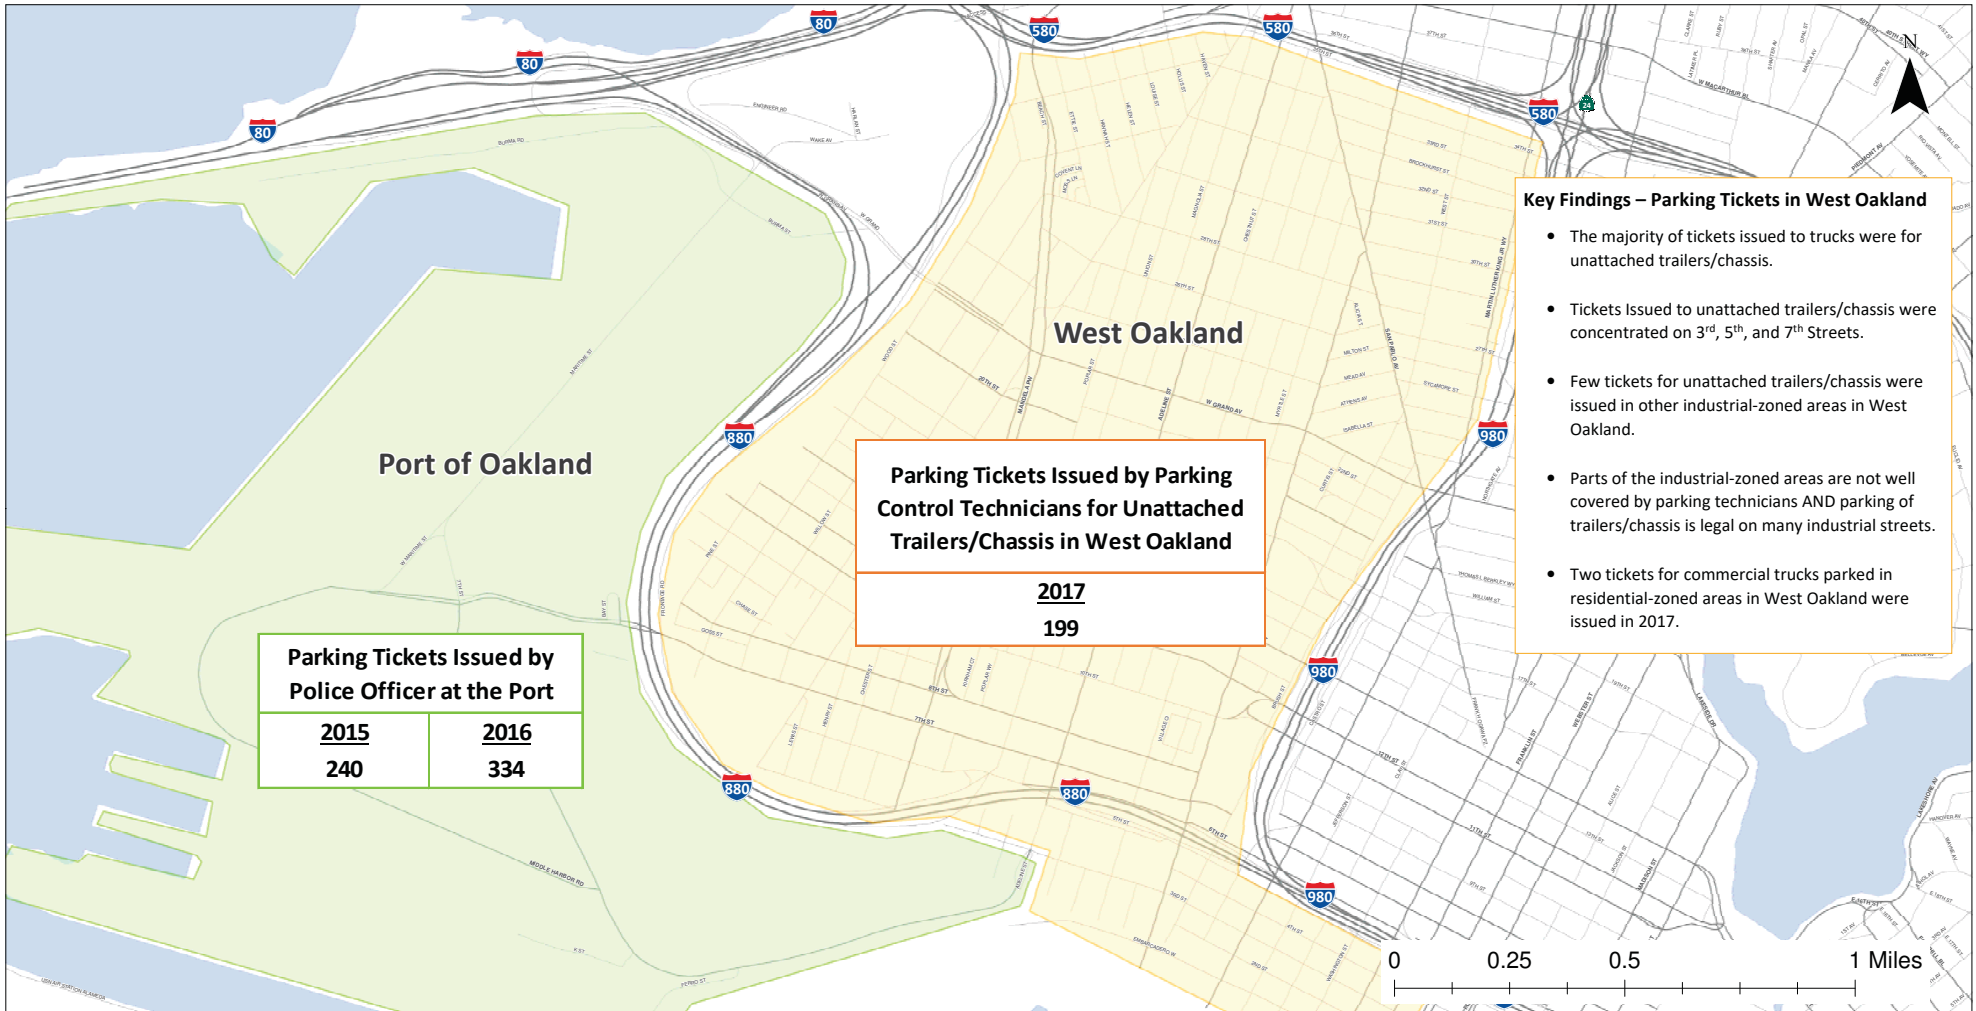

Parking Enforcement

Parking Tickets Issued by Police Officer at the Port

<u>2015</u>	<u>2016</u>
240	334

Parking Tickets Issued by Parking Control Technicians for Unattached Trailers/Chassis in West Oakland

2017
199

Key Findings – Parking Tickets in West Oakland

- The majority of tickets issued to trucks were for unattached trailers/chassis.
- Tickets Issued to unattached trailers/chassis were concentrated on 3rd, 5th, and 7th Streets.
- Few tickets for unattached trailers/chassis were issued in other industrial-zoned areas in West Oakland.
- Parts of the industrial-zoned areas are not well covered by parking technicians AND parking of trailers/chassis is legal on many industrial streets.
- Two tickets for commercial trucks parked in residential-zoned areas in West Oakland were issued in 2017.

Port of Oakland

The **Oakland Police Department** issues parking tickets in the Port area.

West Oakland

Oakland Department of Transportation parking control technicians issue parking tickets in West Oakland, including for commercial trucks and chassis.