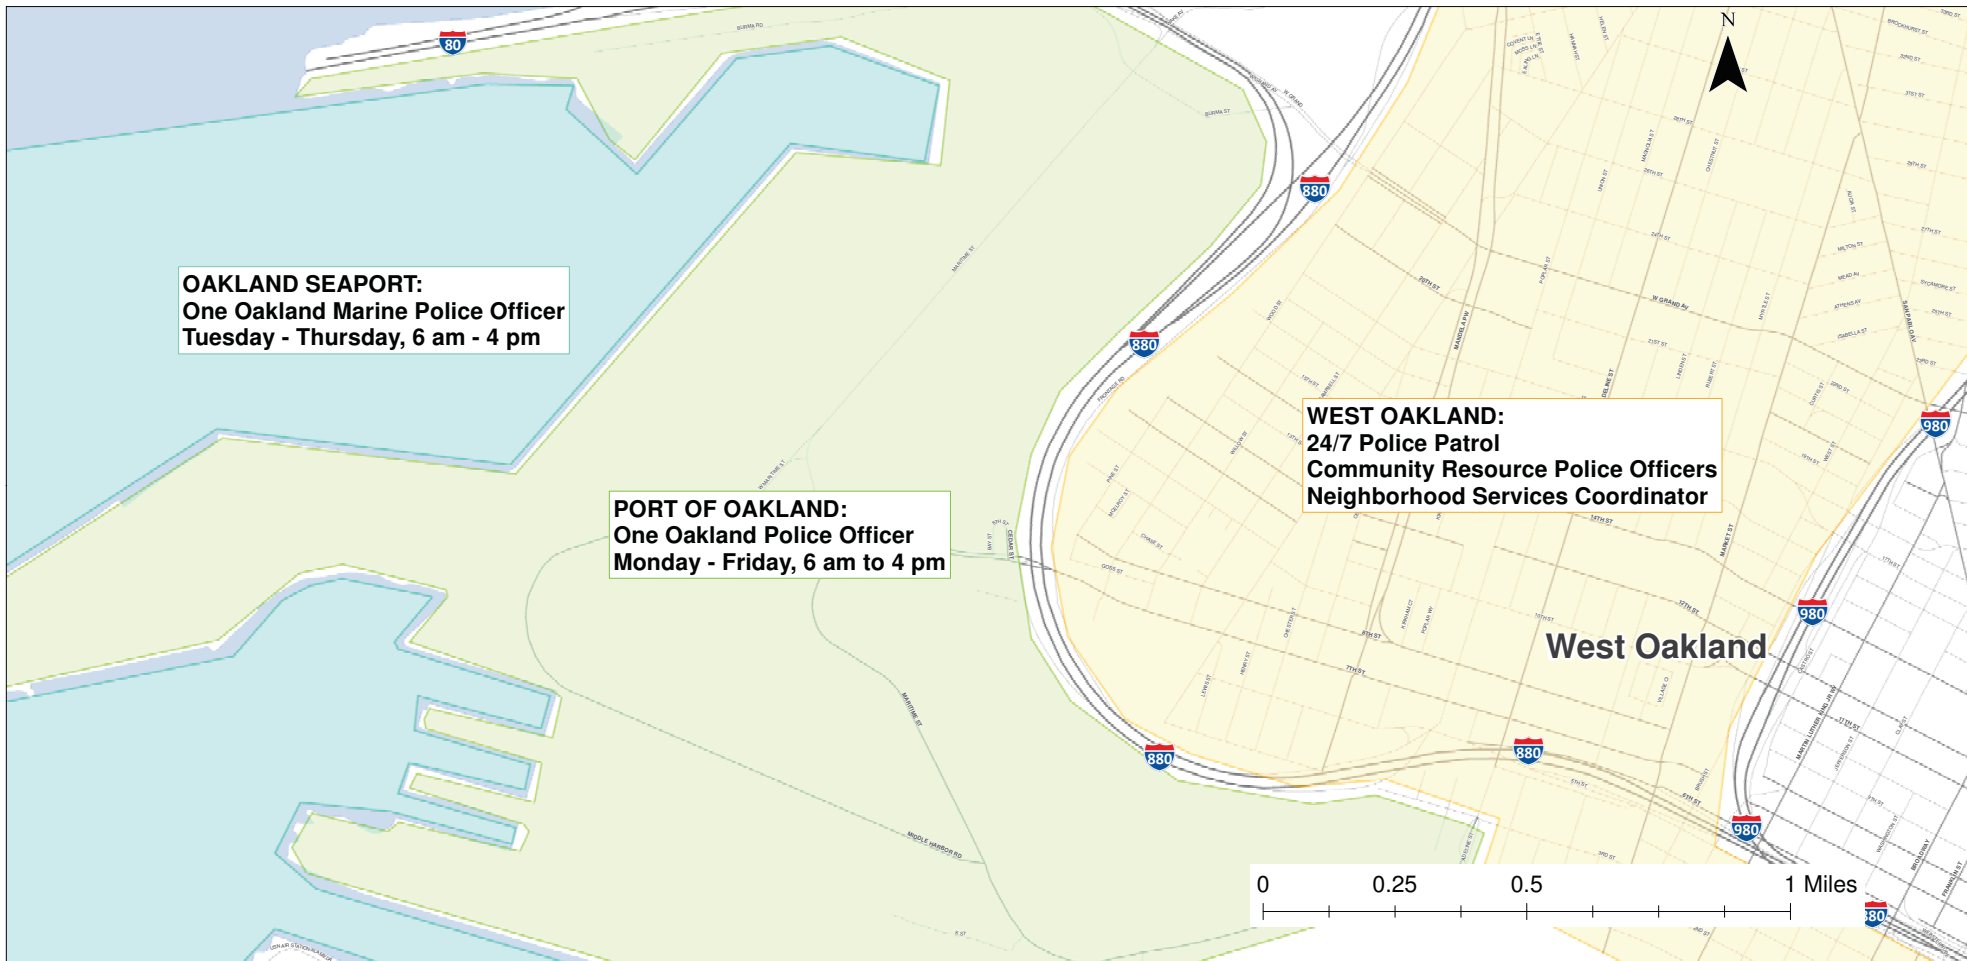

Police Enforcement

OAKLAND SEAPORT:
One Oakland Marine Police Officer
Tuesday - Thursday, 6 am - 4 pm

PORT OF OAKLAND:
One Oakland Police Officer
Monday - Friday, 6 am to 4 pm

WEST OAKLAND:
24/7 Police Patrol
Community Resource Police Officers
Neighborhood Services Coordinator

West Oakland

Marine Police Officer
No specific truck enforcement responsibilities. Patrol Oakland Seaport from water.

Police Officer at Port of Oakland
Enforce commercial trucking rules and regulations in the Port area, including issuing parking tickets and moving violations. Full responsibilities include general safety and homeland security concerns.

Police Officers in West Oakland
<u>Police Officers</u> - 24/7 patrol and respond to calls. Enforce commercial vehicle moving violations.
<u>Community Resource Police Officers</u> - Work with community to solve local issues.
<u>Neighborhood Services Coordinator</u> - Work with Neighborhood Crime Prevention Councils to identify and prioritize issues.