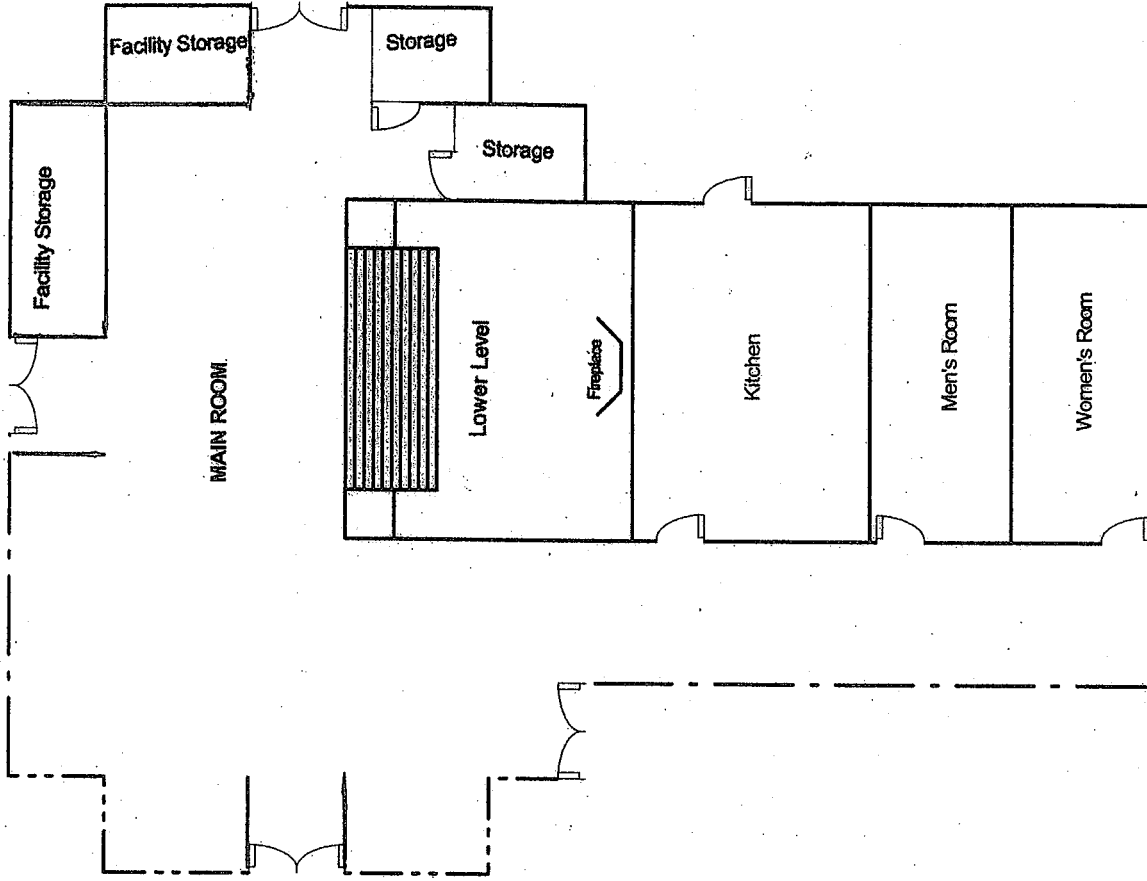

FACILITY SETUP: SEQUOIA LODGE

2666 Mountain Blvd, Oakland, CA 94611

Surrounded by eucalyptus and redwood trees, Sequoia Lodge offers a quaint and cozy retreat. This facility has a wooden deck that complements its natural surroundings. There is a sunken conversational area with a stone fireplace adjacent to the main room and a centrally located skylight that floods the banquet room with natural light.

UNIQUE AMENITIES

- Rustic Ambience
- Sunken Conversational Area with Stone Fireplace
- Centrally located Skylight
- Surrounding Wooden Deck

RENTAL AREA AND ROOM CAPACITY*

- 100 Theatre
- 150 Standing
- 80 Banquet

*The rental area includes the kitchen, deck and conversational area with stone fireplace.

NAME: _____

PHONE NO: _____

EVENT DATE: _____

EVENT TIME: _____ to: _____

Please note that available rental furniture may not be able to accommodate event capacity. No facility furniture permitted on outside area. Customers are responsible for all additional rental needs.

PLEASE RETURN THIS SET-UP SHEET NO LATER THAN _____