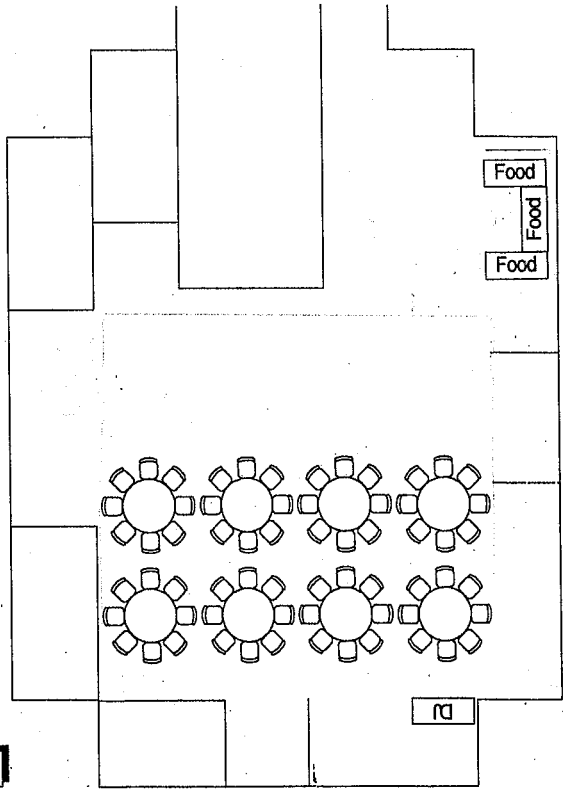

# SAMPLE SETUPS: SEQUOIA LODGE

2666 Mountain Blvd, Oakland, CA 94611

SET-UP I: Banquet-style (72 people)

SET-UP II: Theatre-style (100 people max)

SET-UP III: 64 people

SET-UP IV: 56 people

Please Note:

This is only a sample of setups, actual setups may vary. Due to limited available furniture (chairs, tables, podium), we may or may not be able to accommodate requested event capacity.