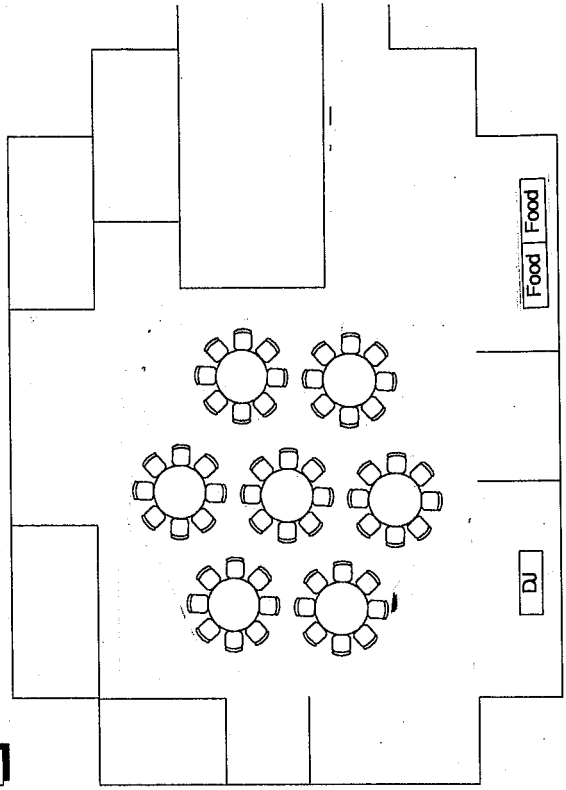

# SAMPLE SETUPS: SEQUOIA LODGE

2666 Mountain Blvd, Oakland, CA 94611

SET-UP I: Banquet-style (72 people)

SET-UP II: Theatre-style (100 people max)

SET-UP III: 64 people

SET-UP IV: 56 people

Please Note:

This is only a sample of setups, actual setups may vary. Due to limited available furniture (chairs, tables, podium), we may or may not be able to accommodate requested event capacity.