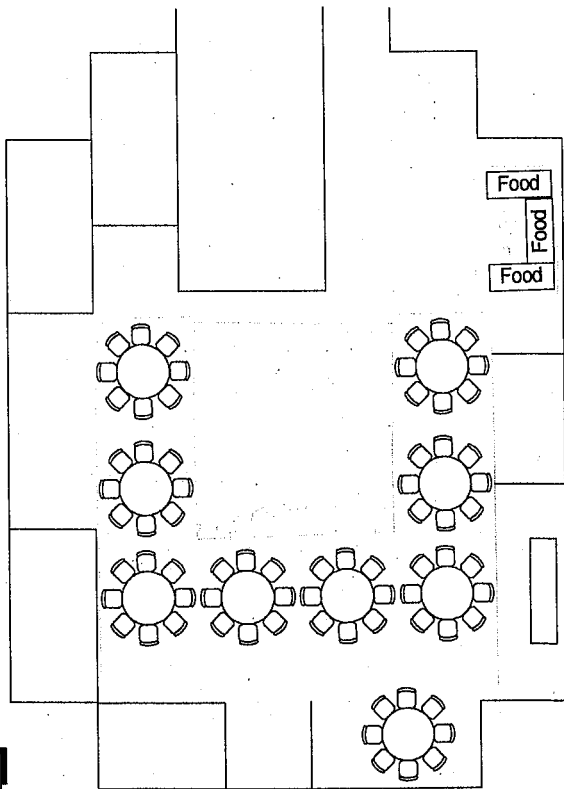

# SAMPLE SETUPS: SEQUOIA LODGE

2666 Mountain Blvd, Oakland, CA 94611

SET-UP I: Banquet-style (72 people)

SET-UP II: Theatre-style (100 people max)

SET-UP III: 64 people

SET-UP IV: 56 people

Please Note:

This is only a sample of setups, actual setups may vary. Due to limited available furniture (chairs, tables, podium), we may or may not be able to accommodate requested event capacity.