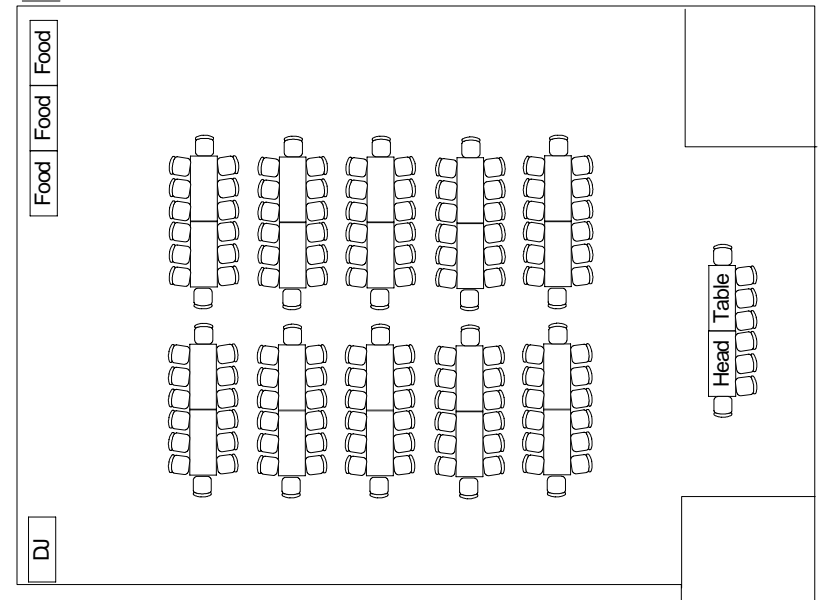

SAMPLE SETUPS: GARDEN CENTER (VISTA ROOM)

inside Lakeside Park, 666 Bellevue Ave, Oakland, CA 94610

SET-UP I: 126 people with head table

SET-UP II: 134 people with head table

SET-UP III: Theatre-style (225 people max)

SET-UP IV: 148 people with head table

Please Note:

This is only a sample of setups, actual setups may vary. Due to limited available furniture (chairs, tables, podium), we may or may not be able to accommodate requested event capacity.