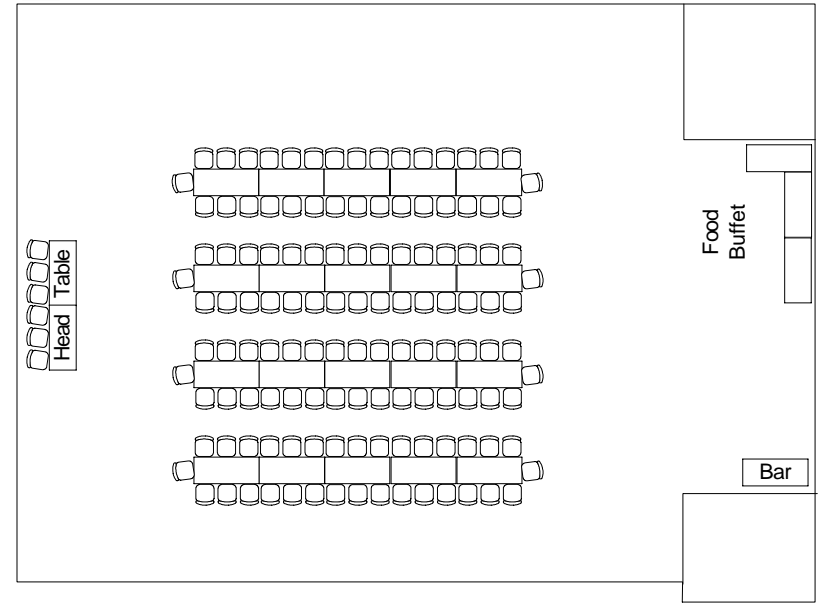

SAMPLE SETUPS: GARDEN CENTER (VISTA ROOM)

inside Lakeside Park, 666 Bellevue Ave, Oakland, CA 94610

SET-UP I: 126 people with head table

SET-UP II: 134 people with head table

SET-UP III: Theatre-style (225 people max)

SET-UP IV: 148 people with head table

Please Note:

This is only a sample of setups, actual setups may vary. Due to limited available furniture (chairs, tables, podium), we may or may not be able to accommodate requested event capacity.