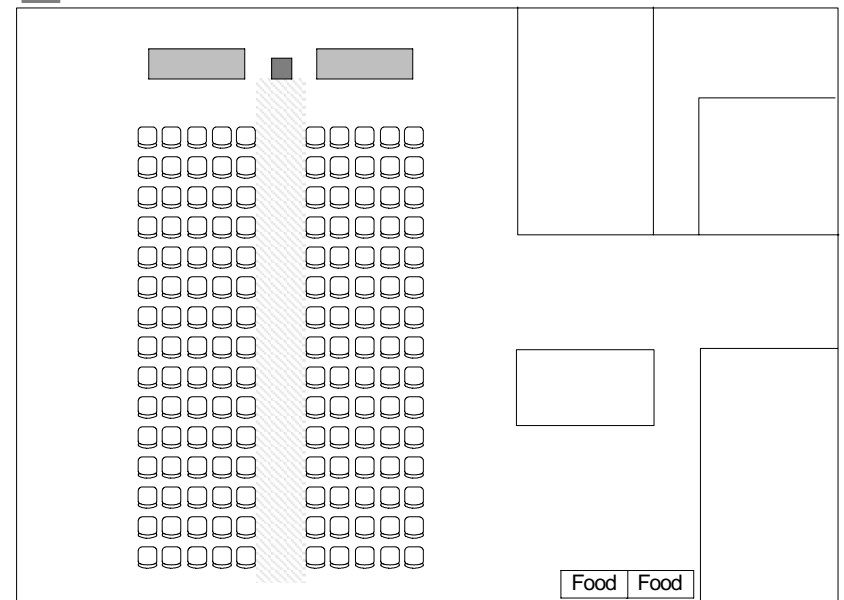

SAMPLE SETUPS: LAKE MERRITT SAILBOAT HOUSE

inside Lakeside Park, 568 Bellevue Ave, Oakland, CA 94610

SET-UP I: 102 people with head table

SET-UP II: 125 people with head table

SET-UP III: Banquet-style (126 people with head table)

SET-UP IV: Theatre-style (150 people max)

Please Note:

This is only a sample of setups, actual setups may vary. Due to limited available furniture (chairs, tables, podium), we may or may not be able to accommodate requested event capacity.