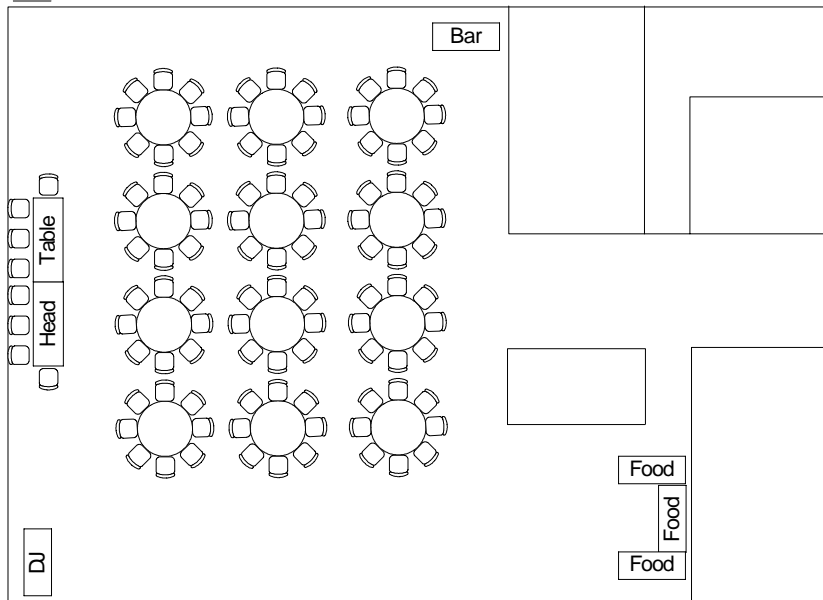

SAMPLE SETUPS: LAKE MERRITT SAILBOAT HOUSE

inside Lakeside Park, 568 Bellevue Ave, Oakland, CA 94610

SET-UP I: 102 people with head table

SET-UP II: 125 people with head table

SET-UP III: Banquet-style (126 people with head table)

SET-UP IV: Theatre-style (150 people max)

Please Note:

This is only a sample of setups, actual setups may vary. Due to limited available furniture (chairs, tables, podium), we may or may not be able to accommodate requested event capacity.