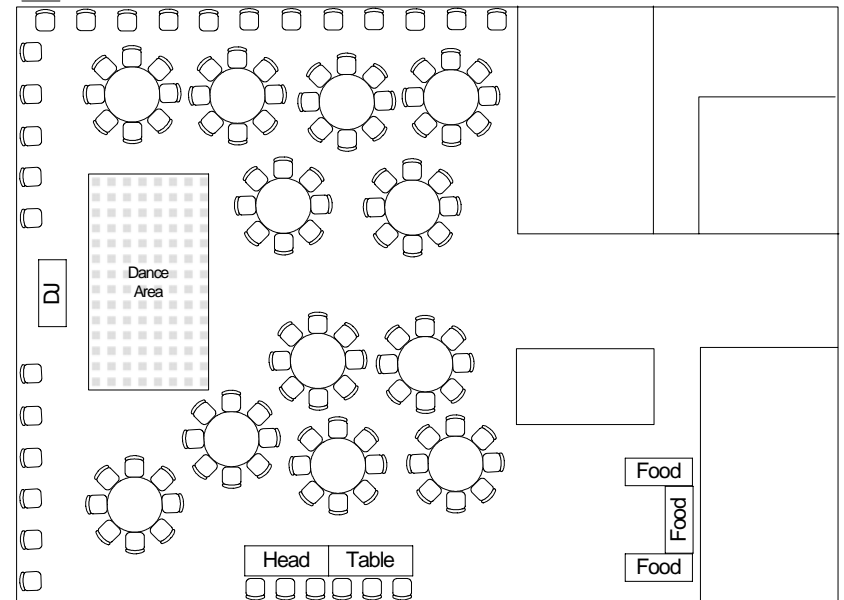

SAMPLE SETUPS: LAKE MERRITT SAILBOAT HOUSE

inside Lakeside Park, 568 Bellevue Ave, Oakland, CA 94610

SET-UP I: 102 people with head table

SET-UP II: 125 people with head table

SET-UP III: Banquet-style (126 people with head table)

SET-UP IV: Theatre-style (150 people max)

Please Note:

This is only a sample of setups, actual setups may vary. Due to limited available furniture (chairs, tables, podium), we may or may not be able to accommodate requested event capacity.