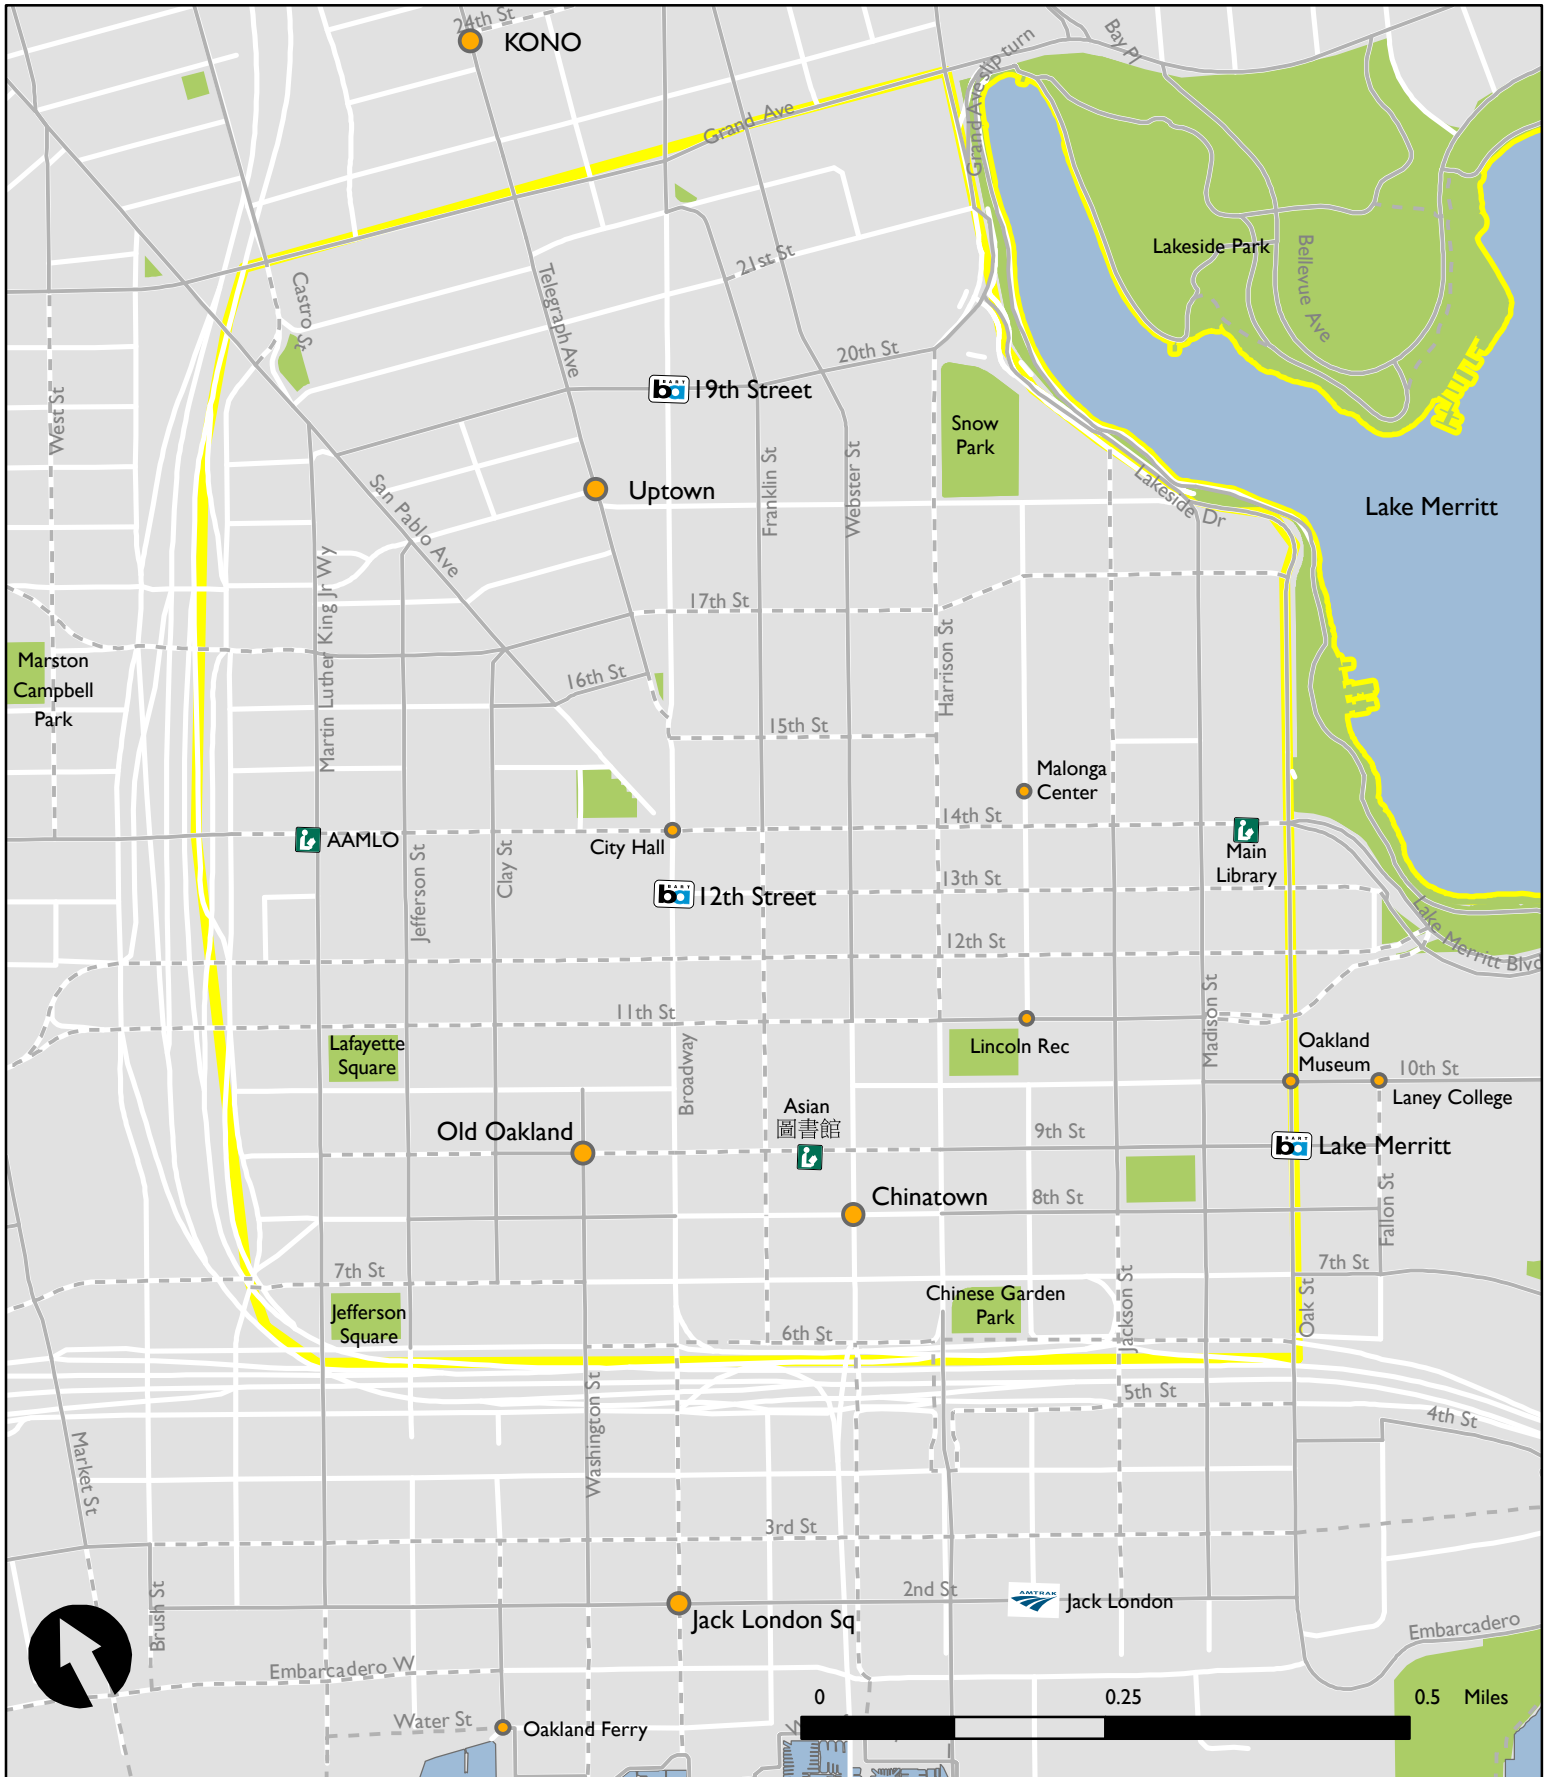

Citywide Map of Supported Destinations

- Primary Destinations**
- ■ Districts, Landmarks, Primary Transit Stations
- Secondary Destinations**
- City Parks
 - City Parks (with entrance)
 - Regional Parks (Select Staging Area)
 - Schools, Civic Destinations, Rec Centers
 - Libraries
 - Hospitals
 - Amtrak Stations
 - Adjoining Jurisdictions

— Existing Bikeways
 - - - Proposed Bikeways

4th Edition, April 2021

DOWNTOWN, see inset map, next page

Citywide Map of Supported Destinations—Downtown

Primary Destinations

-  Districts, Landmarks,
-  Primary Transit Stations
- 

Secondary Destinations

-  City Parks
-  Colleges, Civic Destinations, Rec Centers
-  Libraries
-  Amtrak Stations

-  Existing Bikeways
-  Proposed Bikeways