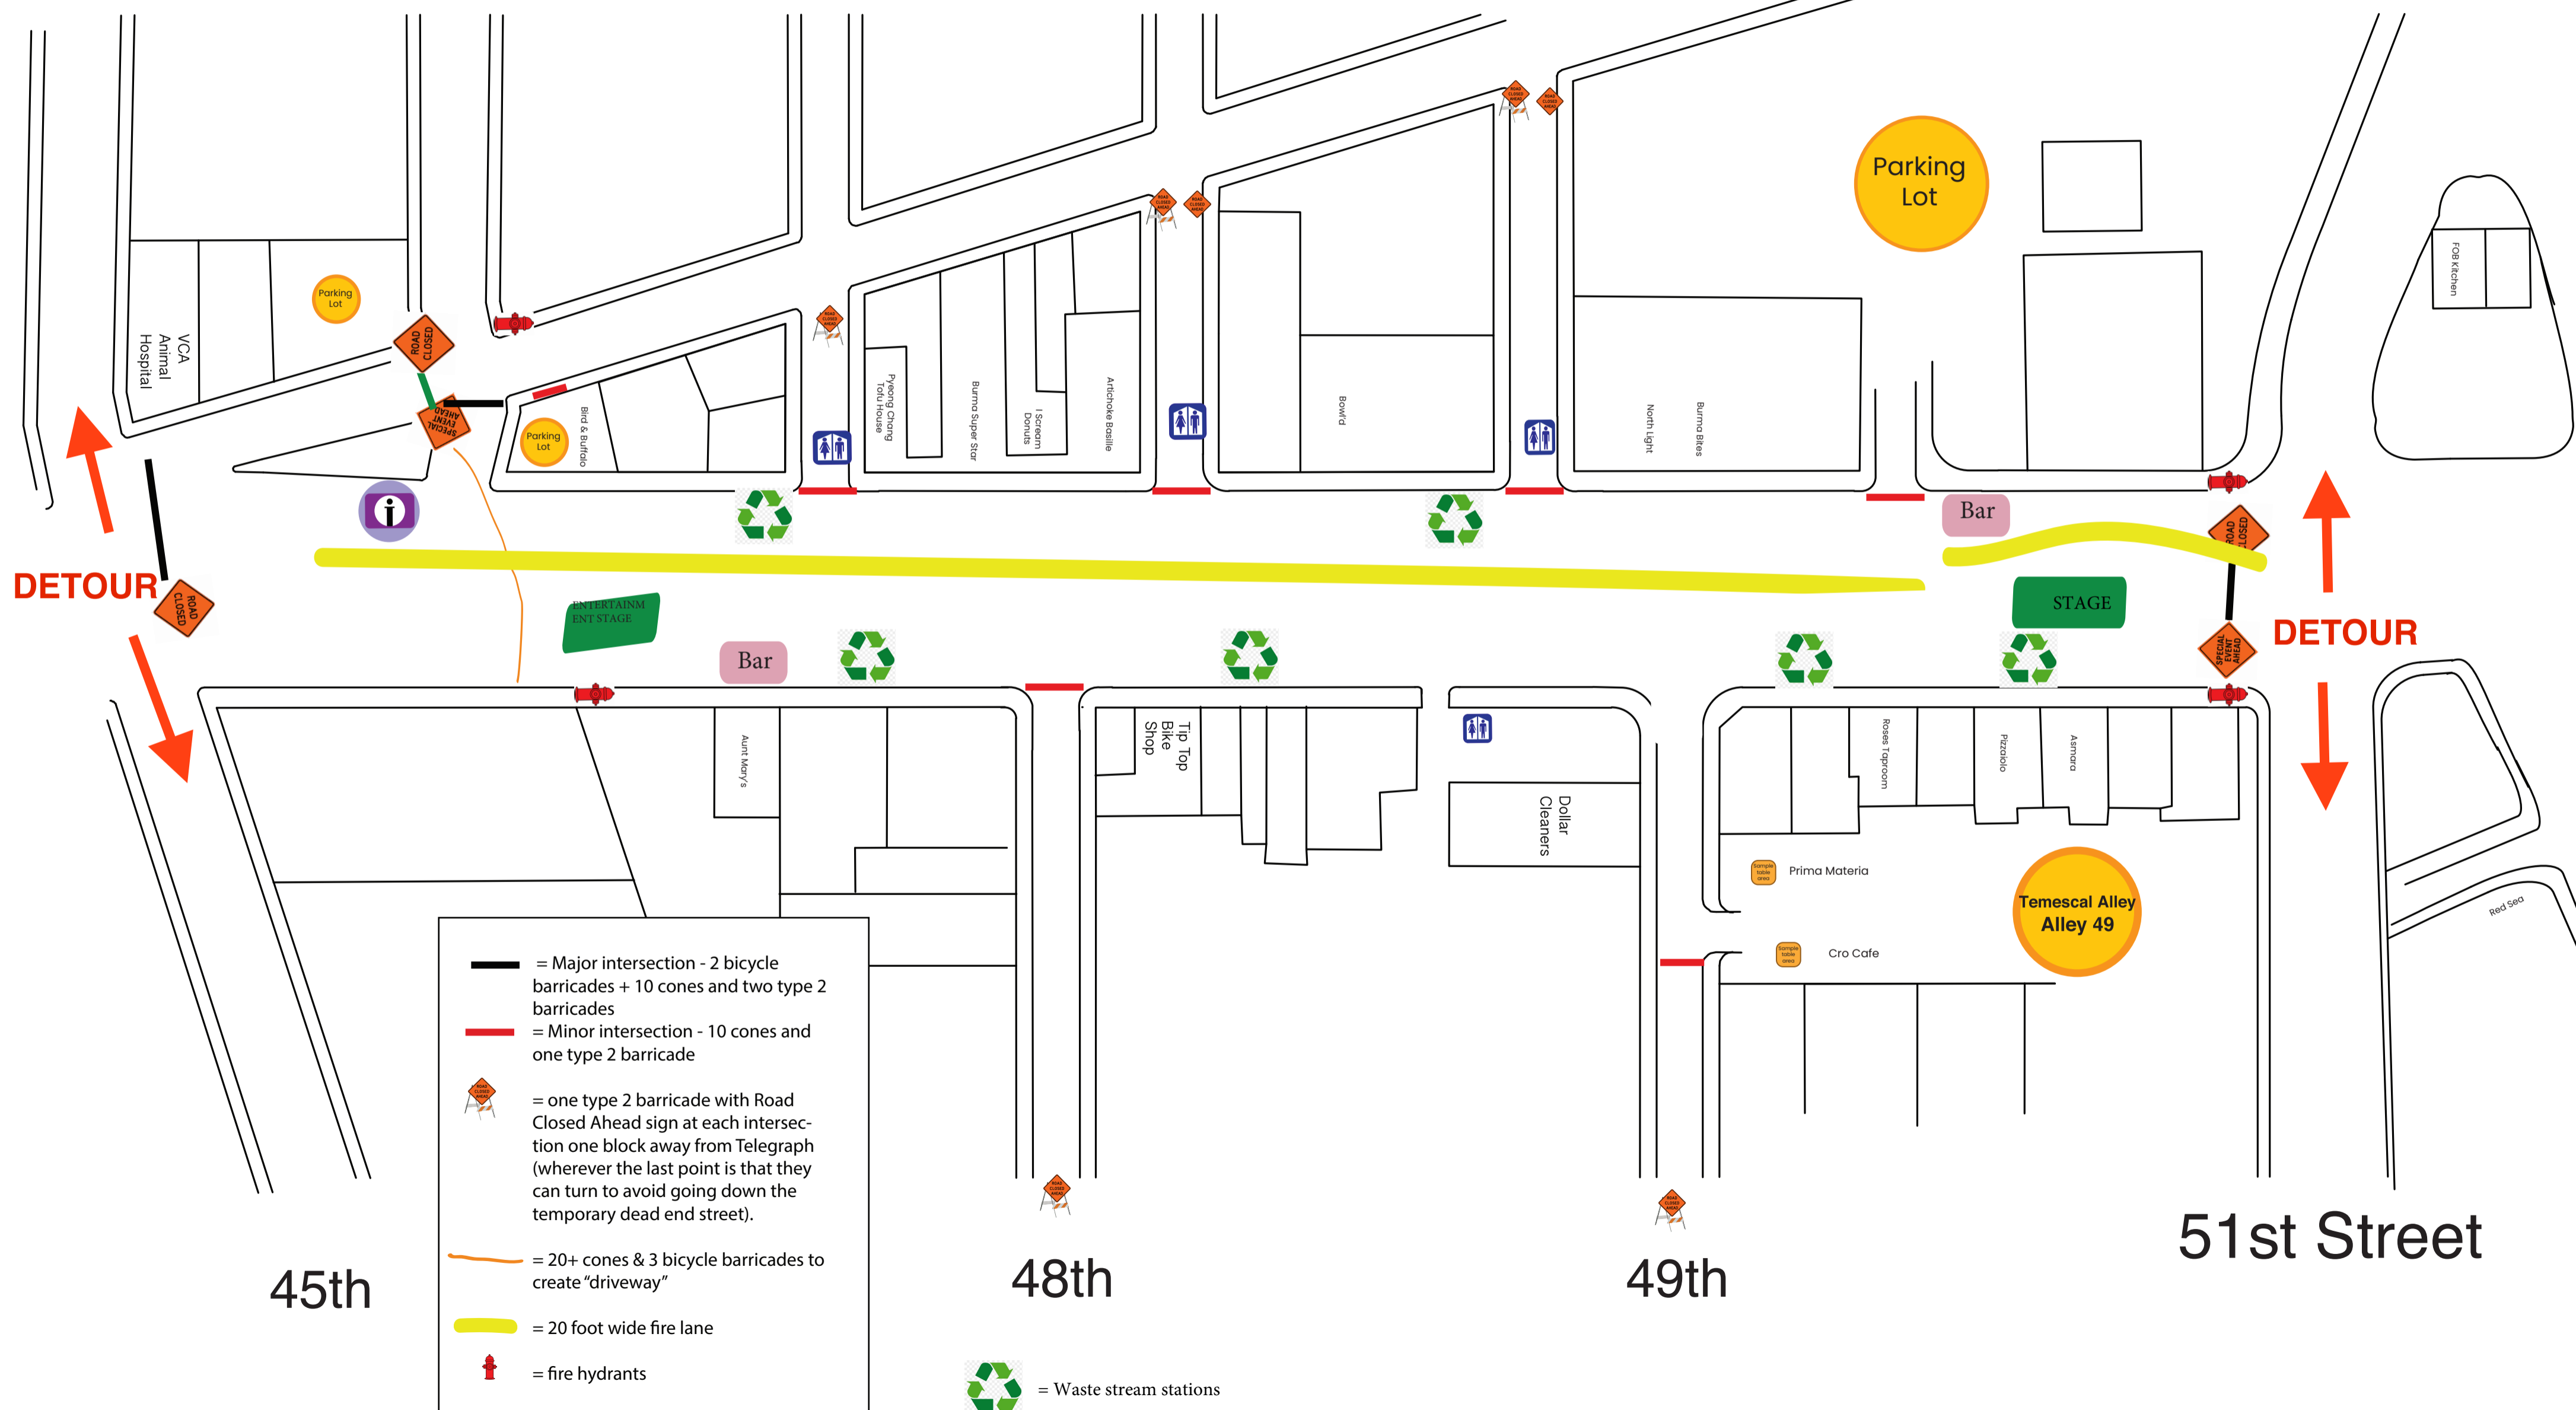

# Event Name

Event Date  
 Event Time  
 Street Closure Start Time  
 Street Closure End Time

45th 46th 47th 48th 49th Shattuck Ave. 51st Street

45th

48th

49th

51st Street

DETOUR

DETOUR