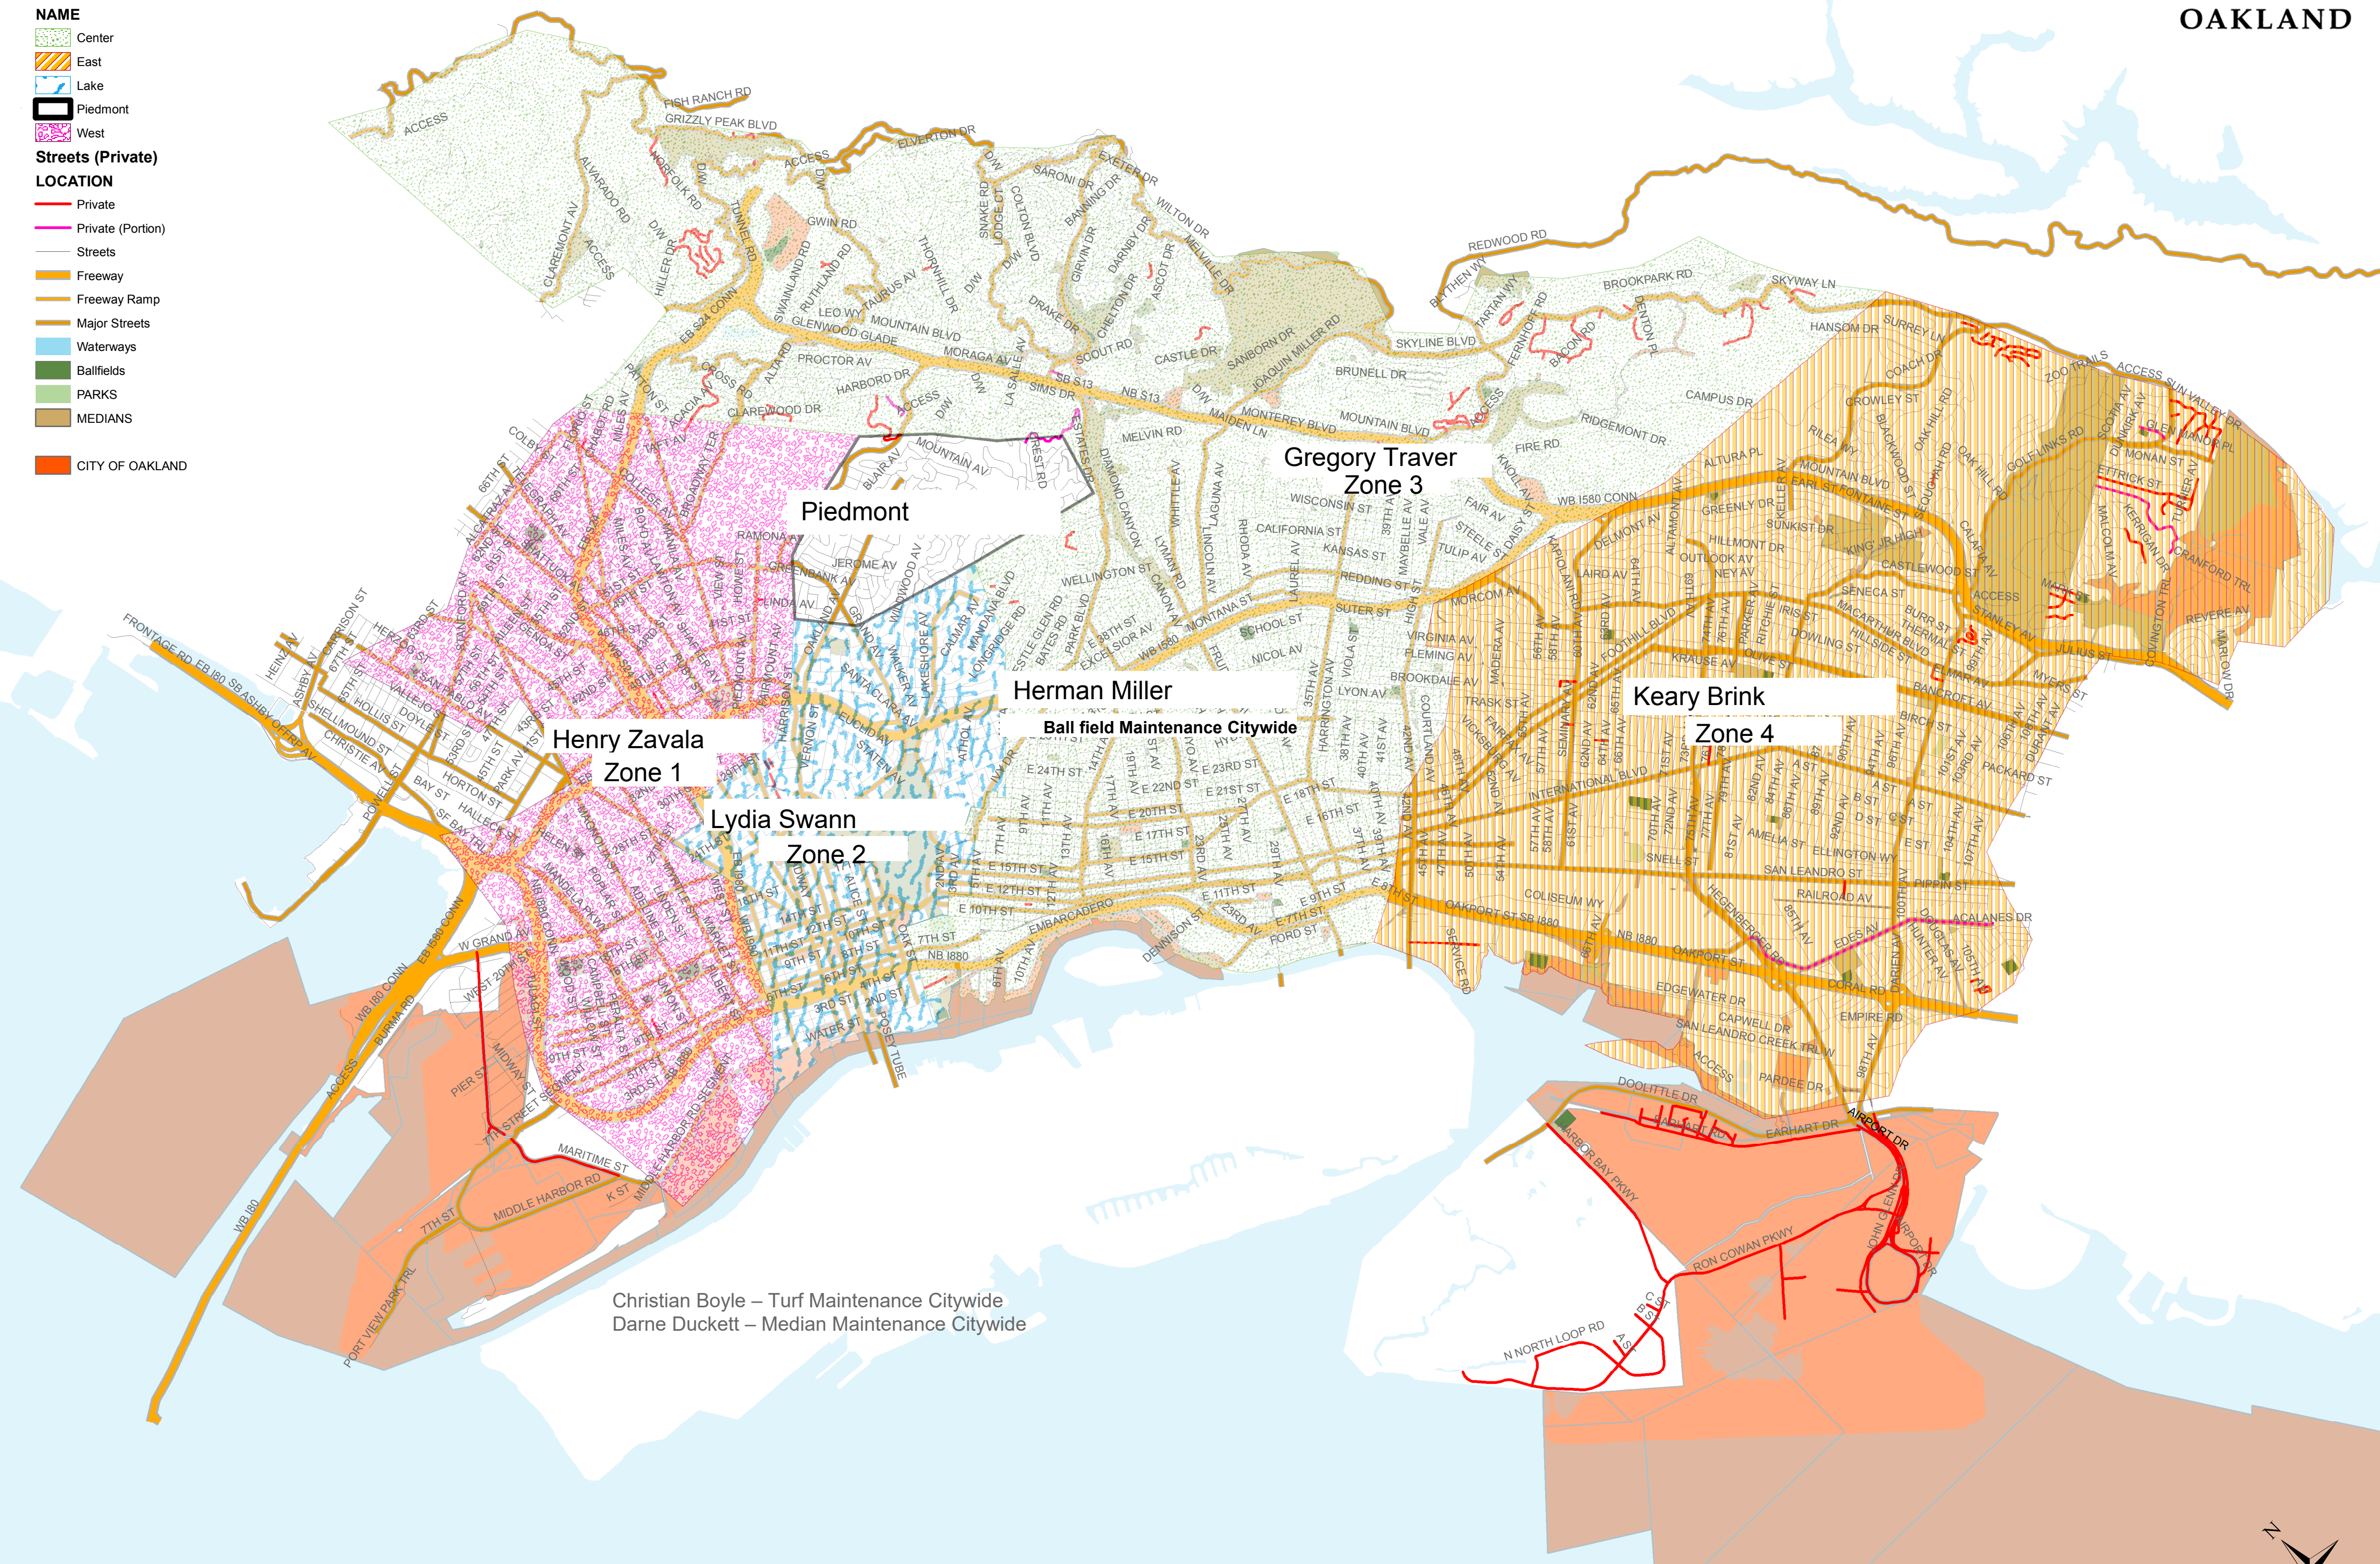

Park Maintenance Zones

- Legend**
- Park Services Districts**
- NAME**
- Center
 - East
 - Lake
 - Piedmont
 - West
- Streets (Private)**
- LOCATION**
- Private
 - Private (Portion)
 - Streets
 - Freeway
 - Freeway Ramp
 - Major Streets
 - Waterways
 - Ballfields
 - PARKS
 - MEDIANS
 - CITY OF OAKLAND