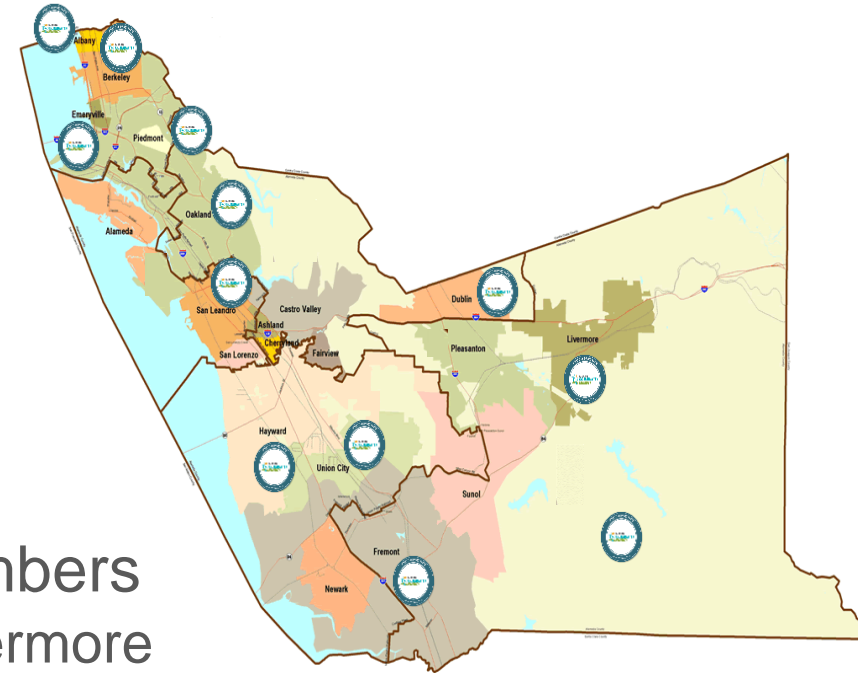

East Bay Community Energy (EBCE) is our new local power supplier committed to providing Alameda County with cleaner, greener electricity at low rates. EBCE reinvests earnings back into the community to create local green energy jobs, local energy programs, and clean power projects.

EBCE Members

- | | |
|------------|-------------------|
| Albany | Livermore |
| Berkeley | Oakland |
| Dublin | Piedmont |
| Emeryville | San Leandro |
| Fremont | Union City |
| Hayward | County of Alameda |