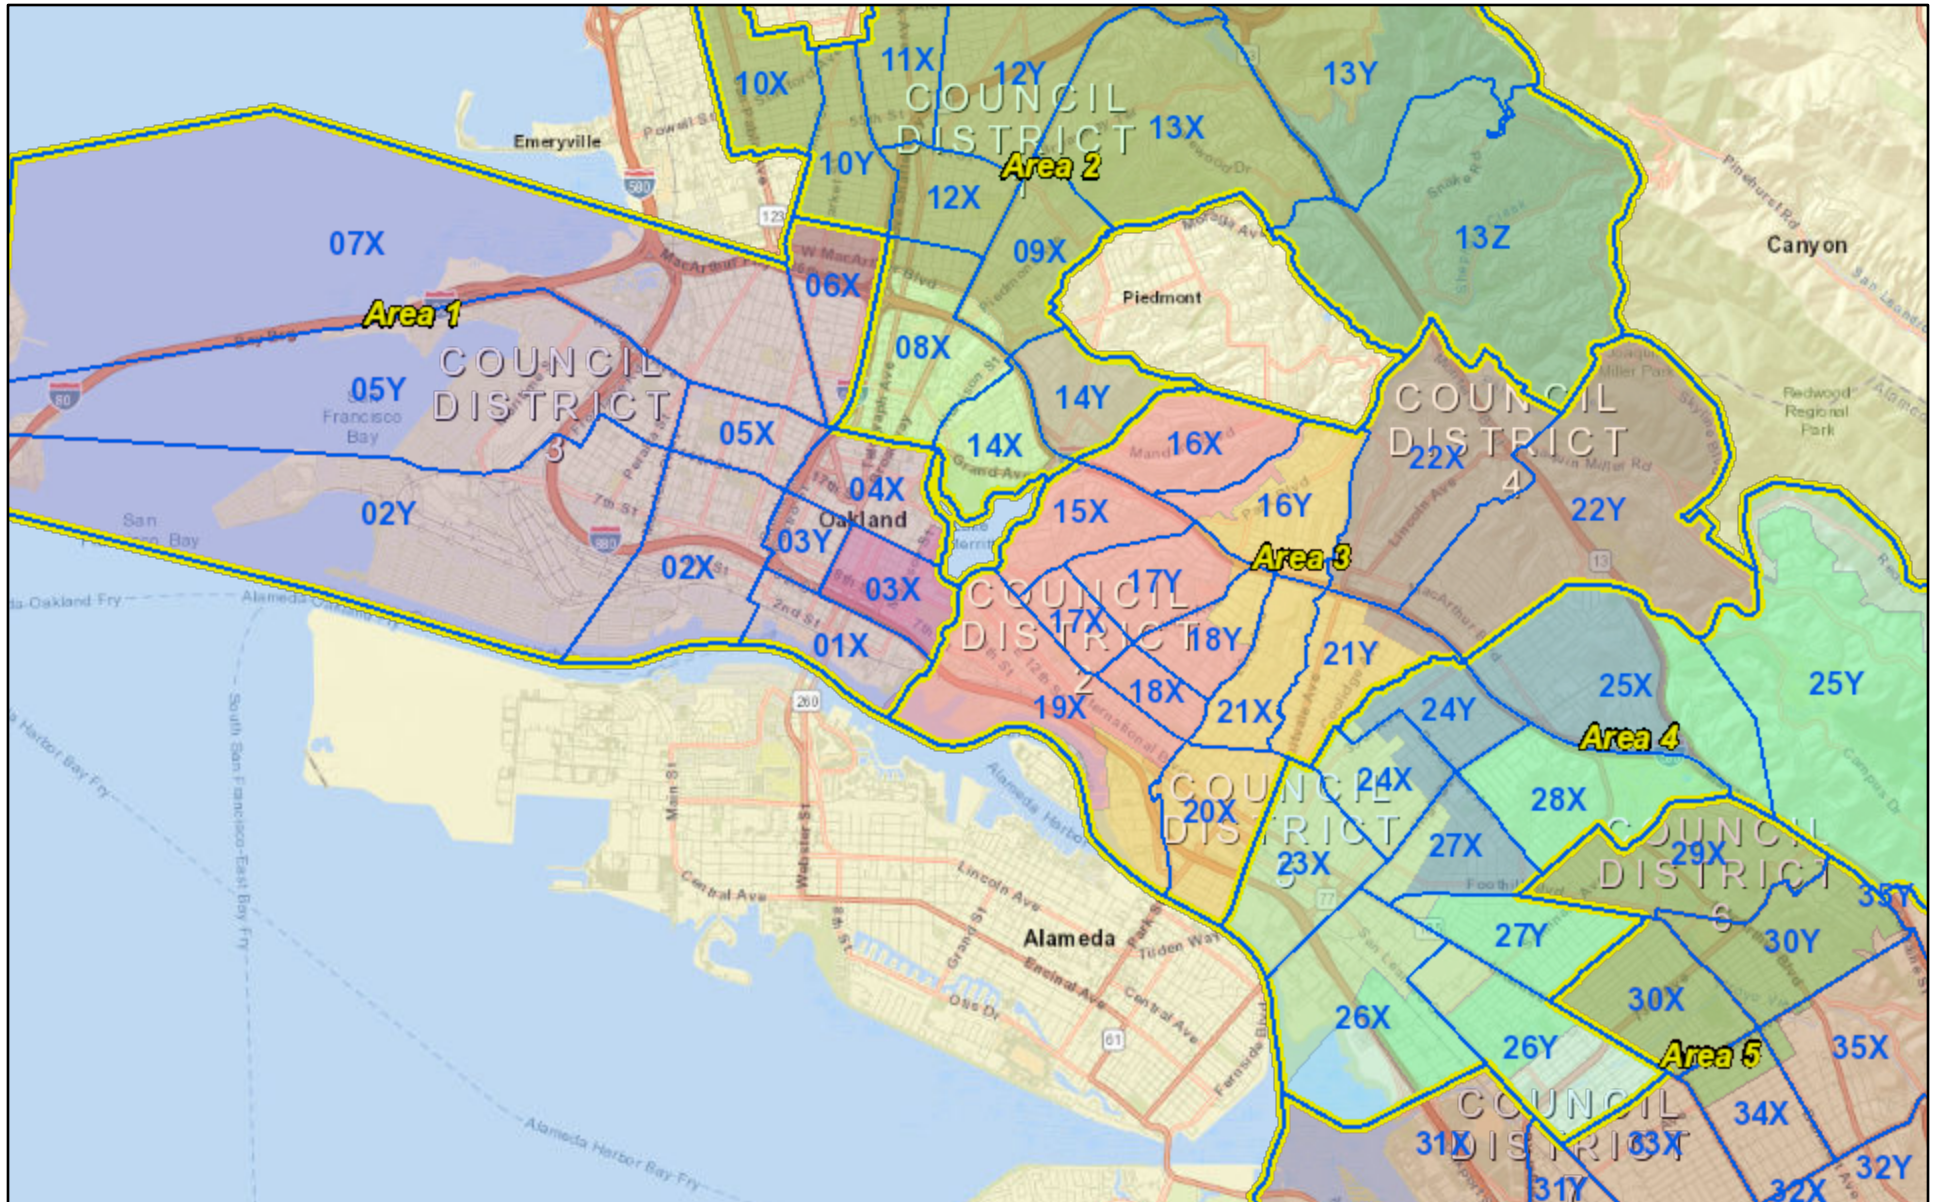

Oakland Council Districts & Police Beats, Districts

August 13, 2021

1:93,515

Bureau of Land Management, Esri, HERE, Garmin, INCREMENT P, NGA,

OaklandGIS