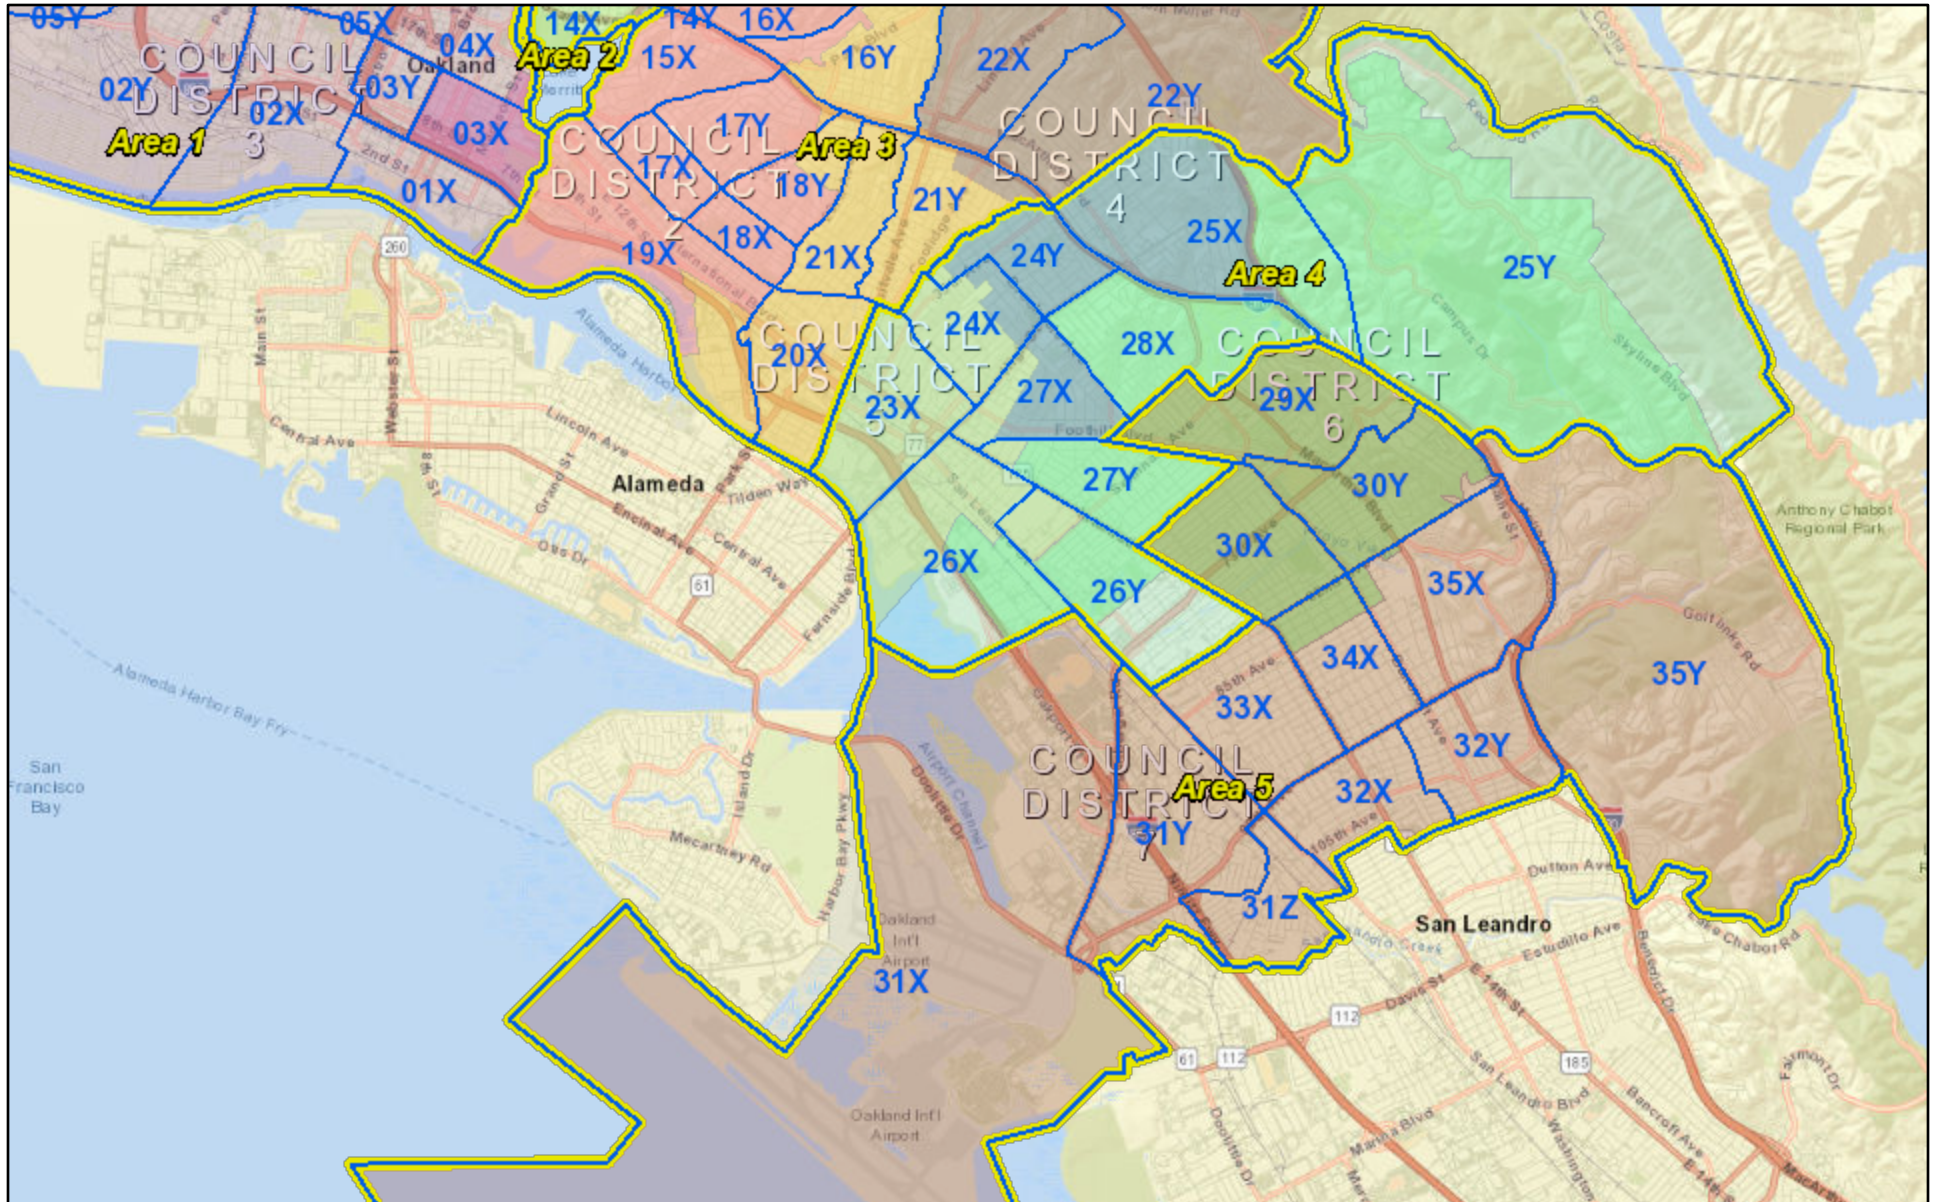

# Oakland Council Districts & Police Beats, Districts

August 13, 2021

1:93,515

Bureau of Land Management, Esri, HERE, Garmin, INCREMENT P, NGA,

OaklandGIS