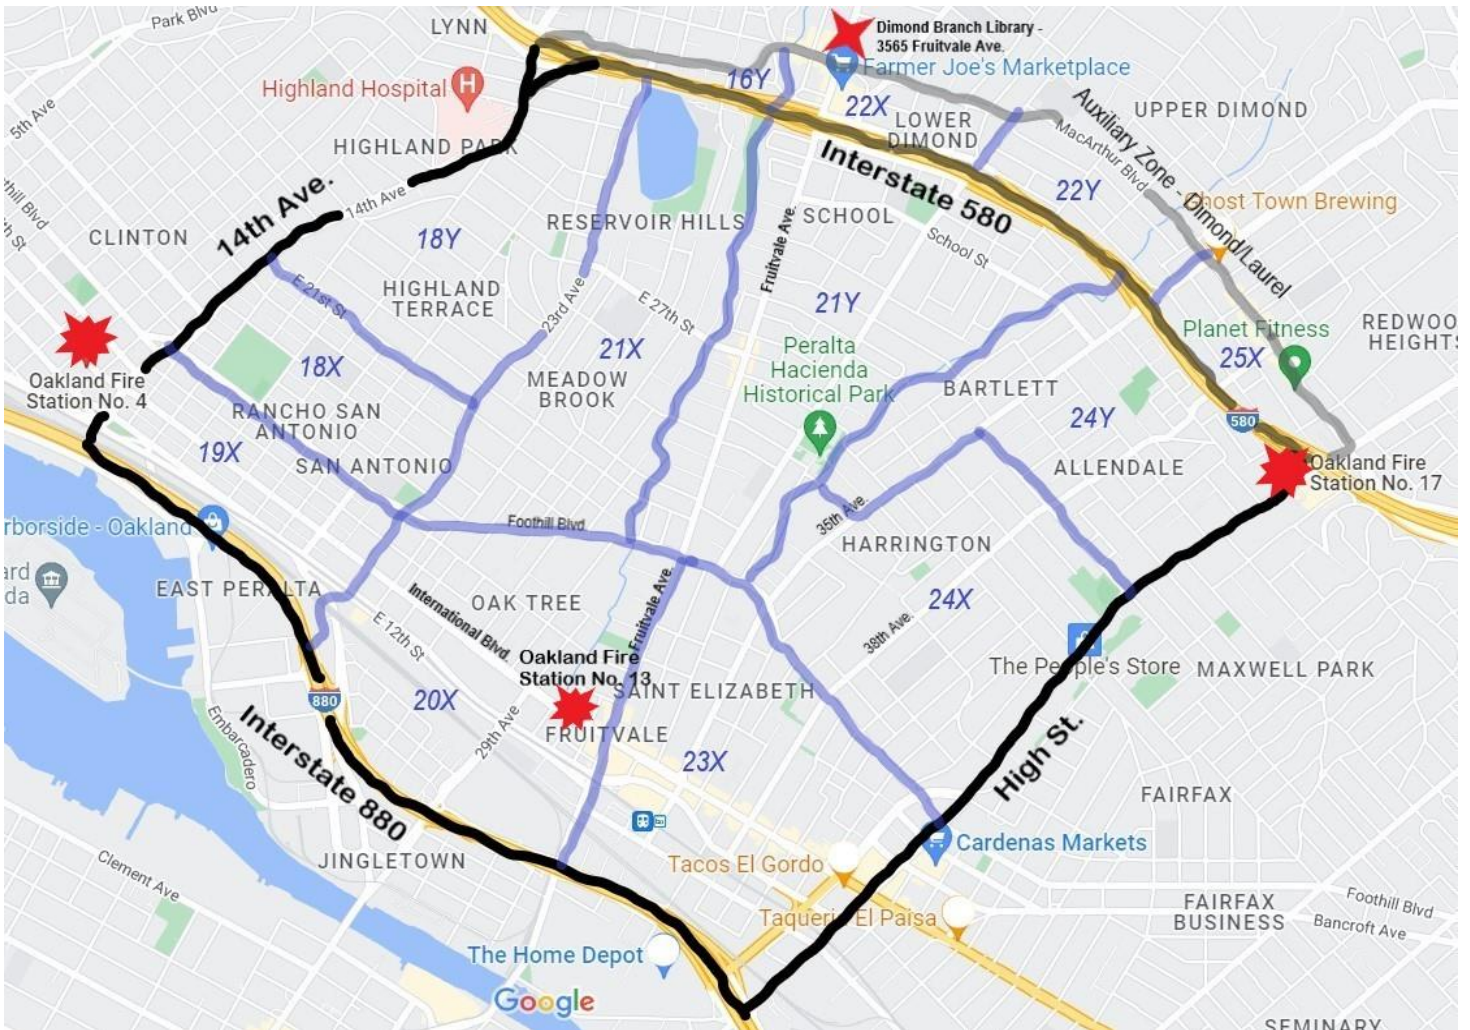

MACRO 6 Zone – Central Oakland

- Oakland Police Dept. beat numbers & zone outlines are in BLUE -

Note: Map Includes Auxiliary Zone North of Interstate 580 (sections of Dimond/Laurel)

Zone Direct Fire Dept. -

- Fire Station No. 13 : 1225 Derby Ave. Oakland, Ca 94601 (E.12th St. & Derby)

Zone Adjacent Fire Dept.'s -

- Fire Station No. 4 : 1235 International Blvd. Oakland, Ca 94606 (Int'l Blvd. Near 14th Ave.)
- Fire Station No. 17 : 3344 High St. Oakland, Ca 94619 (High near Courtland Ave.)

Zone Adjacent Public Library -

- Dimond Branch – 3565 Fruitvale Ave. Oakland, Ca 94602 (Fruitvale near MacArthur Blvd.)