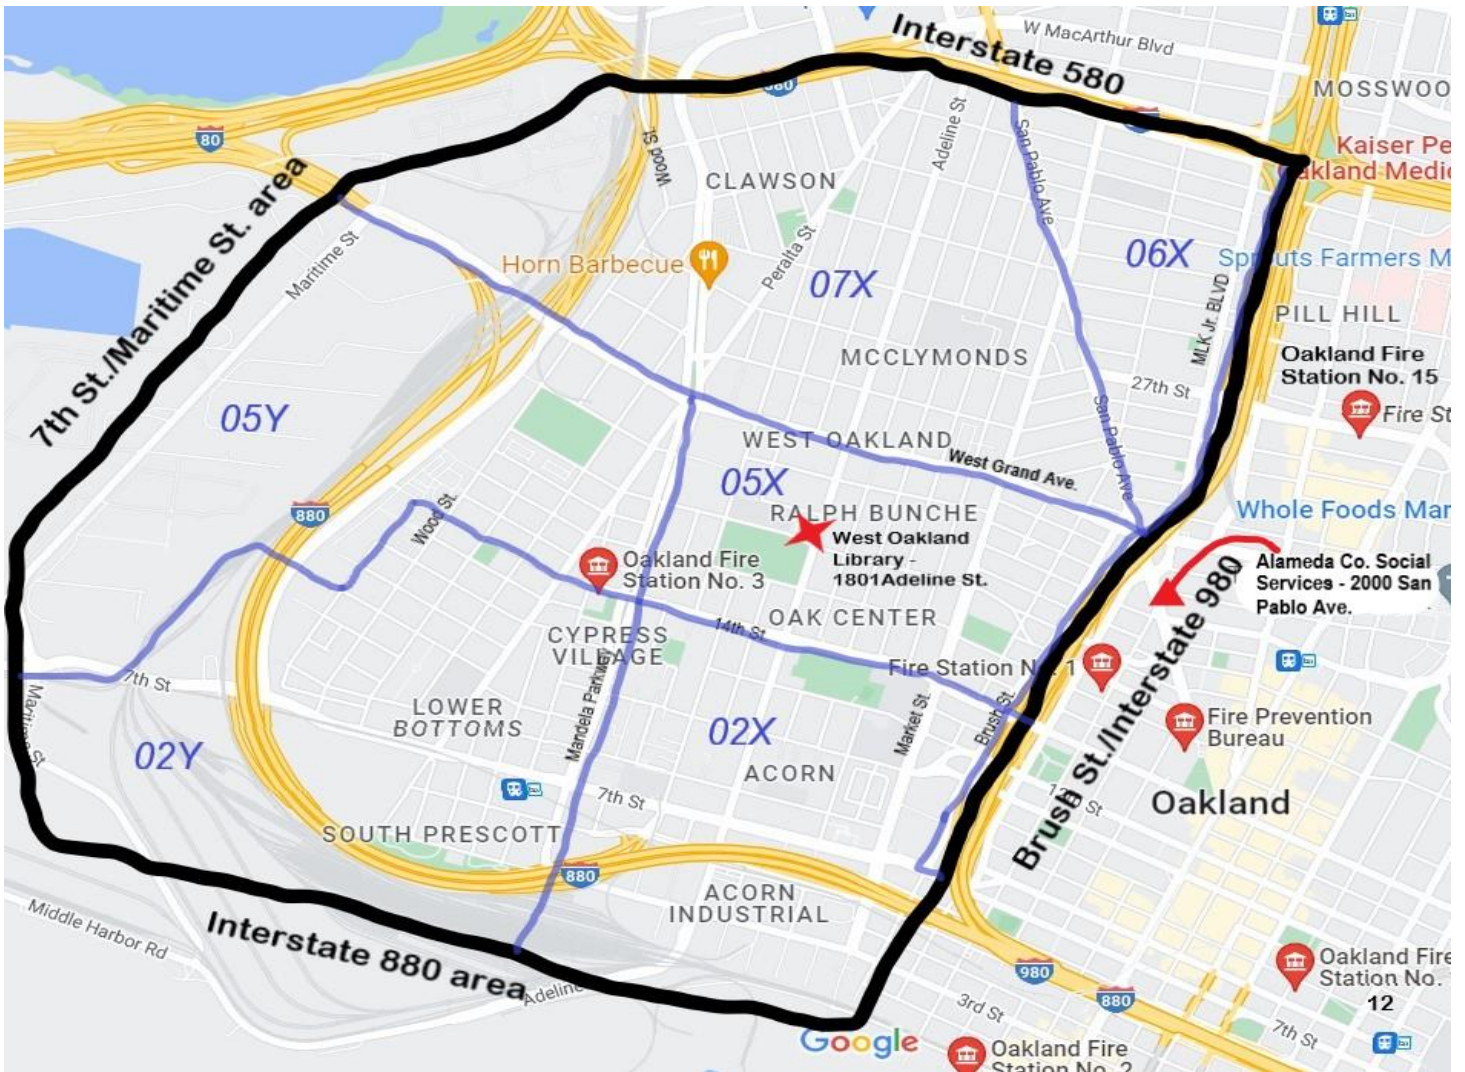

MACRO 3 Zone – West Oakland

- Oakland Police Dept. beat numbers & zone outlines are in BLUE -

Zone Direct Fire Dept. - Fire Station No. 3 : 1445 14th St. Oakland, Ca 94607 (14th St. & Center St.)

Zone Adjacent Fire Dept.'s -

- Fire Station No. 1 (Fire Dispatch Location): 1605 Martin Luther King Jr. Way Oakland, Ca 94612 (MLK between 16th St. & 17th St.)
- Fire Station No. 2 : 47 Clay St. Oakland, Ca 94607 (Jack London Square - end of Clay St. across Embarcadero W.)
- Fire Station No. 15 : 455 27th St. Oakland, Ca 94612 (27th St. Between Broadway & Telegraph)

Zone Direct Public Library. - West Oakland Branch : 1801 Adeline St. Oakland, Ca 94607 (Adeline at 18th St.)

Zone Direct Social Service Office – Alameda County Social Services – 2000 San Pablo Ave. Oakland, Ca 94612 (San Pablo Ave. Between 20th St & 21st St.)