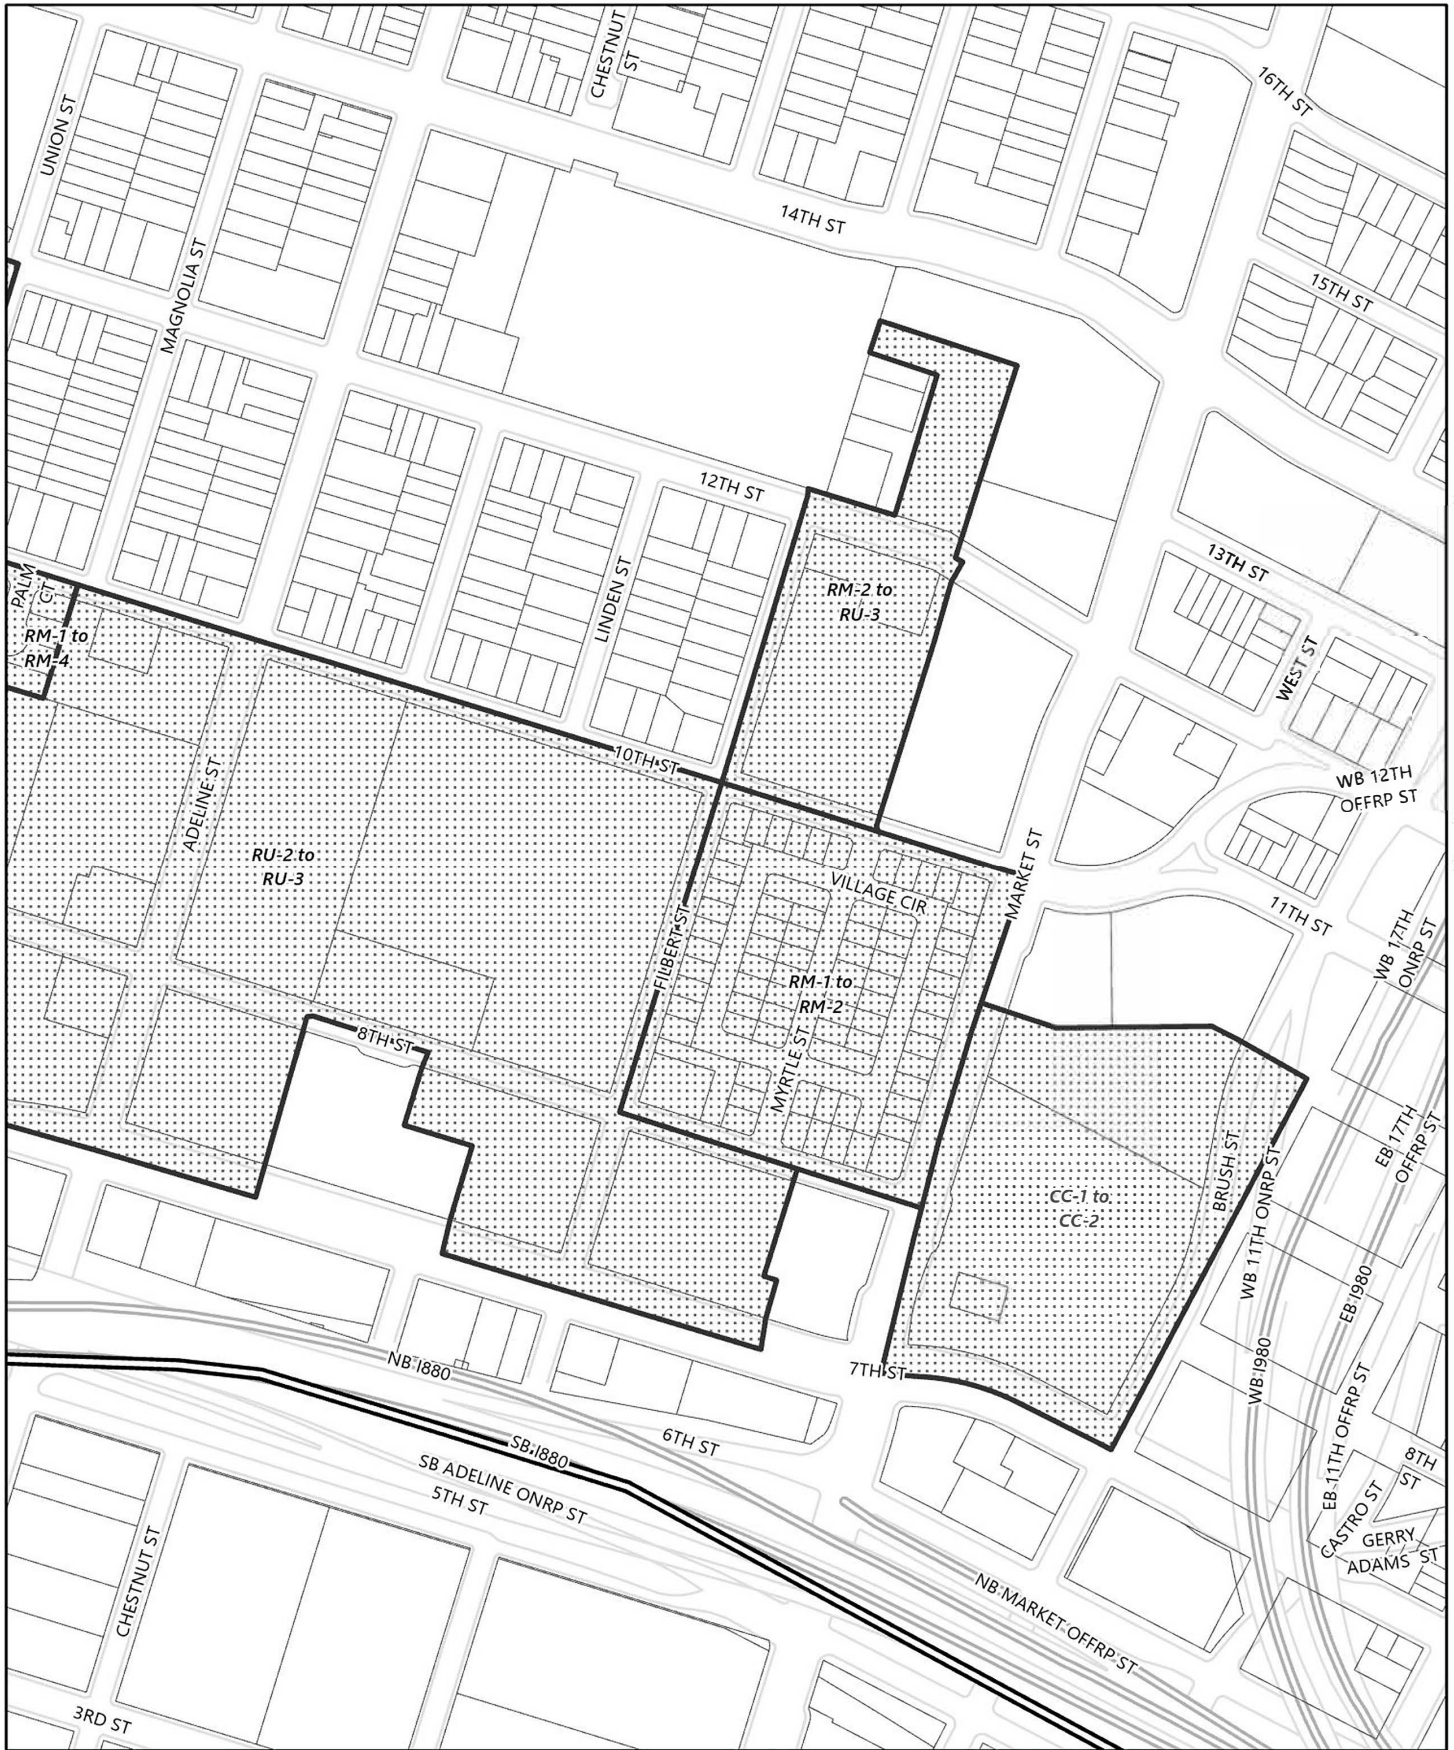

# Zoning Map 1.1 (West Oakland)

## General Plan Update Phase 1 Amendments

Planning & Building Department, April 12, 2023

-  Areas of Zoning Change
-  Neighborhood Boundary

100  
Feet

# Zoning Map 1.2 (West Oakland)

## General Plan Update Phase 1 Amendments

-  Areas of Zoning Change
-  Neighborhood Boundary

100  
 Feet