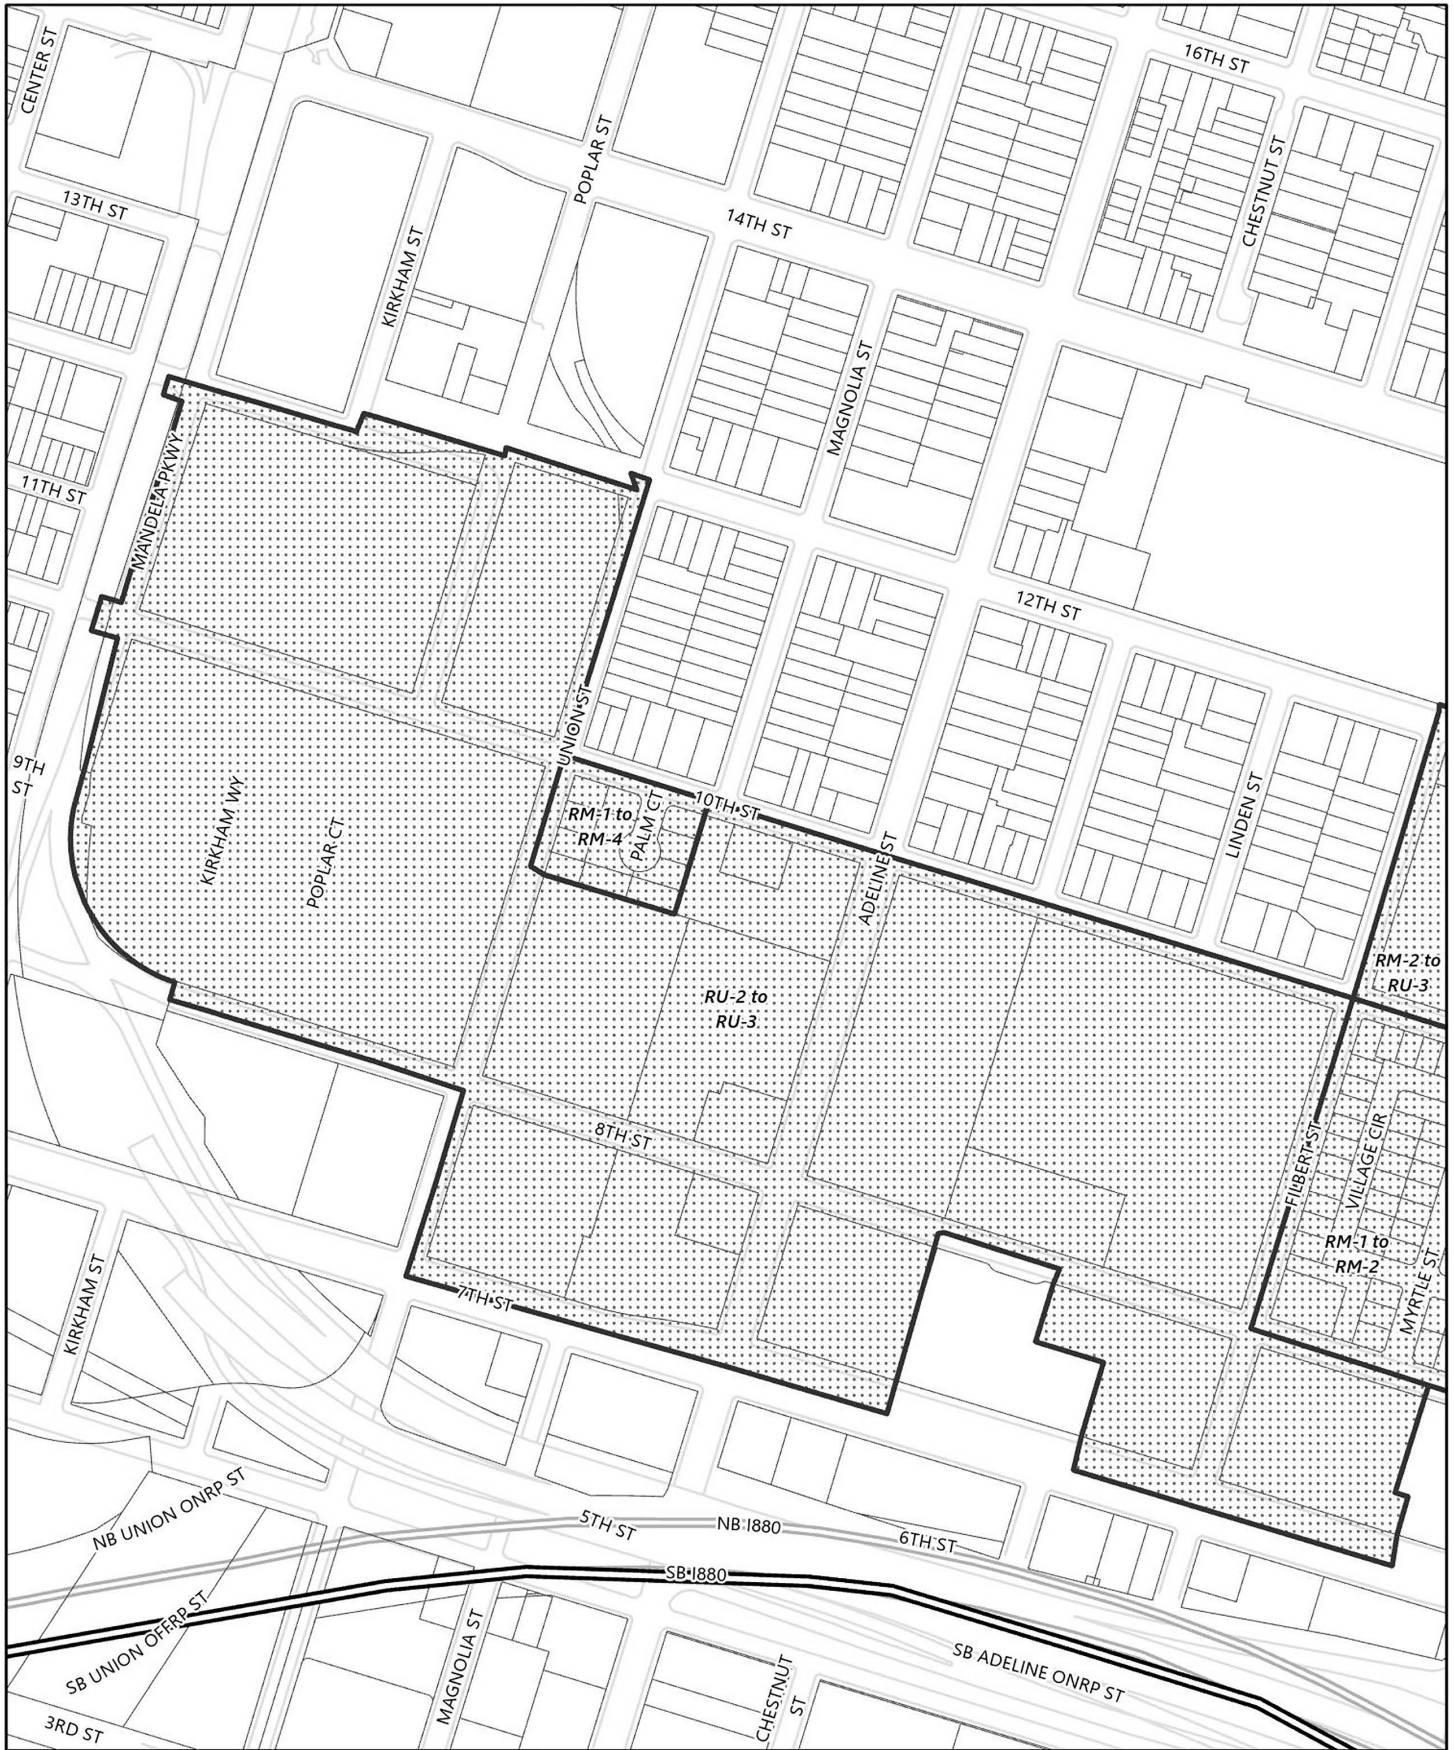

## General Plan Update Phase 1 Amendments

Planning & Building Department, April 12, 2023

-  Areas of Zoning Change
-  Neighborhood Boundary

100  
Feet

# Zoning Map 1.2 (West Oakland)

## General Plan Update Phase 1 Amendments

-  Areas of Zoning Change
-  Neighborhood Boundary

100  
 Feet