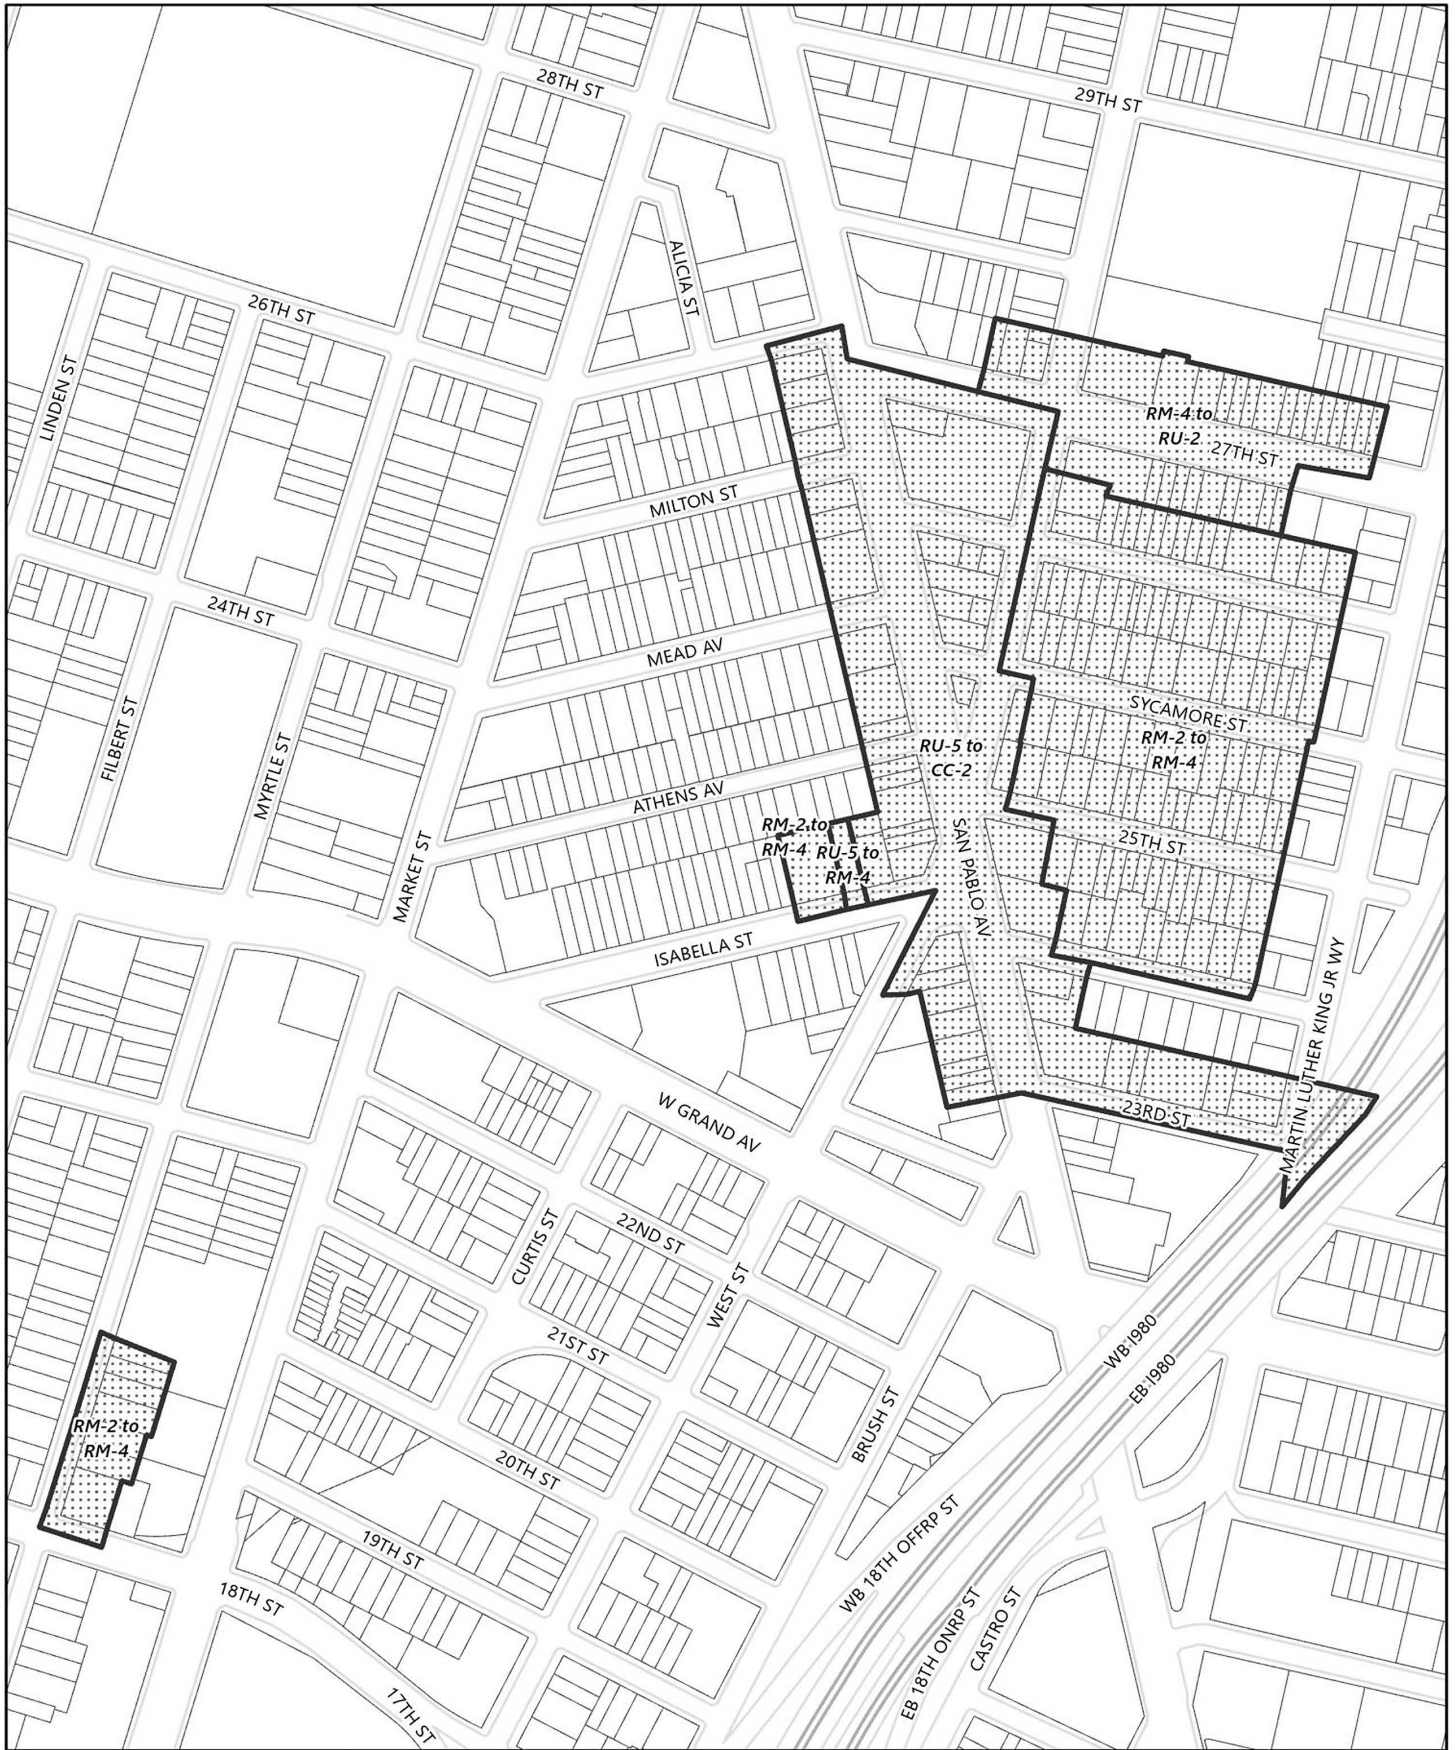

# Zoning Map 1.2 (West Oakland)

## General Plan Update Phase 1 Amendments

-  Areas of Zoning Change
-  Neighborhood Boundary

100  
 Feet

# Zoning Map 1.3 (West Oakland)