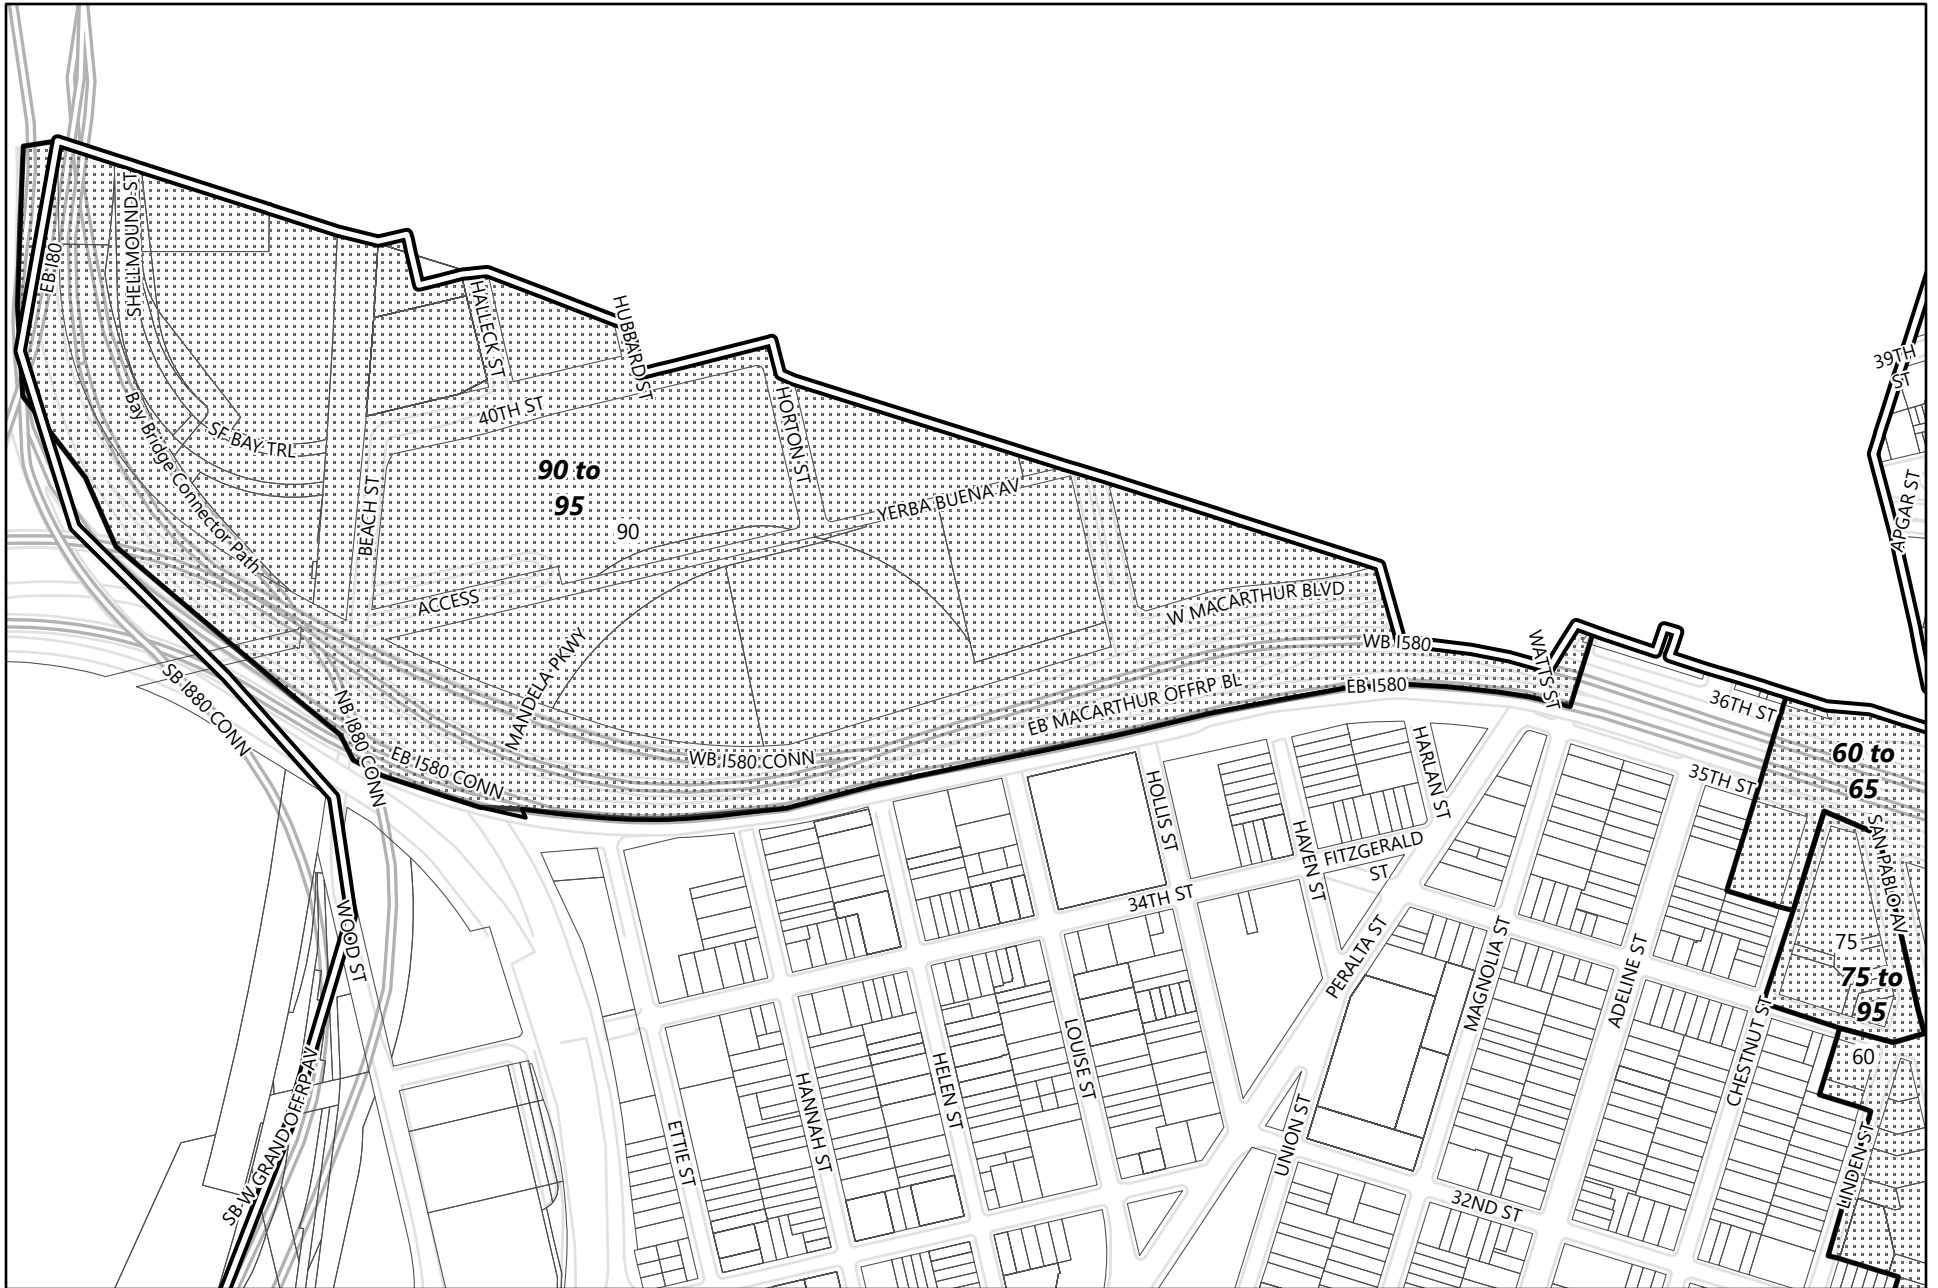

# Height Map 1.5 (West Oakland)

## General Plan Update Phase 1 Amendments

-  Areas of Change
-  Existing Corridor Height Areas
-  Neighborhood Boundary

**Height Map 1.6 (West Oakland)**  
**General Plan Update Phase 1 Amendments**

-  Existing Corridor Height Areas
-  Areas of Change
-  Neighborhood Boundary

# Height Map 1.7 (West Oakland)