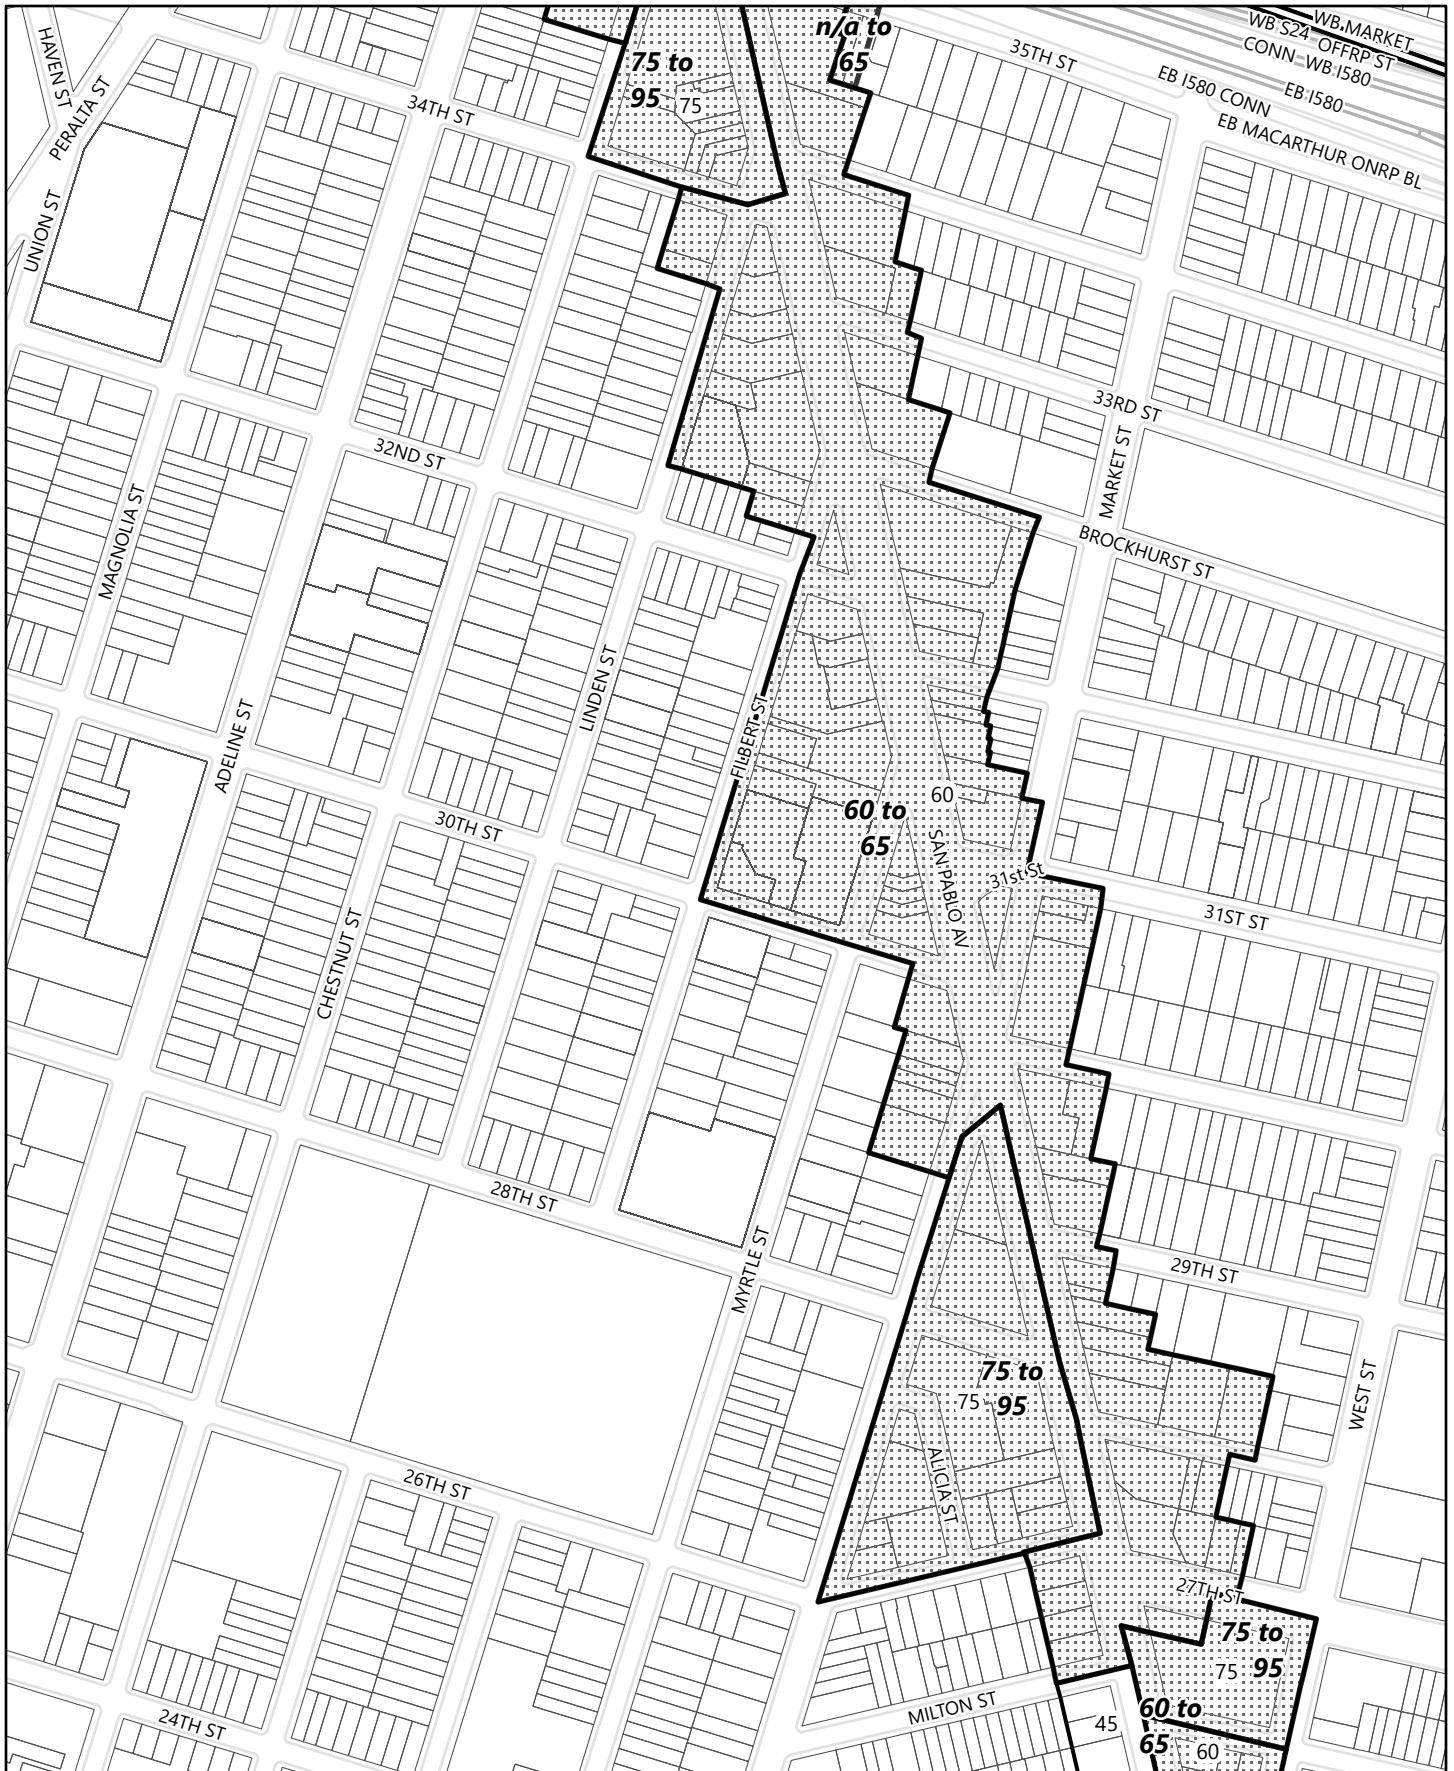

Height Map 1.6 (West Oakland)
General Plan Update Phase 1 Amendments

- Existing Corridor Height Areas
- Areas of Change
- Neighborhood Boundary