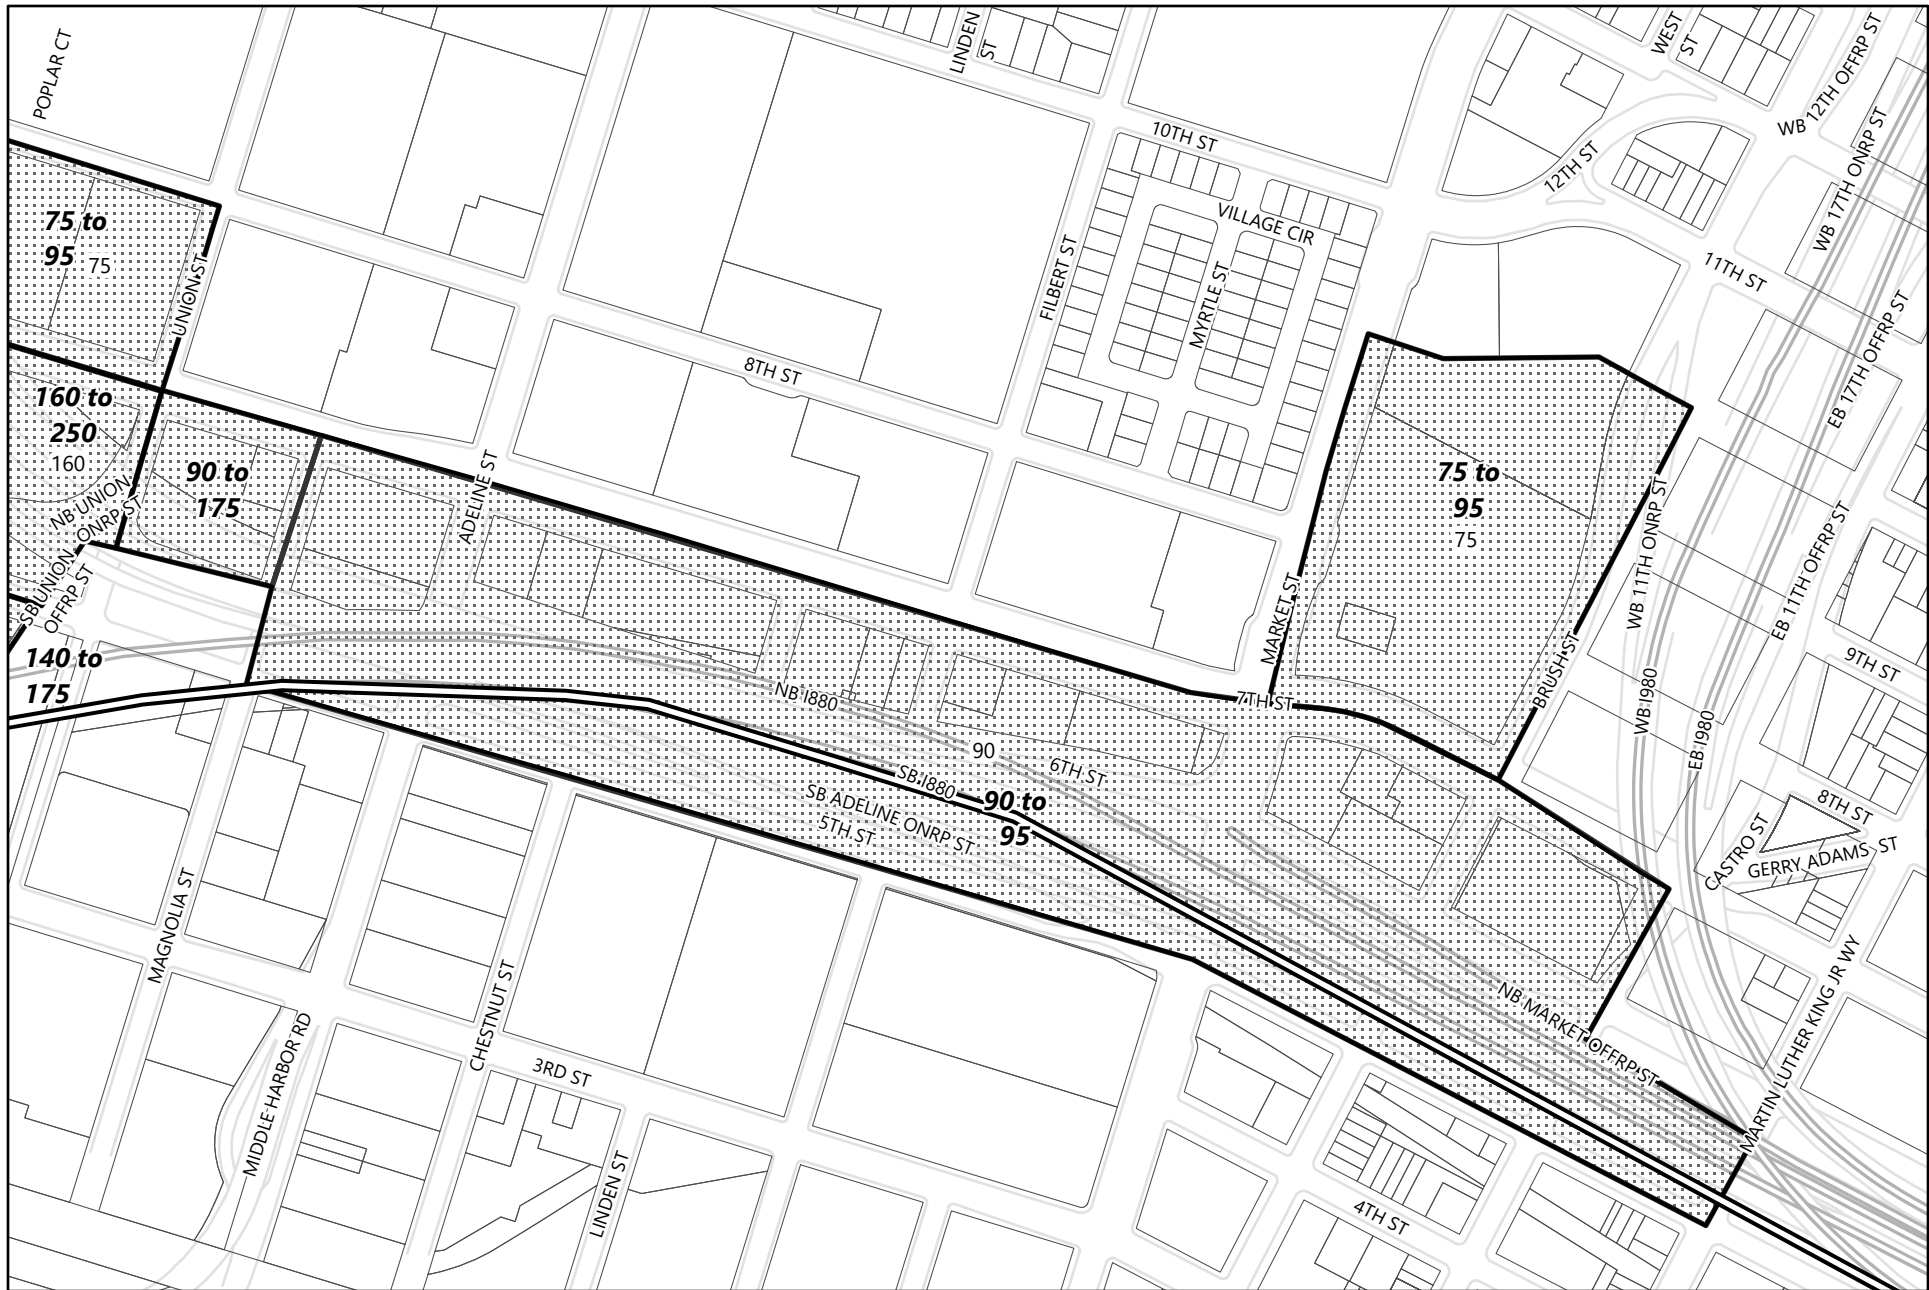

Height Map 1.2 (West Oakland)

General Plan Update Phase 1 Amendments

- Areas of Change
- Existing Corridor Height Areas
- Neighborhood Boundary