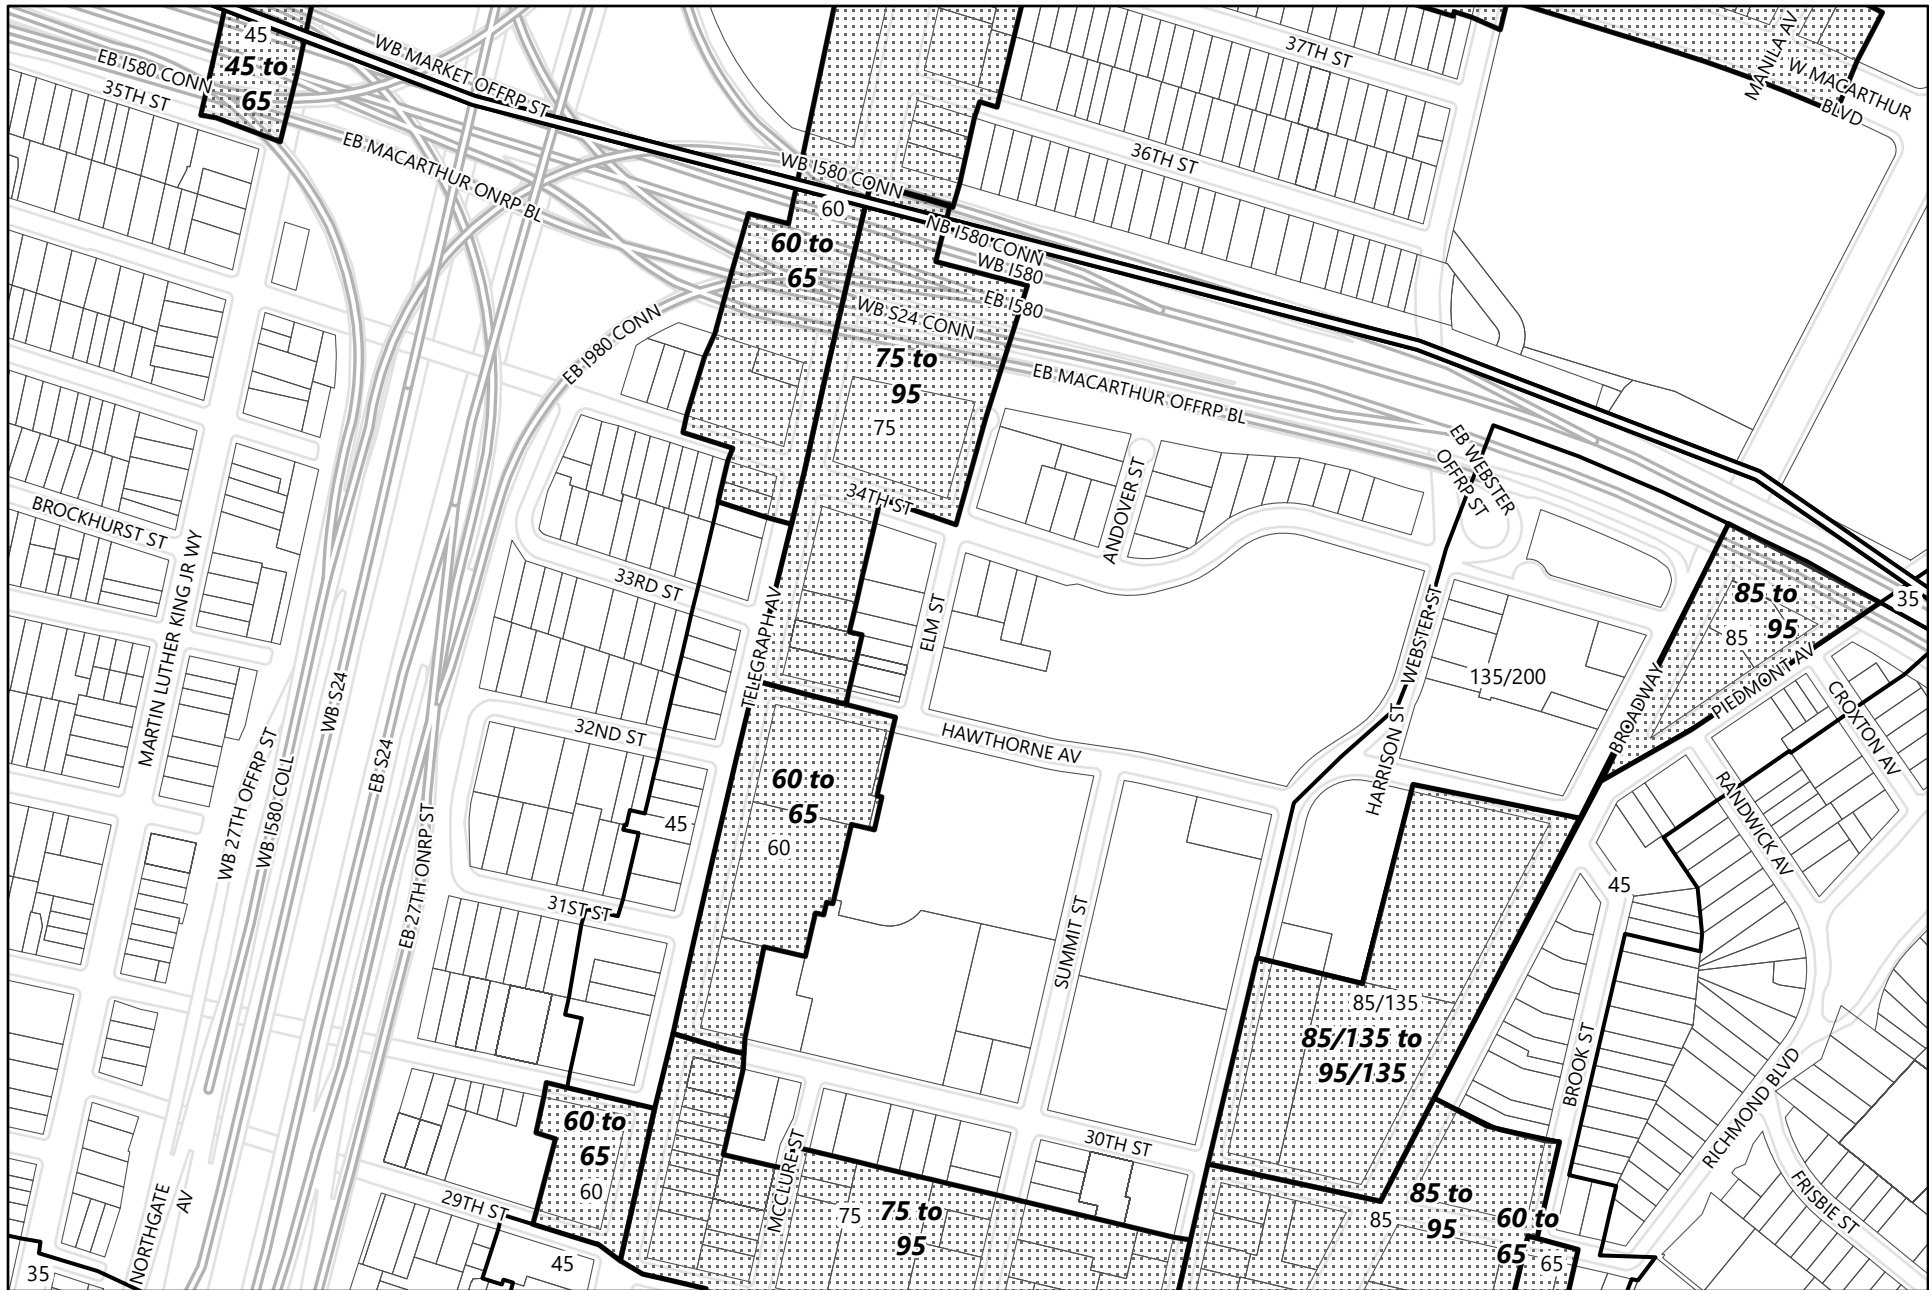

Height Map 1.5 (West Oakland)

General Plan Update Phase 1 Amendments

- Areas of Change
- Existing Corridor Height Areas
- Neighborhood Boundary