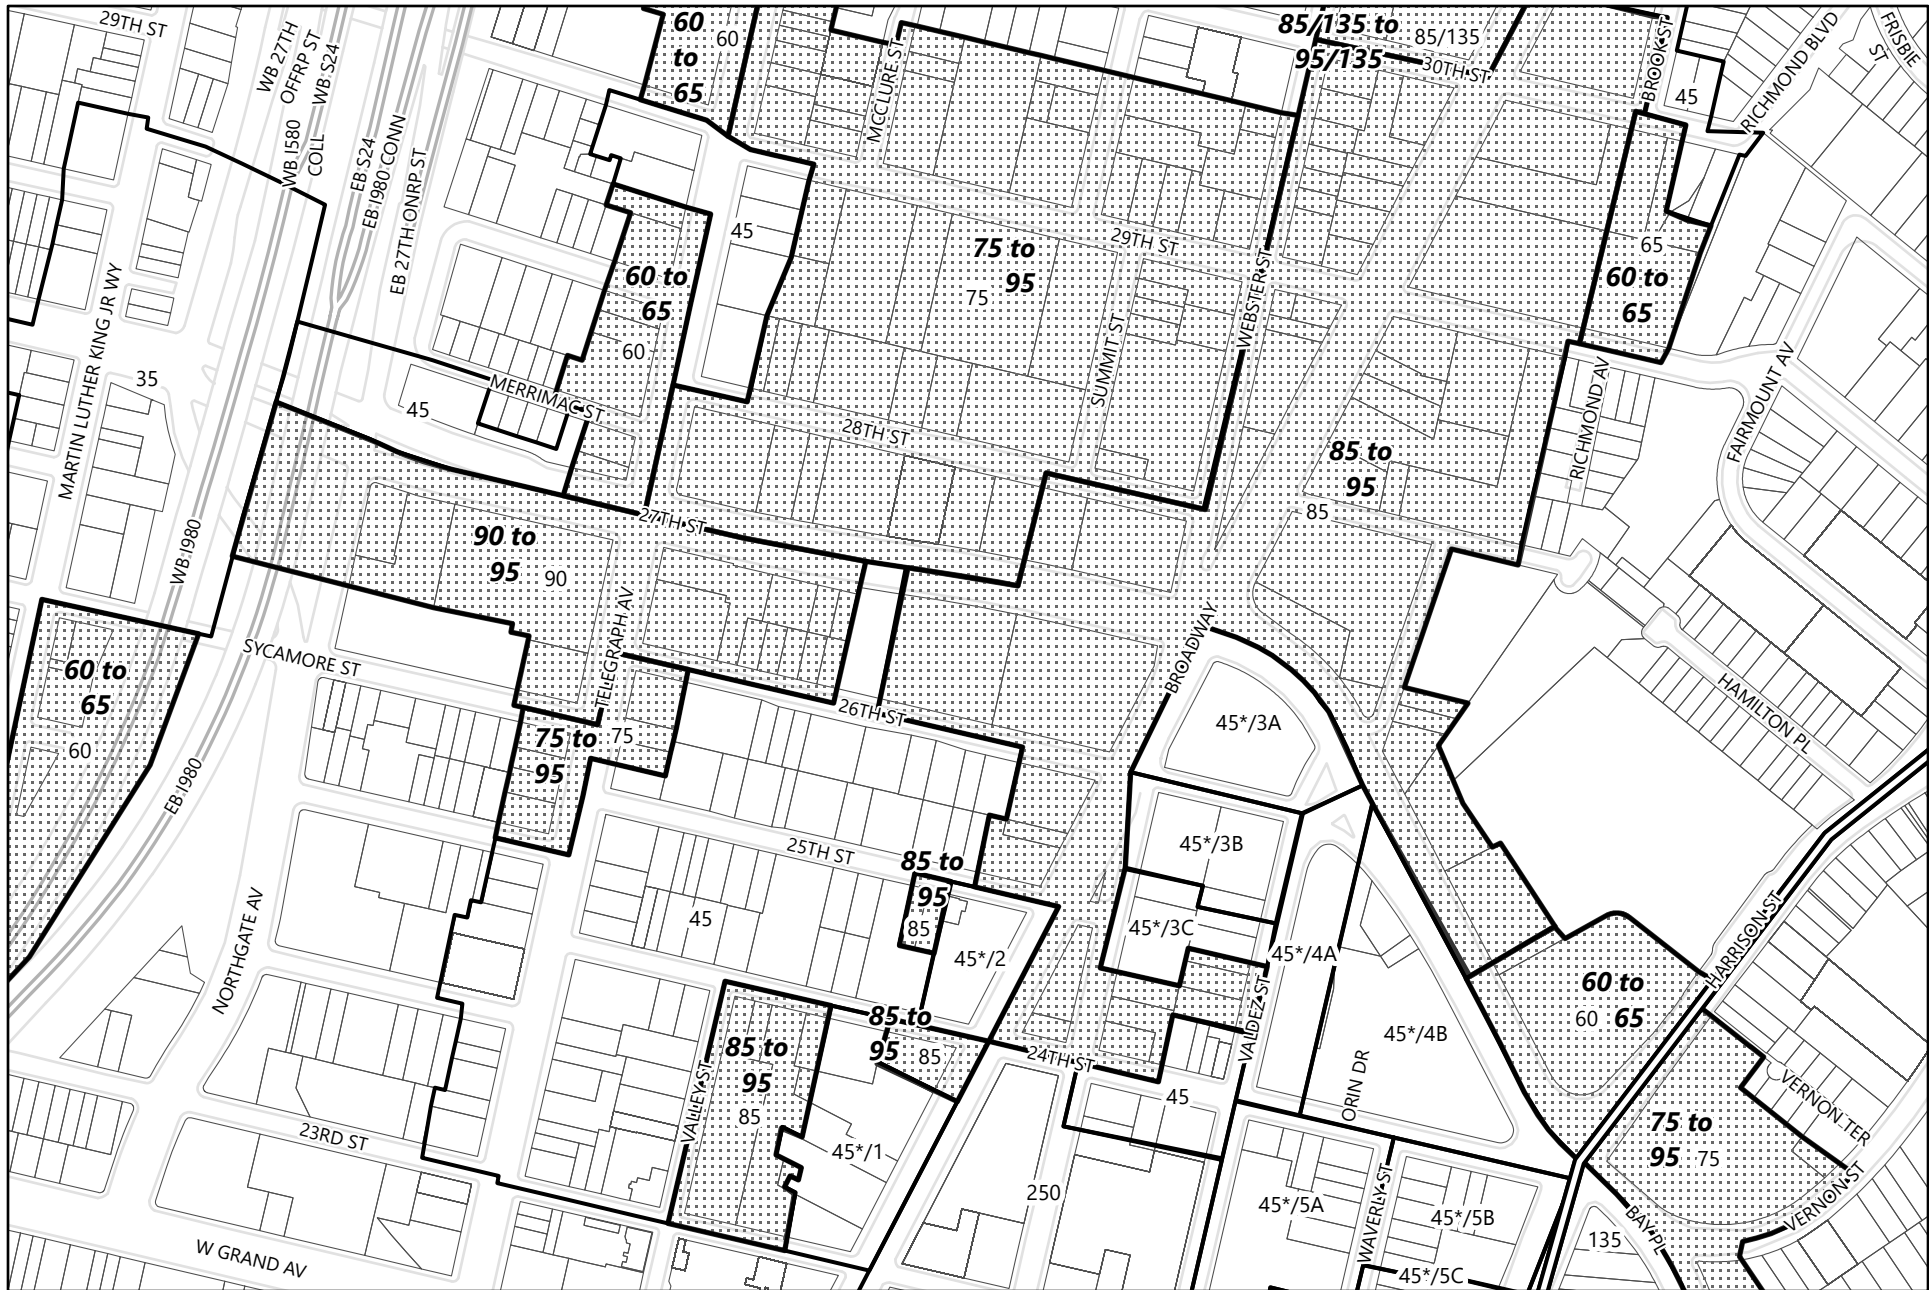

# Height Map 1.2 (West Oakland)

## General Plan Update Phase 1 Amendments

-  Areas of Change
-  Existing Corridor Height Areas
-  Neighborhood Boundary

# Height Map 1.3 (West Oakland)

# Height Map 1.4 (West Oakland)