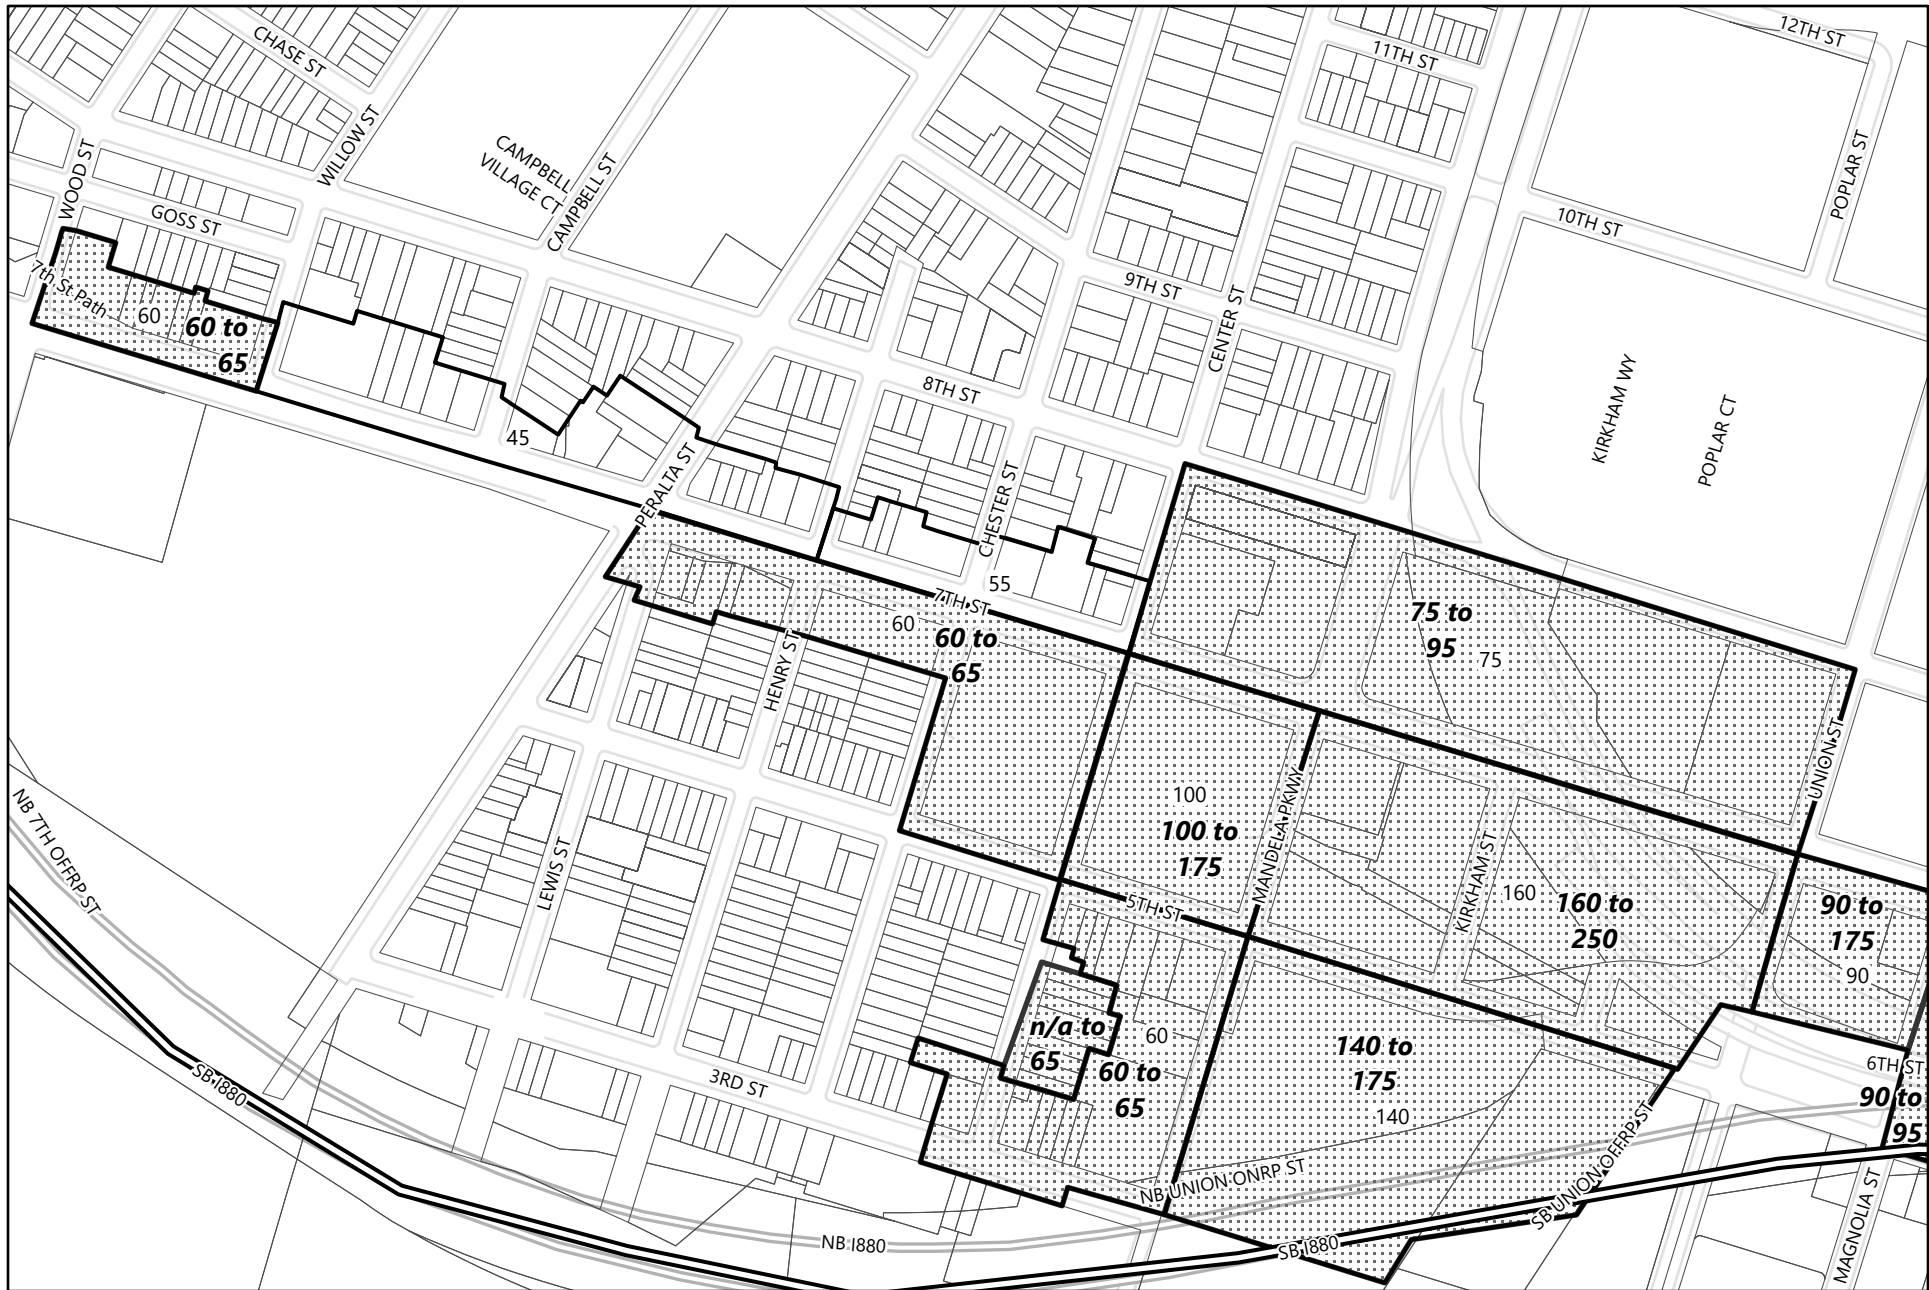

# Zoning Map 1.4 (West Oakland)

## General Plan Update Phase 1 Amendments

-  Areas of Zoning Change
-  Neighborhood Boundary

100  
 Feet

# Zoning Map 1.5 (West Oakland)