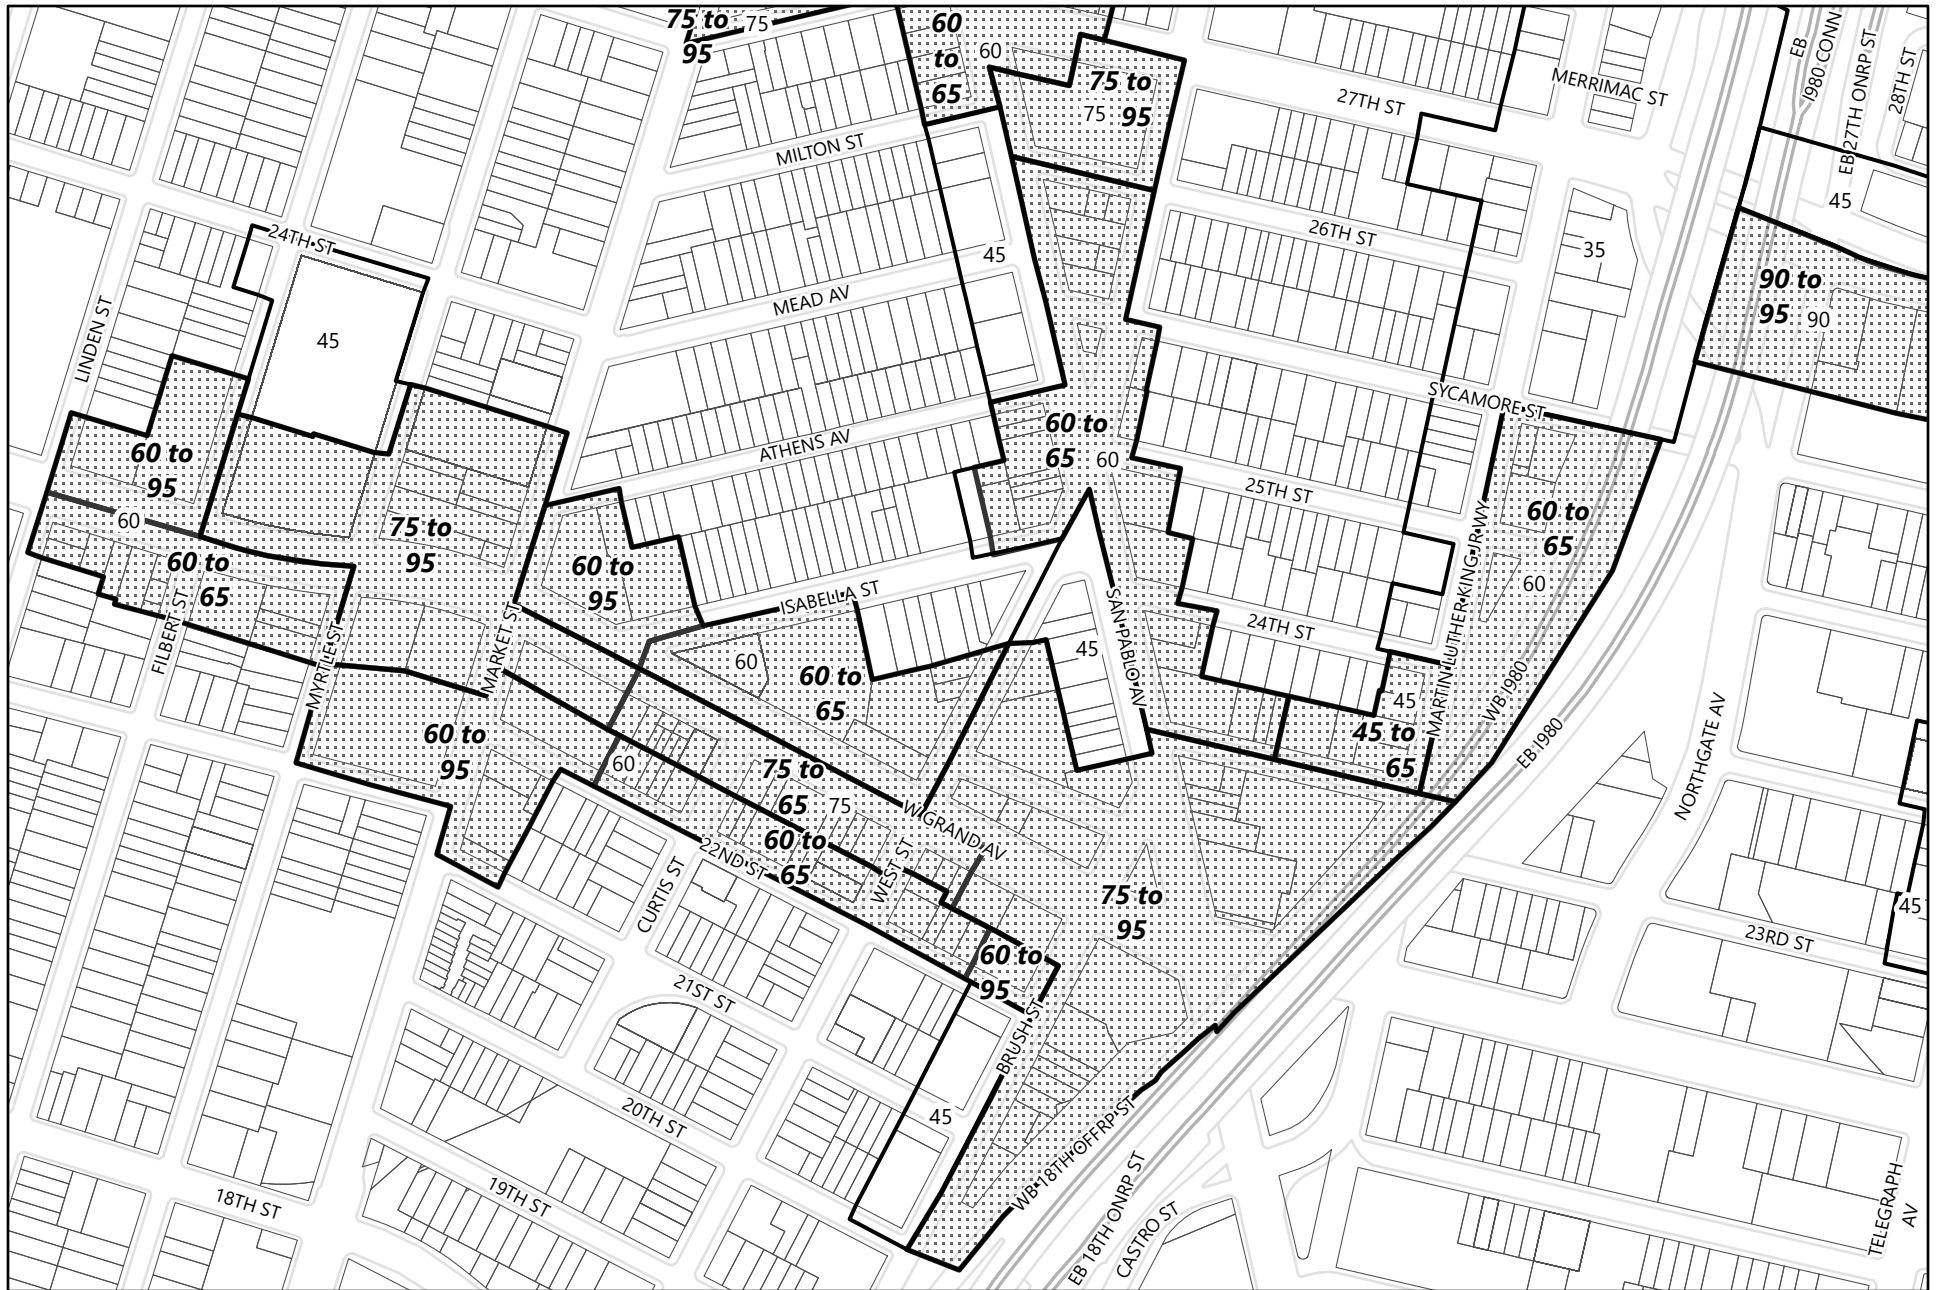

Height Map 1.3 (West Oakland)

General Plan Update Phase 1 Amendments

- Areas of Change
- Existing Corridor Height Areas
- Neighborhood Boundary