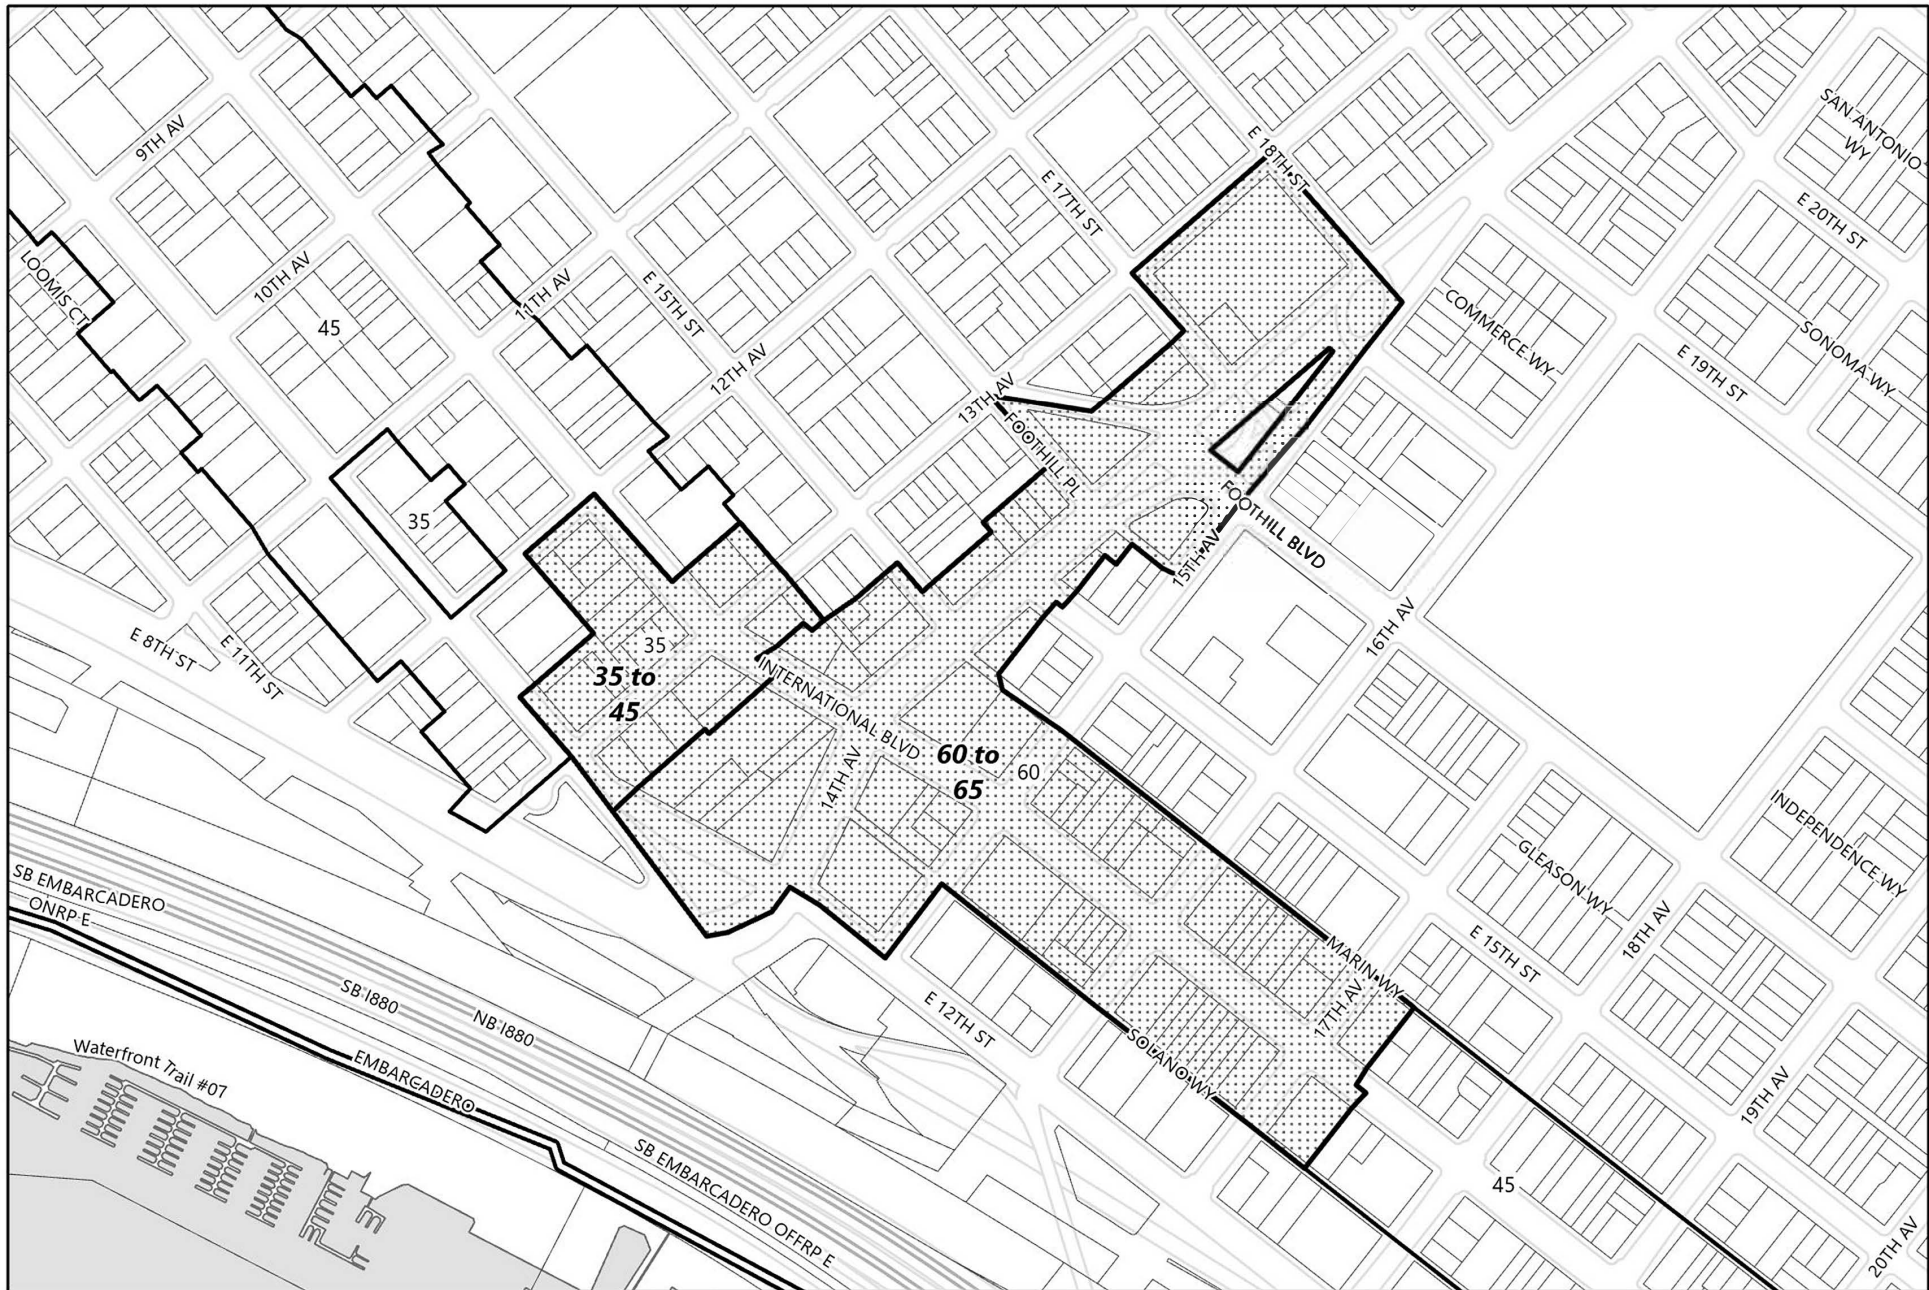

Zoning Map 4.1(Lake Merritt to 23rd Ave)

General Plan Update Phase 1 Amendments

-  Areas of Zoning Change
-  Neighborhood Boundary

100
Feet

Zoning Map 4.2 (Lake Merritt to 23rd Ave)

General Plan Update Phase 1 Amendments

Zoning Map 4.3 (Lake Merritt to 23rd Ave)

General Plan Update Phase 1 Amendments

-  Areas of Zoning Change
-  Neighborhood Boundary

100
Feet

Height Map 4.1 (Lake Merritt to 23rd Ave)

General Plan Update Phase 1 Amendments

-  Areas of Change
-  Existing Corridor Height Areas
-  Neighborhood Boundary

Height Map 4.2 (Lake Merritt to 23rd Ave)

General Plan Update Phase 1 Amendments

-  Areas of Change
-  Existing Corridor Height Areas
-  Neighborhood Boundary

Height Map 4.3 (Lake Merritt to 23rd Ave)

General Plan Update Phase 1 Amendments

-  Areas of Change
-  Existing Corridor Height Areas
-  Neighborhood Boundary

Height Map 4.4 (Lake Merritt to 23rd Ave)

General Plan Update Phase 1 Amendments