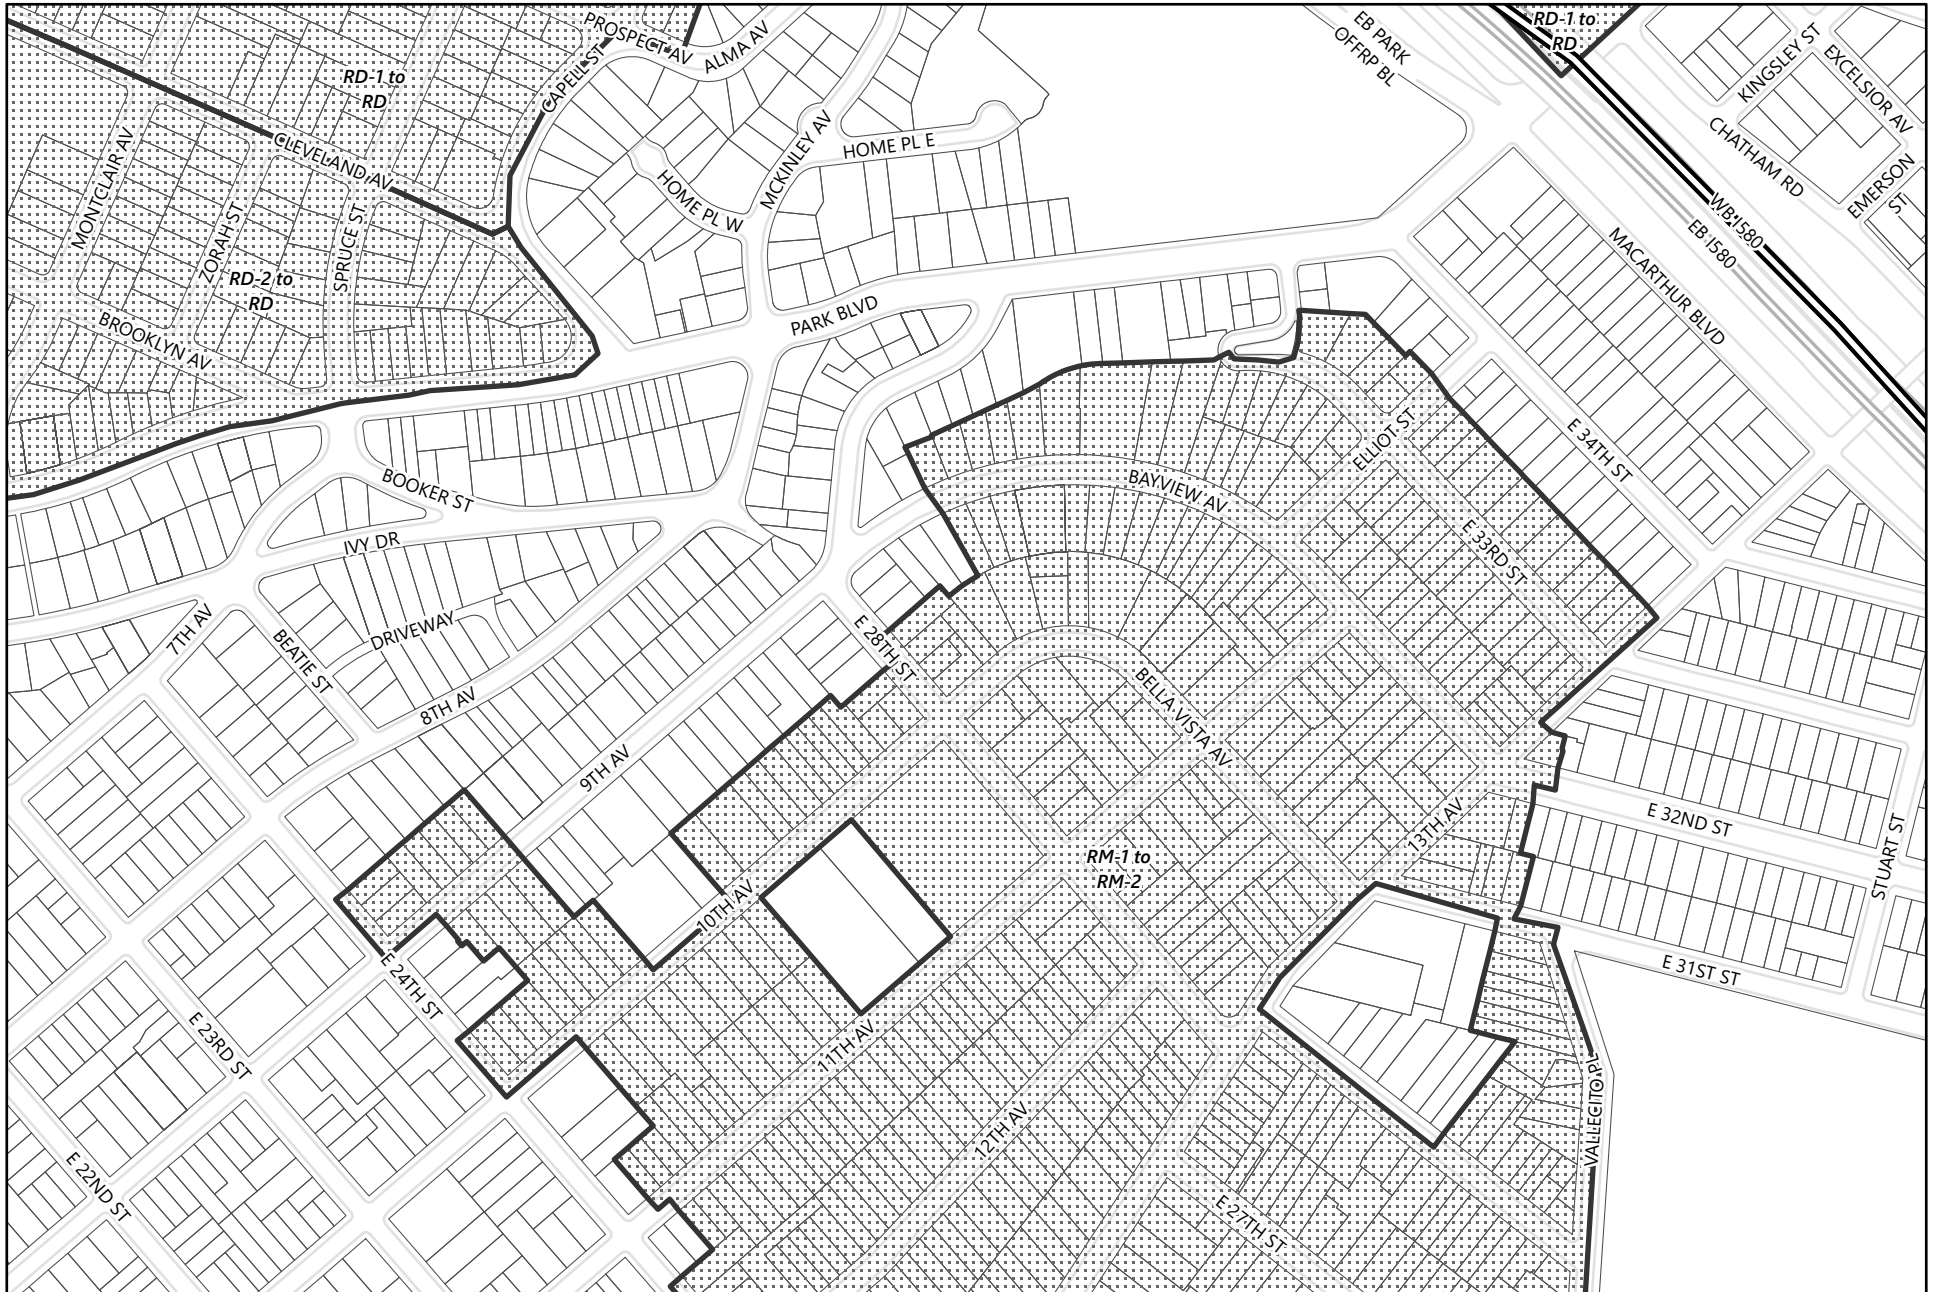

Zoning Map 4.1(Lake Merritt to 23rd Ave)

General Plan Update Phase 1 Amendments

-  Areas of Zoning Change
-  Neighborhood Boundary

100
Feet

Zoning Map 4.2 (Lake Merritt to 23rd Ave)

General Plan Update Phase 1 Amendments

Zoning Map 4.3 (Lake Merritt to 23rd Ave)

General Plan Update Phase 1 Amendments

-  Areas of Zoning Change
-  Neighborhood Boundary

100
Feet

Height Map 4.1 (Lake Merritt to 23rd Ave)

General Plan Update Phase 1 Amendments

-  Areas of Change
-  Existing Corridor Height Areas
-  Neighborhood Boundary

Height Map 4.2 (Lake Merritt to 23rd Ave)

General Plan Update Phase 1 Amendments

-  Areas of Change
-  Existing Corridor Height Areas
-  Neighborhood Boundary

Height Map 4.3 (Lake Merritt to 23rd Ave)

General Plan Update Phase 1 Amendments

-  Areas of Change
-  Existing Corridor Height Areas
-  Neighborhood Boundary

Height Map 4.4 (Lake Merritt to 23rd Ave)

General Plan Update Phase 1 Amendments