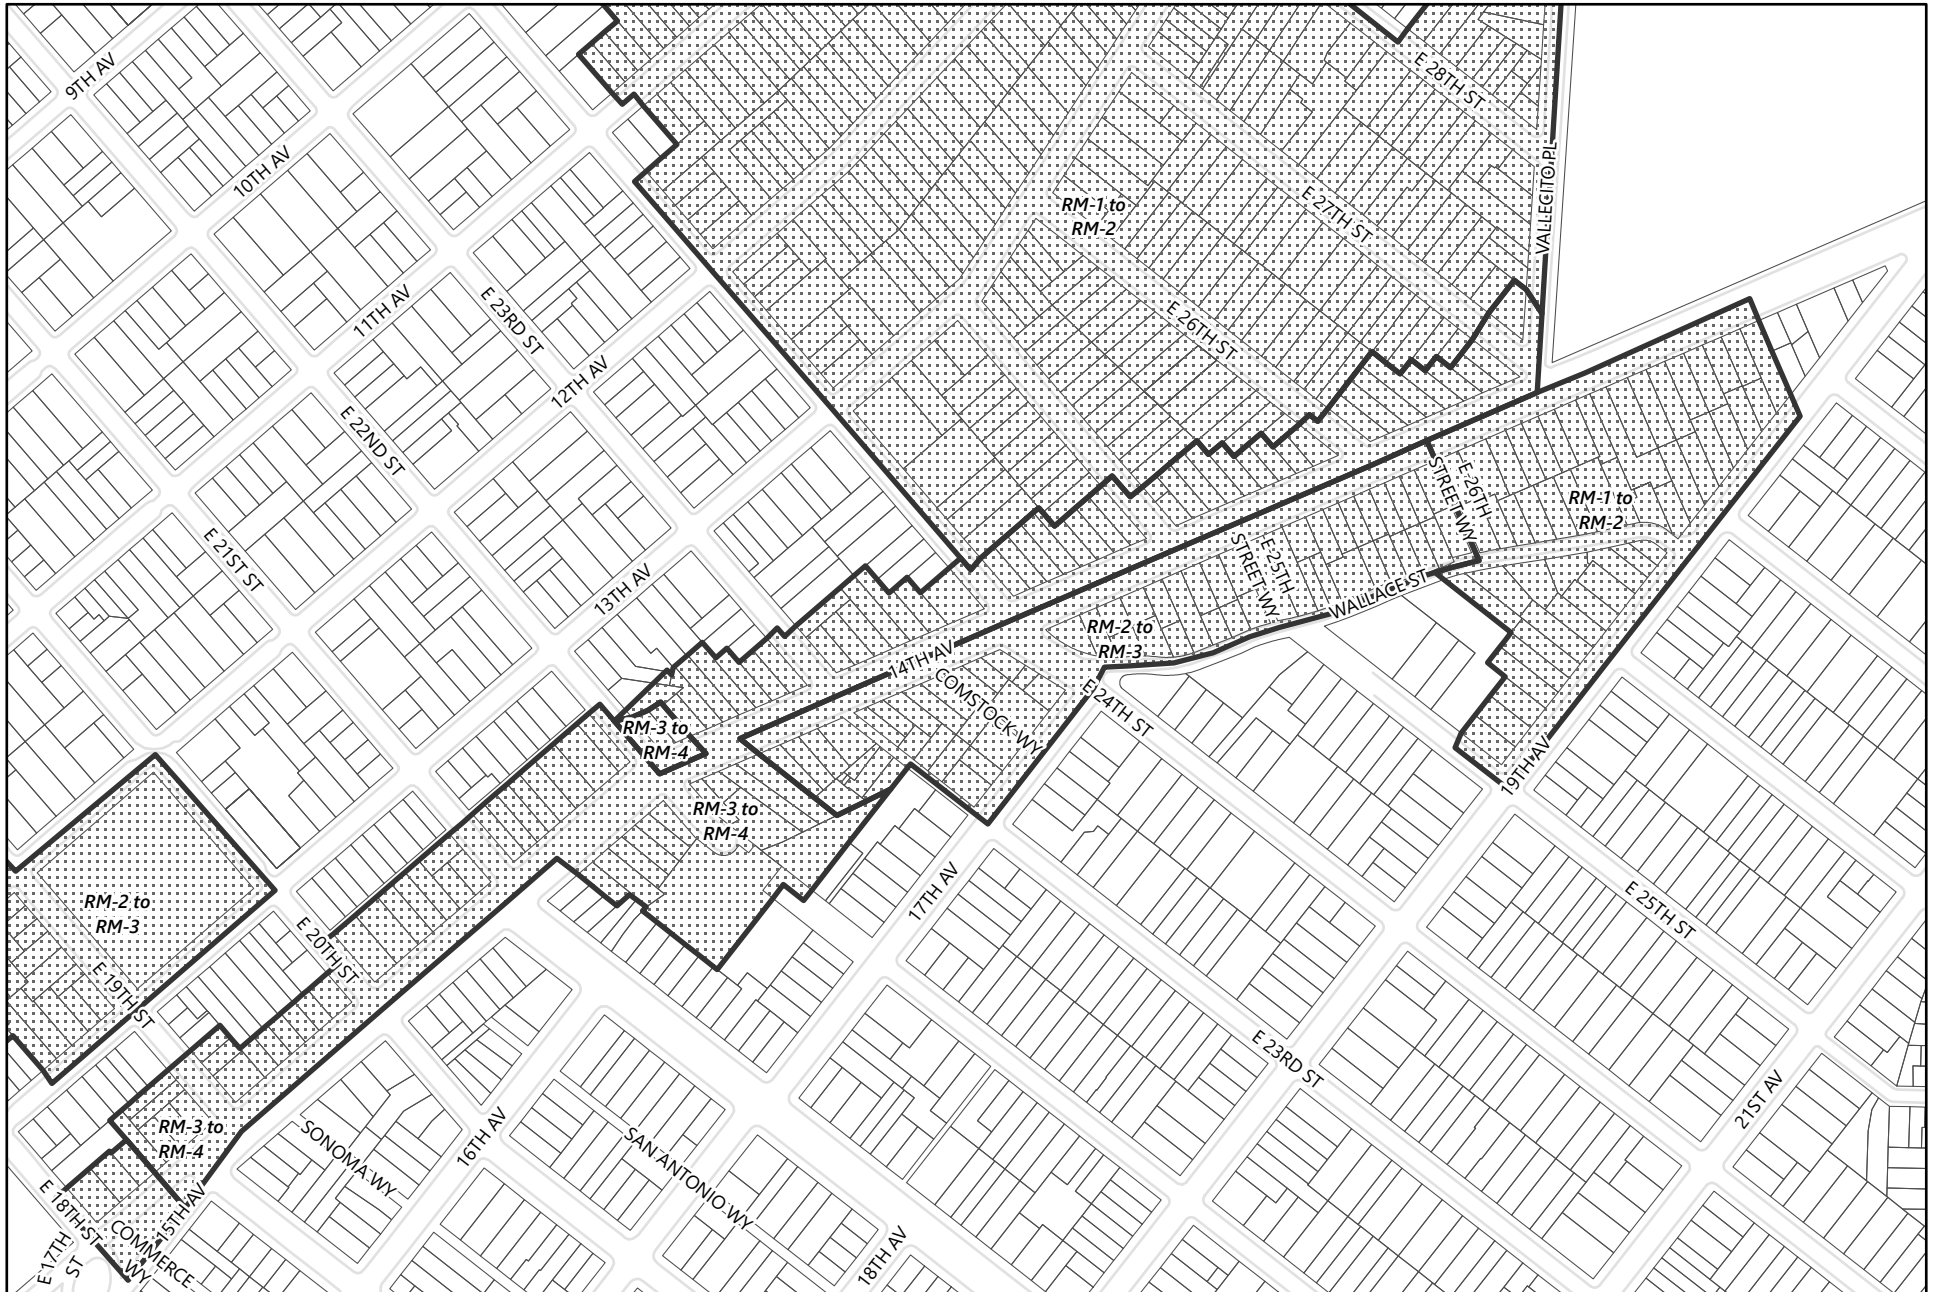

Zoning Map 4.1(Lake Merritt to 23rd Ave)

General Plan Update Phase 1 Amendments

-  Areas of Zoning Change
-  Neighborhood Boundary

100
Feet

Zoning Map 4.2 (Lake Merritt to 23rd Ave)

General Plan Update Phase 1 Amendments

Zoning Map 4.3 (Lake Merritt to 23rd Ave)

General Plan Update Phase 1 Amendments

-  Areas of Zoning Change
-  Neighborhood Boundary

100
Feet

Height Map 4.1 (Lake Merritt to 23rd Ave)

General Plan Update Phase 1 Amendments

-  Areas of Change
-  Existing Corridor Height Areas
-  Neighborhood Boundary

Height Map 4.2 (Lake Merritt to 23rd Ave)

General Plan Update Phase 1 Amendments

-  Areas of Change
-  Existing Corridor Height Areas
-  Neighborhood Boundary

Height Map 4.3 (Lake Merritt to 23rd Ave)

General Plan Update Phase 1 Amendments

-  Areas of Change
-  Existing Corridor Height Areas
-  Neighborhood Boundary

Height Map 4.4 (Lake Merritt to 23rd Ave)

General Plan Update Phase 1 Amendments