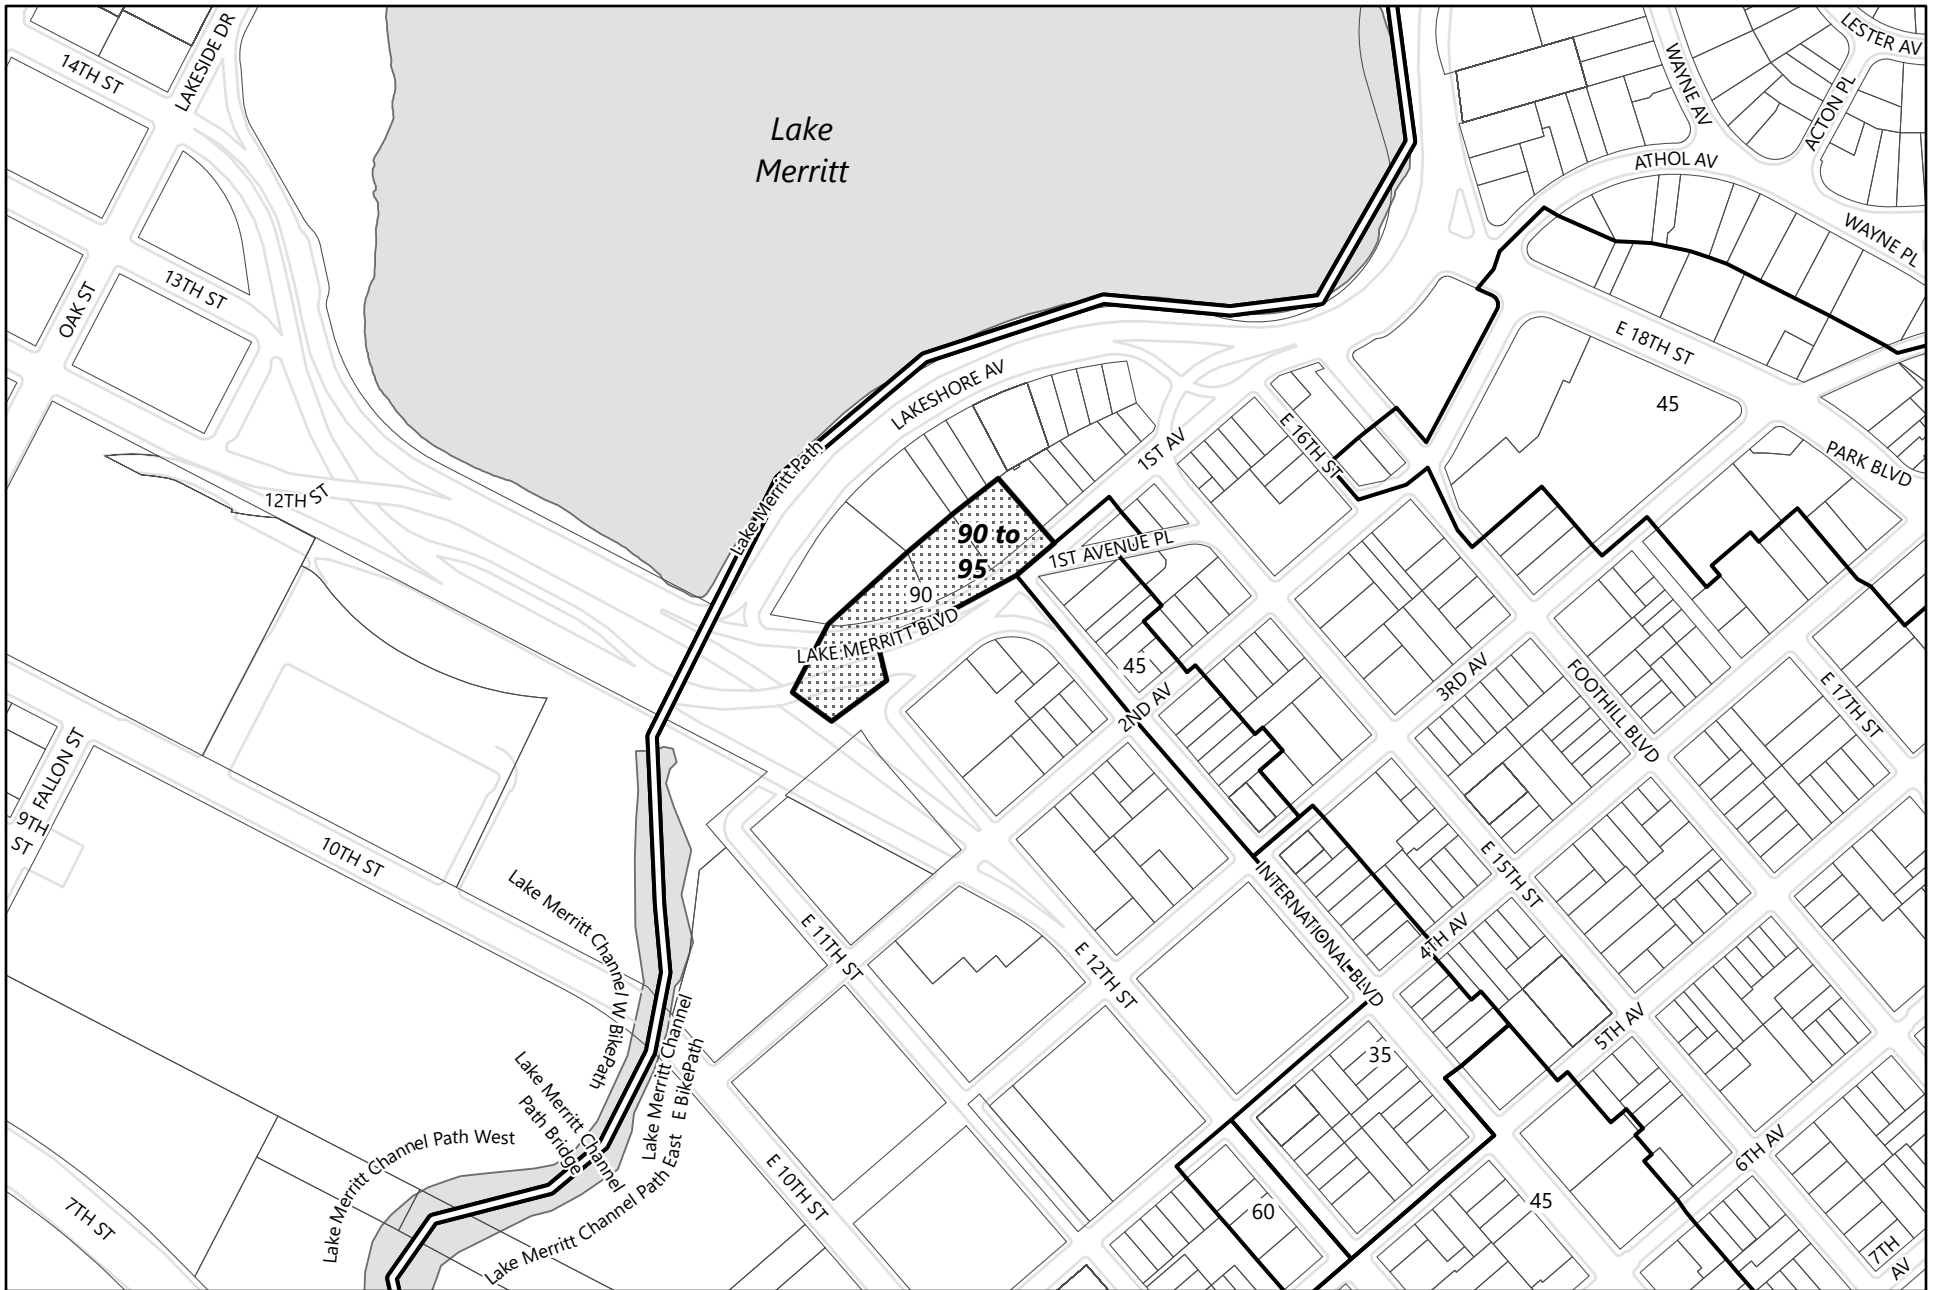

Zoning Map 4.1(Lake Merritt to 23rd Ave)

General Plan Update Phase 1 Amendments

-  Areas of Zoning Change
-  Neighborhood Boundary

100
Feet

Zoning Map 4.2 (Lake Merritt to 23rd Ave)

General Plan Update Phase 1 Amendments

Zoning Map 4.3 (Lake Merritt to 23rd Ave)

General Plan Update Phase 1 Amendments

-  Areas of Zoning Change
-  Neighborhood Boundary

100
Feet

Height Map 4.1 (Lake Merritt to 23rd Ave)

General Plan Update Phase 1 Amendments

-  Areas of Change
-  Existing Corridor Height Areas
-  Neighborhood Boundary

Height Map 4.2 (Lake Merritt to 23rd Ave)

General Plan Update Phase 1 Amendments

-  Areas of Change
-  Existing Corridor Height Areas
-  Neighborhood Boundary

Height Map 4.3 (Lake Merritt to 23rd Ave)

General Plan Update Phase 1 Amendments

-  Areas of Change
-  Existing Corridor Height Areas
-  Neighborhood Boundary

Height Map 4.4 (Lake Merritt to 23rd Ave)

General Plan Update Phase 1 Amendments