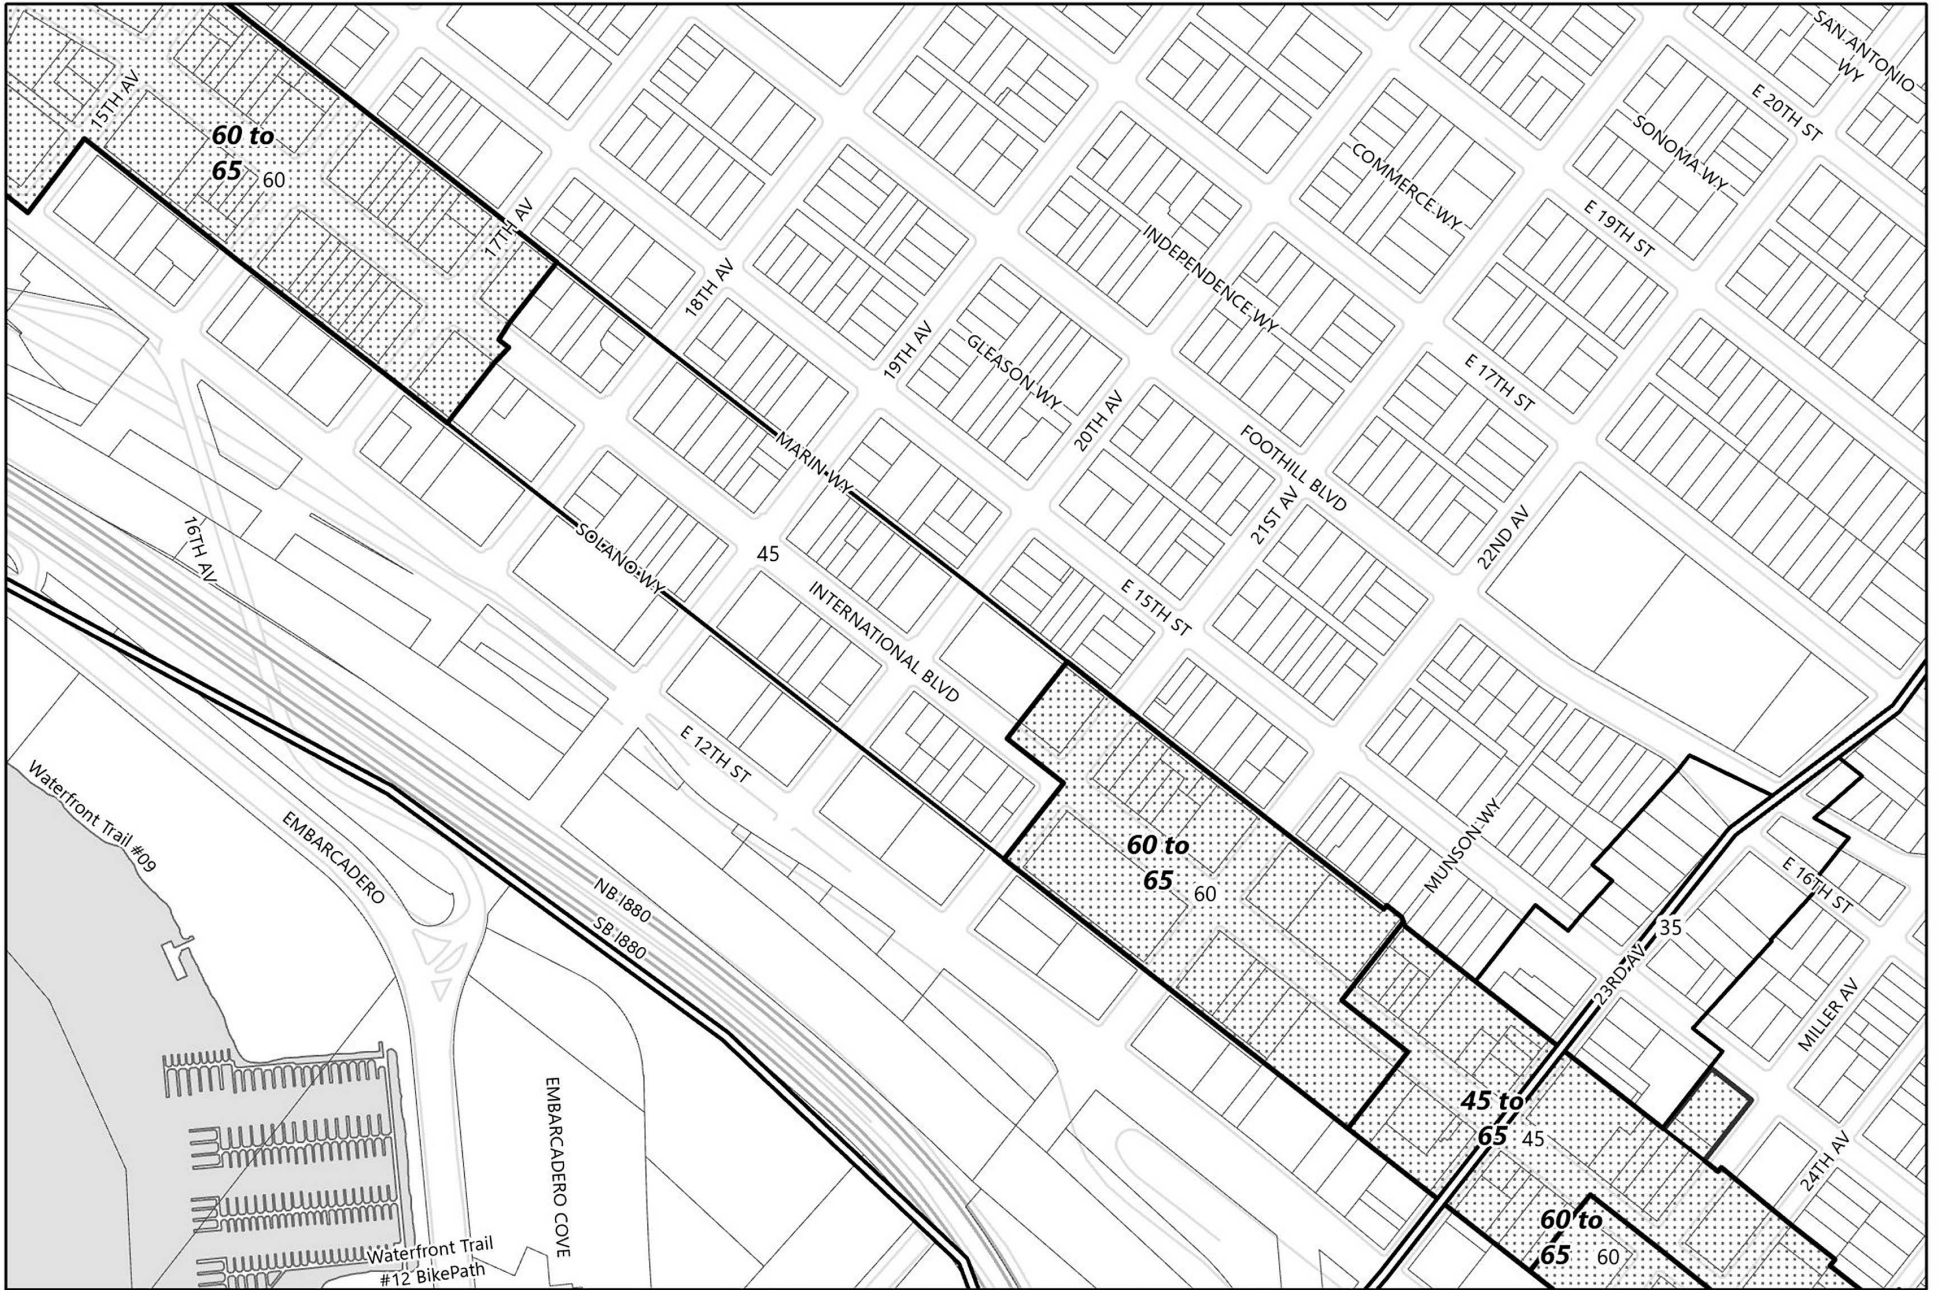

Zoning Map 4.1(Lake Merritt to 23rd Ave)

General Plan Update Phase 1 Amendments

-  Areas of Zoning Change
-  Neighborhood Boundary

100
Feet

Zoning Map 4.2 (Lake Merritt to 23rd Ave)

General Plan Update Phase 1 Amendments

Zoning Map 4.3 (Lake Merritt to 23rd Ave)

General Plan Update Phase 1 Amendments

-  Areas of Zoning Change
-  Neighborhood Boundary

100
Feet

Height Map 4.1 (Lake Merritt to 23rd Ave)

General Plan Update Phase 1 Amendments

-  Areas of Change
-  Existing Corridor Height Areas
-  Neighborhood Boundary

Height Map 4.2 (Lake Merritt to 23rd Ave)

General Plan Update Phase 1 Amendments

-  Areas of Change
-  Existing Corridor Height Areas
-  Neighborhood Boundary

Height Map 4.3 (Lake Merritt to 23rd Ave)

General Plan Update Phase 1 Amendments

-  Areas of Change
-  Existing Corridor Height Areas
-  Neighborhood Boundary

Height Map 4.4 (Lake Merritt to 23rd Ave)

General Plan Update Phase 1 Amendments