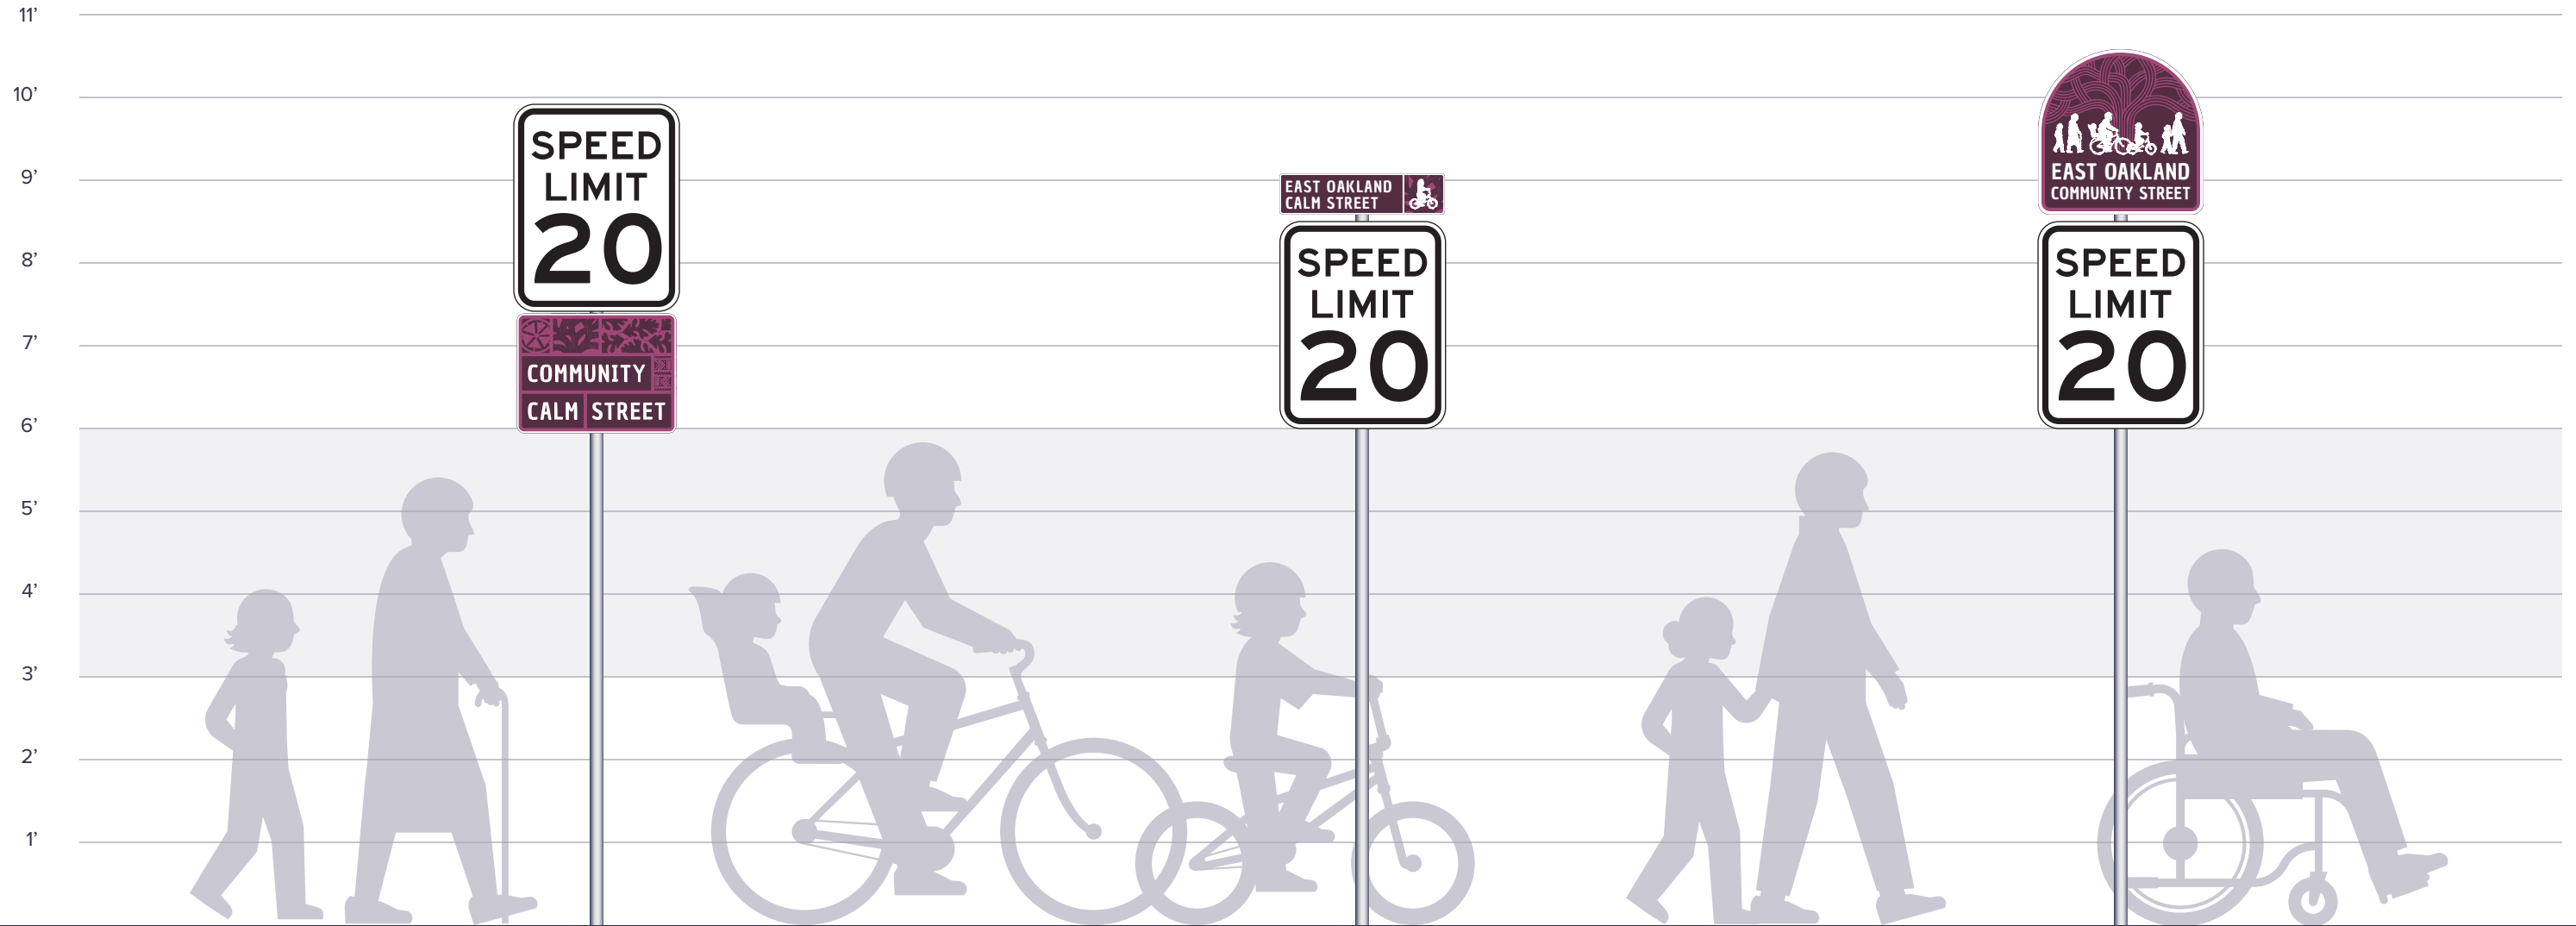

REFERENCE IMAGES

Scaper Bike Team logo    City of Oakland logo    Oak leaves    Artwork from Black Cultural Zone

OPTION A

OPTION B

OPTION C

REFERENCE IMAGES

OPTION A

OPTION B