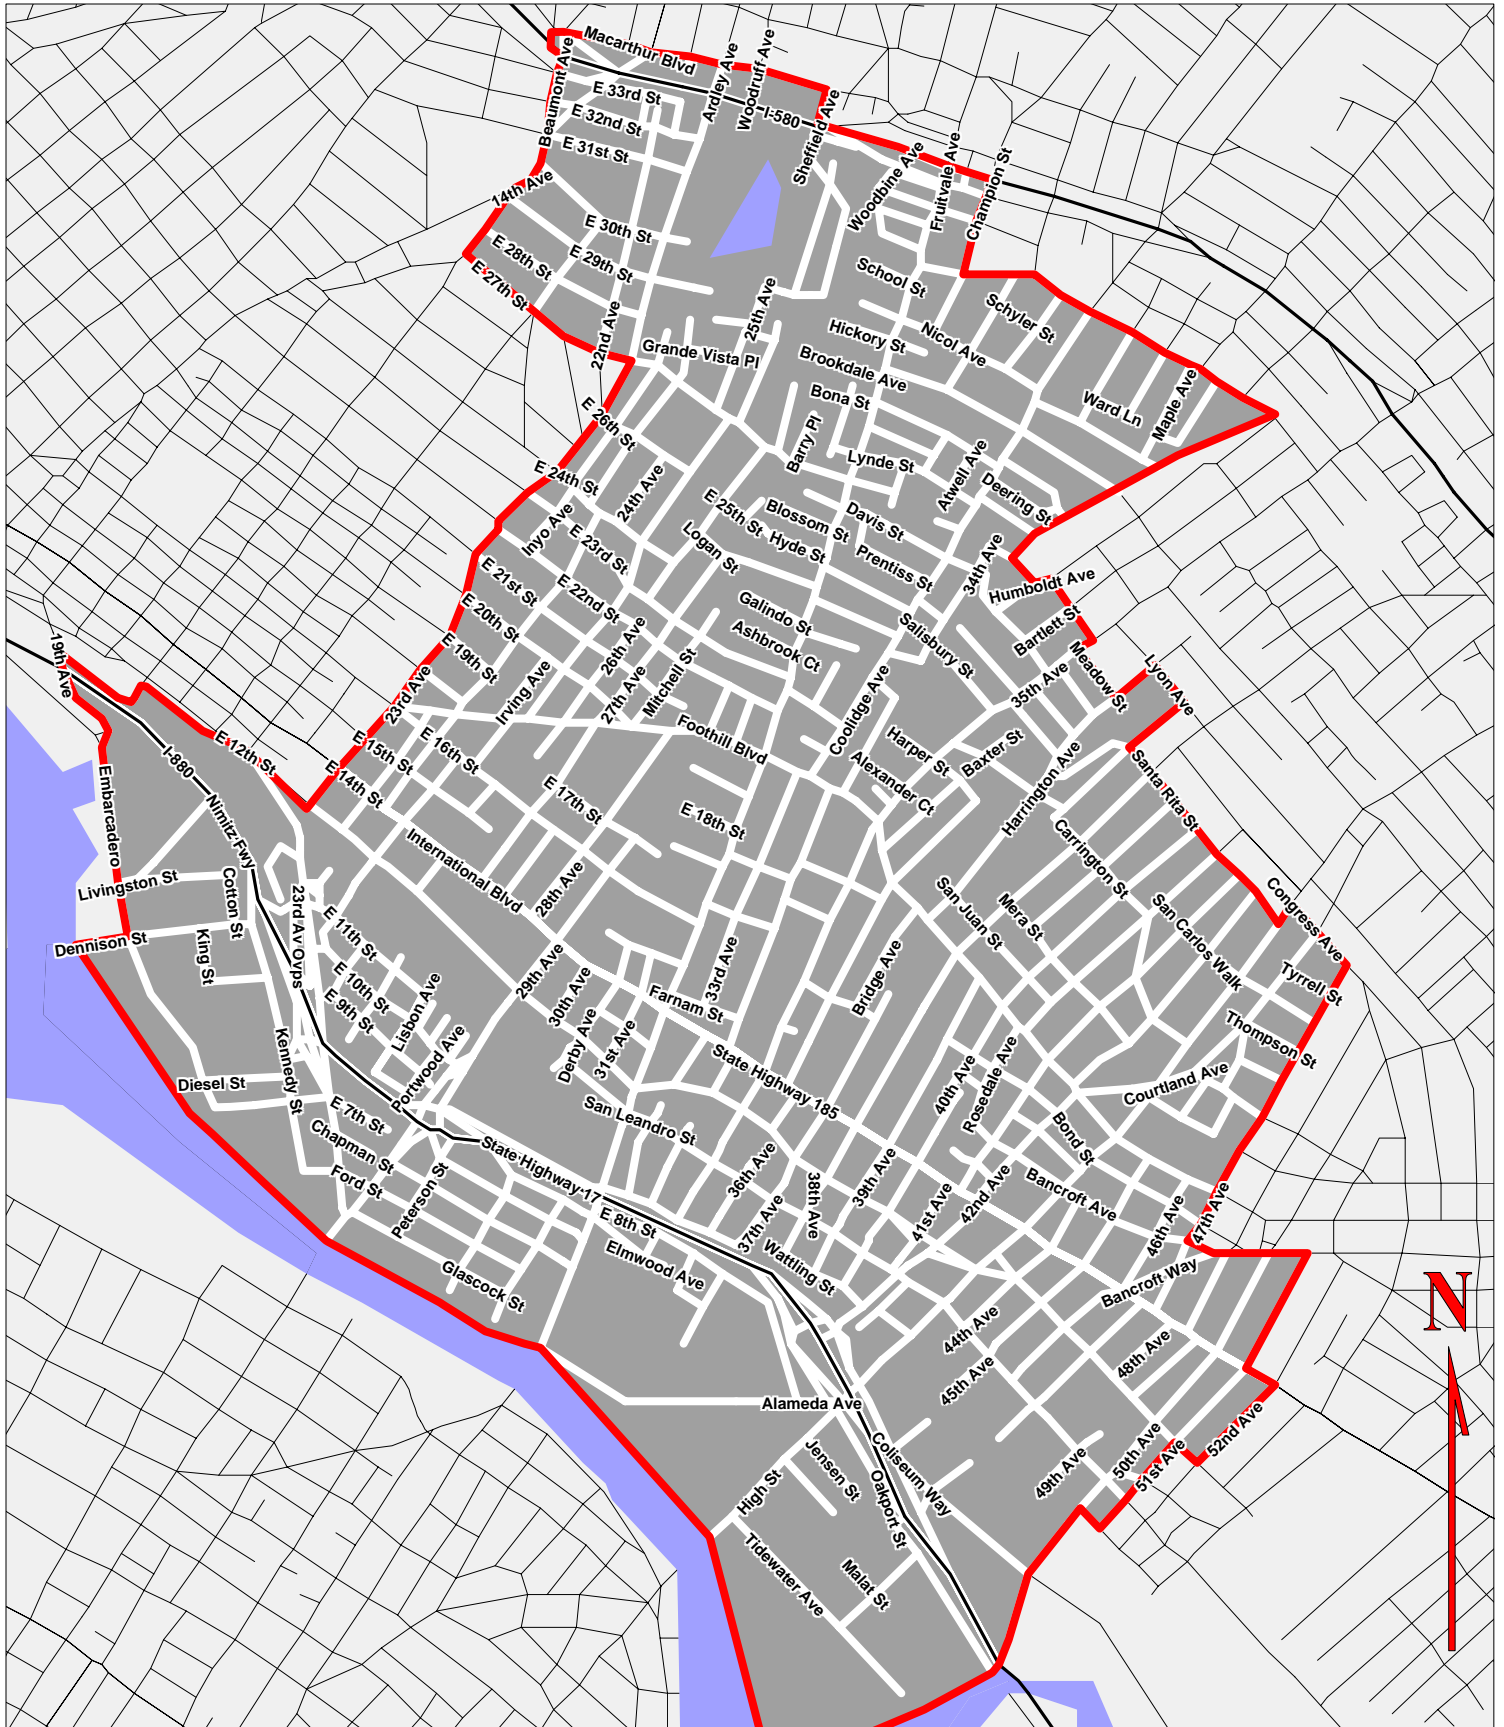

Community Development District 5: San Antonio/Fruitvale