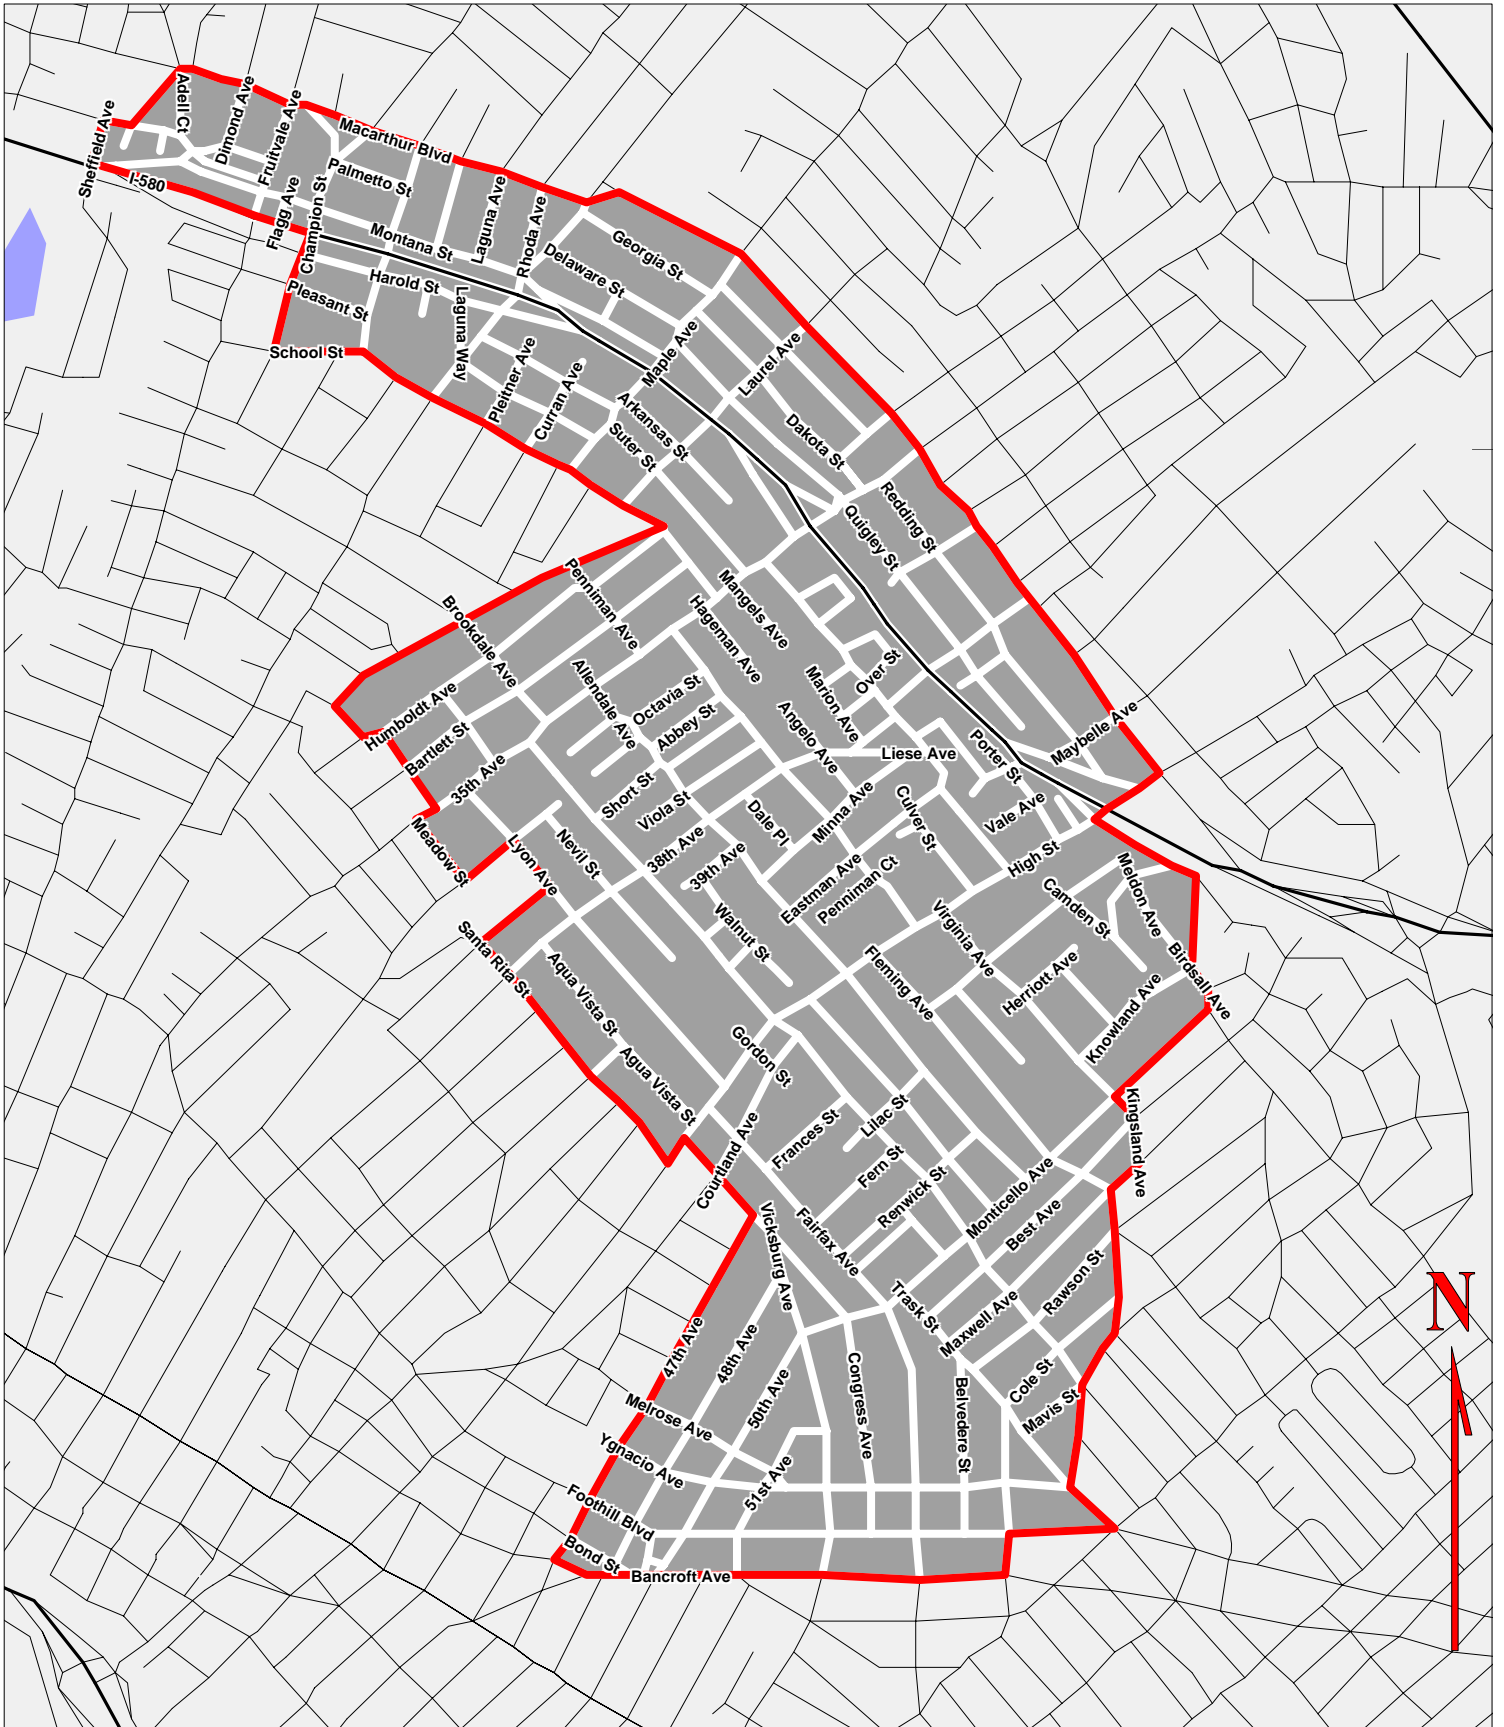

Community Development District 4: Central Oakland