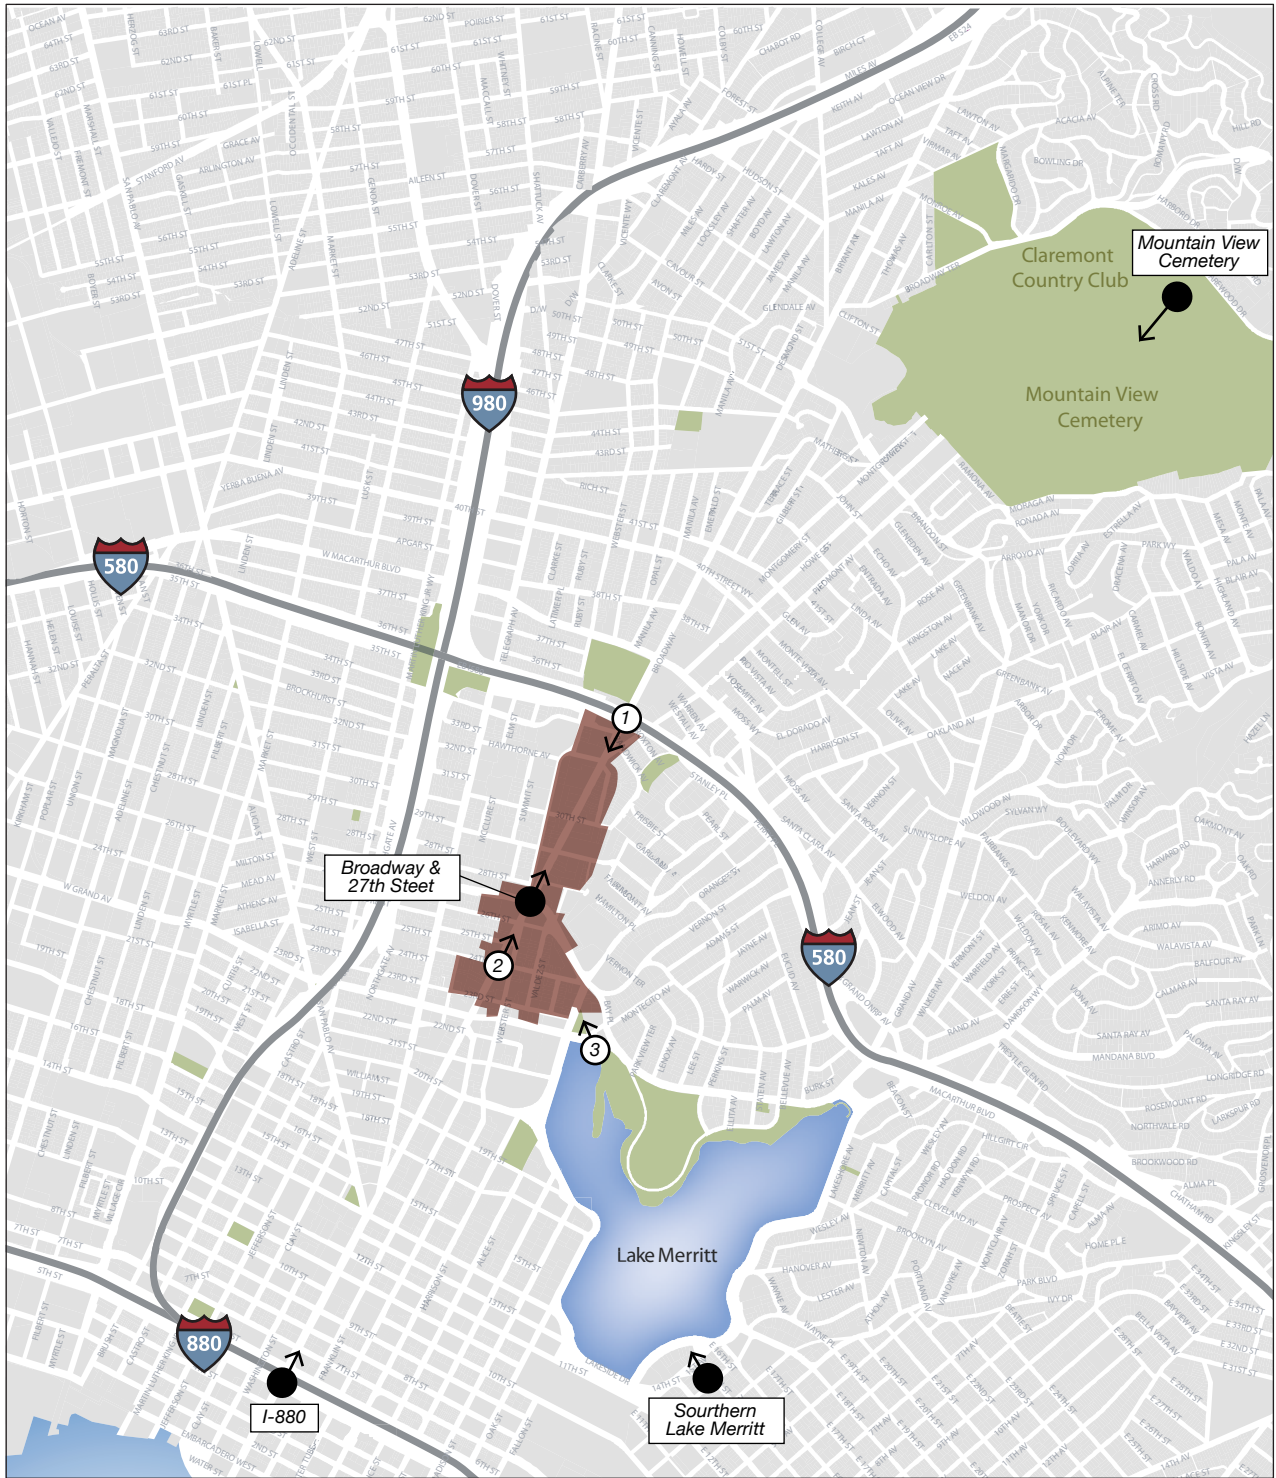

Appendix C

Visual Simulations Map and
Existing Conditions Figures

- ←○ Views Selected for Analysis
- ←● Views Considered and Rejected for Further Analysis
- Specific Plan Area

SOURCE: ESA

Broadway Valdez District Specific Plan . 208522

Figure A
Viewpoint Map

SOURCE: Google Maps

Broadway Valdez District Specific Plan . 208522

Figure B

View from I-880 at Broadway Looking North

SOURCE: Google Maps

Broadway Valdez District Specific Plan . 208522

Figure C

View from 27th Street at Broadway Looking North

SOURCE: Google Maps

Broadway Valdez District Specific Plan . 208522

Figure D

View from Southern Lake Merritt Looking North

SOURCE: Google Maps

Broadway Valdez District Specific Plan . 208522

Figure E
View from Mountain View Cemetery Looking South