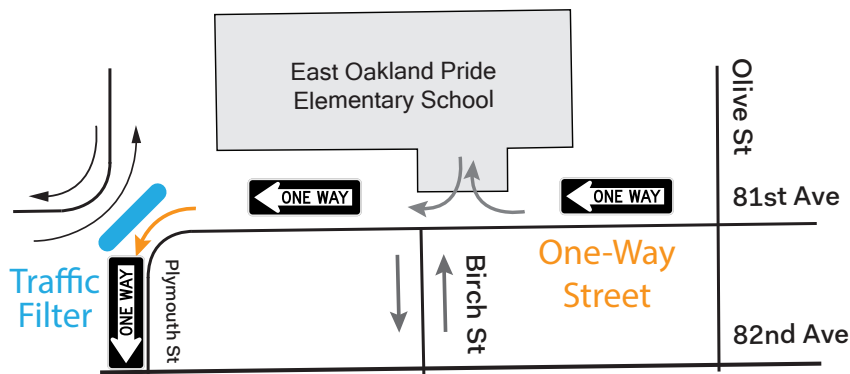

TEMPORARY TRAFFIC PATTERN

Mid-October – Halloween

One-Way Traffic at
Pride Elementary

Tráfico de un solo sentido
cerca de Pride Elementary

City of
Oakland

Department of
Transportation

Calm East Oakland Streets

The Calm East Oakland Streets project aims to create slow, calm, and inviting streets for people to walk and bike safely to neighborhood destinations.

From **mid-October through early November**, including Halloween, OakDOT will implement a **one-way traffic pattern** on:

- **81st Ave** from Olive St to Plymouth St
- **Plymouth St** from 81st Ave to 82nd Ave

Visit the website below to learn about the Calm East Oakland Streets project and share your feedback.

El objetivo del proyecto Calm East Oakland Streets es crear calles seguras que sean agradables para que la gente vaya a pie o en bicicleta a lugares del vecindario.

Desde **mediados de octubre hasta principios de noviembre**, incluido Halloween, OakDOT instalará un patrón de **tráfico de un solo sentido** en:

- **81st Ave** desde Olive St hasta Plymouth St
- **Plymouth St** desde 81st Ave hasta 82nd Ave