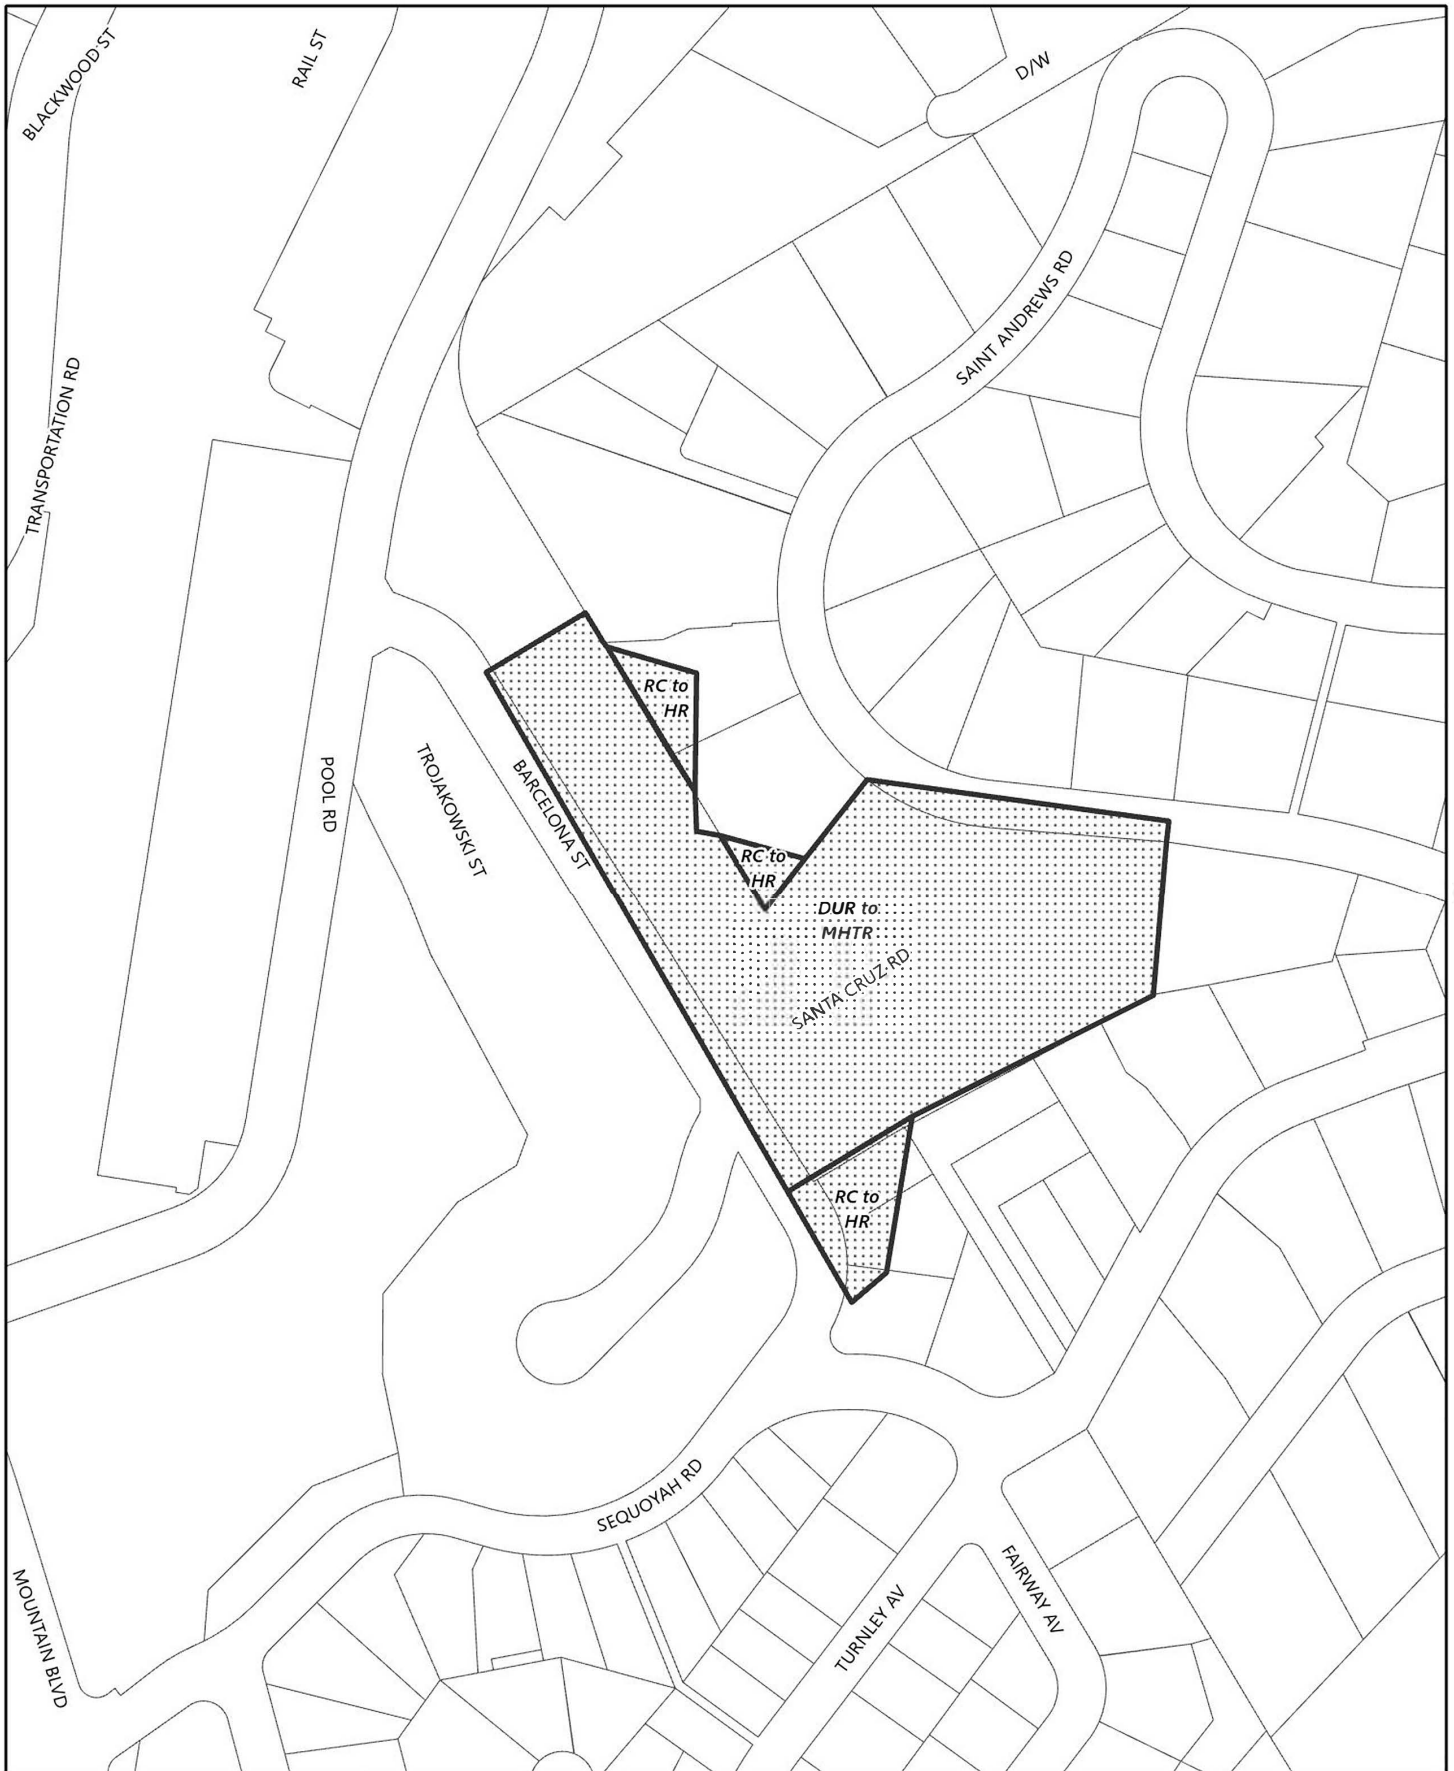

Zoning Map 8.1 (South Hills)

General Plan Update Phase 1 Amendments

 Areas of Zoning Change

100
 Feet

General Plan Map 8.1 (South Hills)
General Plan Update Phase 1 Amendments

 Areas of Change