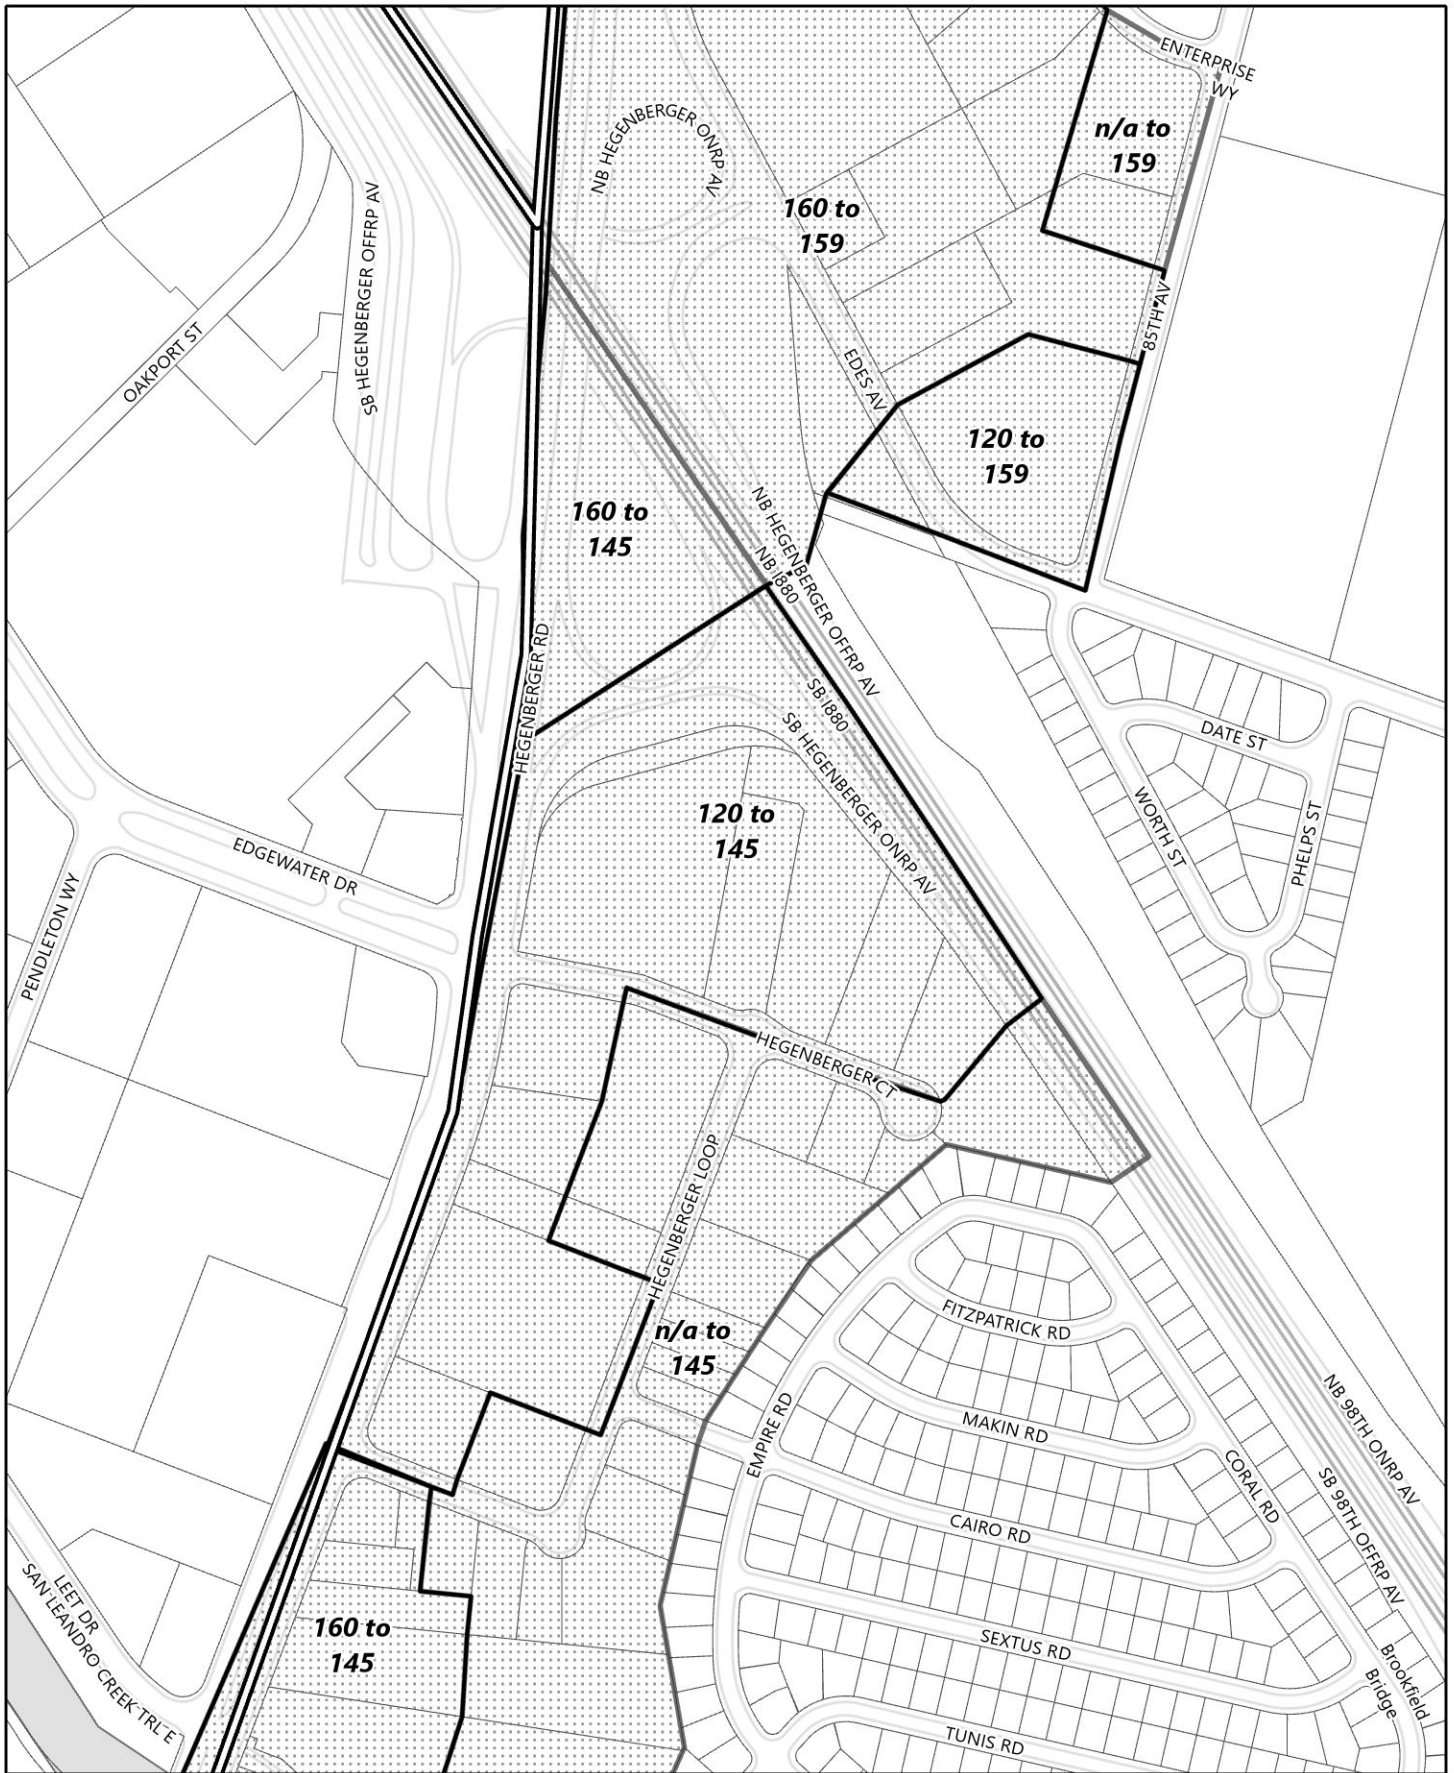

Height Map 7.5 (Elmhurst/Far East Oakland)
General Plan Update Phase 1 Amendments

-  Existing Corridor Height Areas
-  Areas of Change
-  Neighborhood Boundary

Height Map 7.6 (Elmhurst/Far East Oakland)
General Plan Update Phase 1 Amendments

-  Existing Corridor Height Areas
-  Areas of Change
-  Neighborhood Boundary

Height Map 7.7 (Elmhurst/Far East Oakland)

General Plan Update Phase 1 Amendments

-  Areas of Change
-  Existing Corridor Height Areas
-  Neighborhood Boundary

Height Map 7.8 (Elmhurst/Far East Oakland)
General Plan Update Phase 1 Amendments

-  Existing Corridor Height Areas
-  Areas of Change
-  Neighborhood Boundary

100
 Feet

Height Map 7.9 (Elmhurst/Far East Oakland)
General Plan Update Phase 1 Amendments