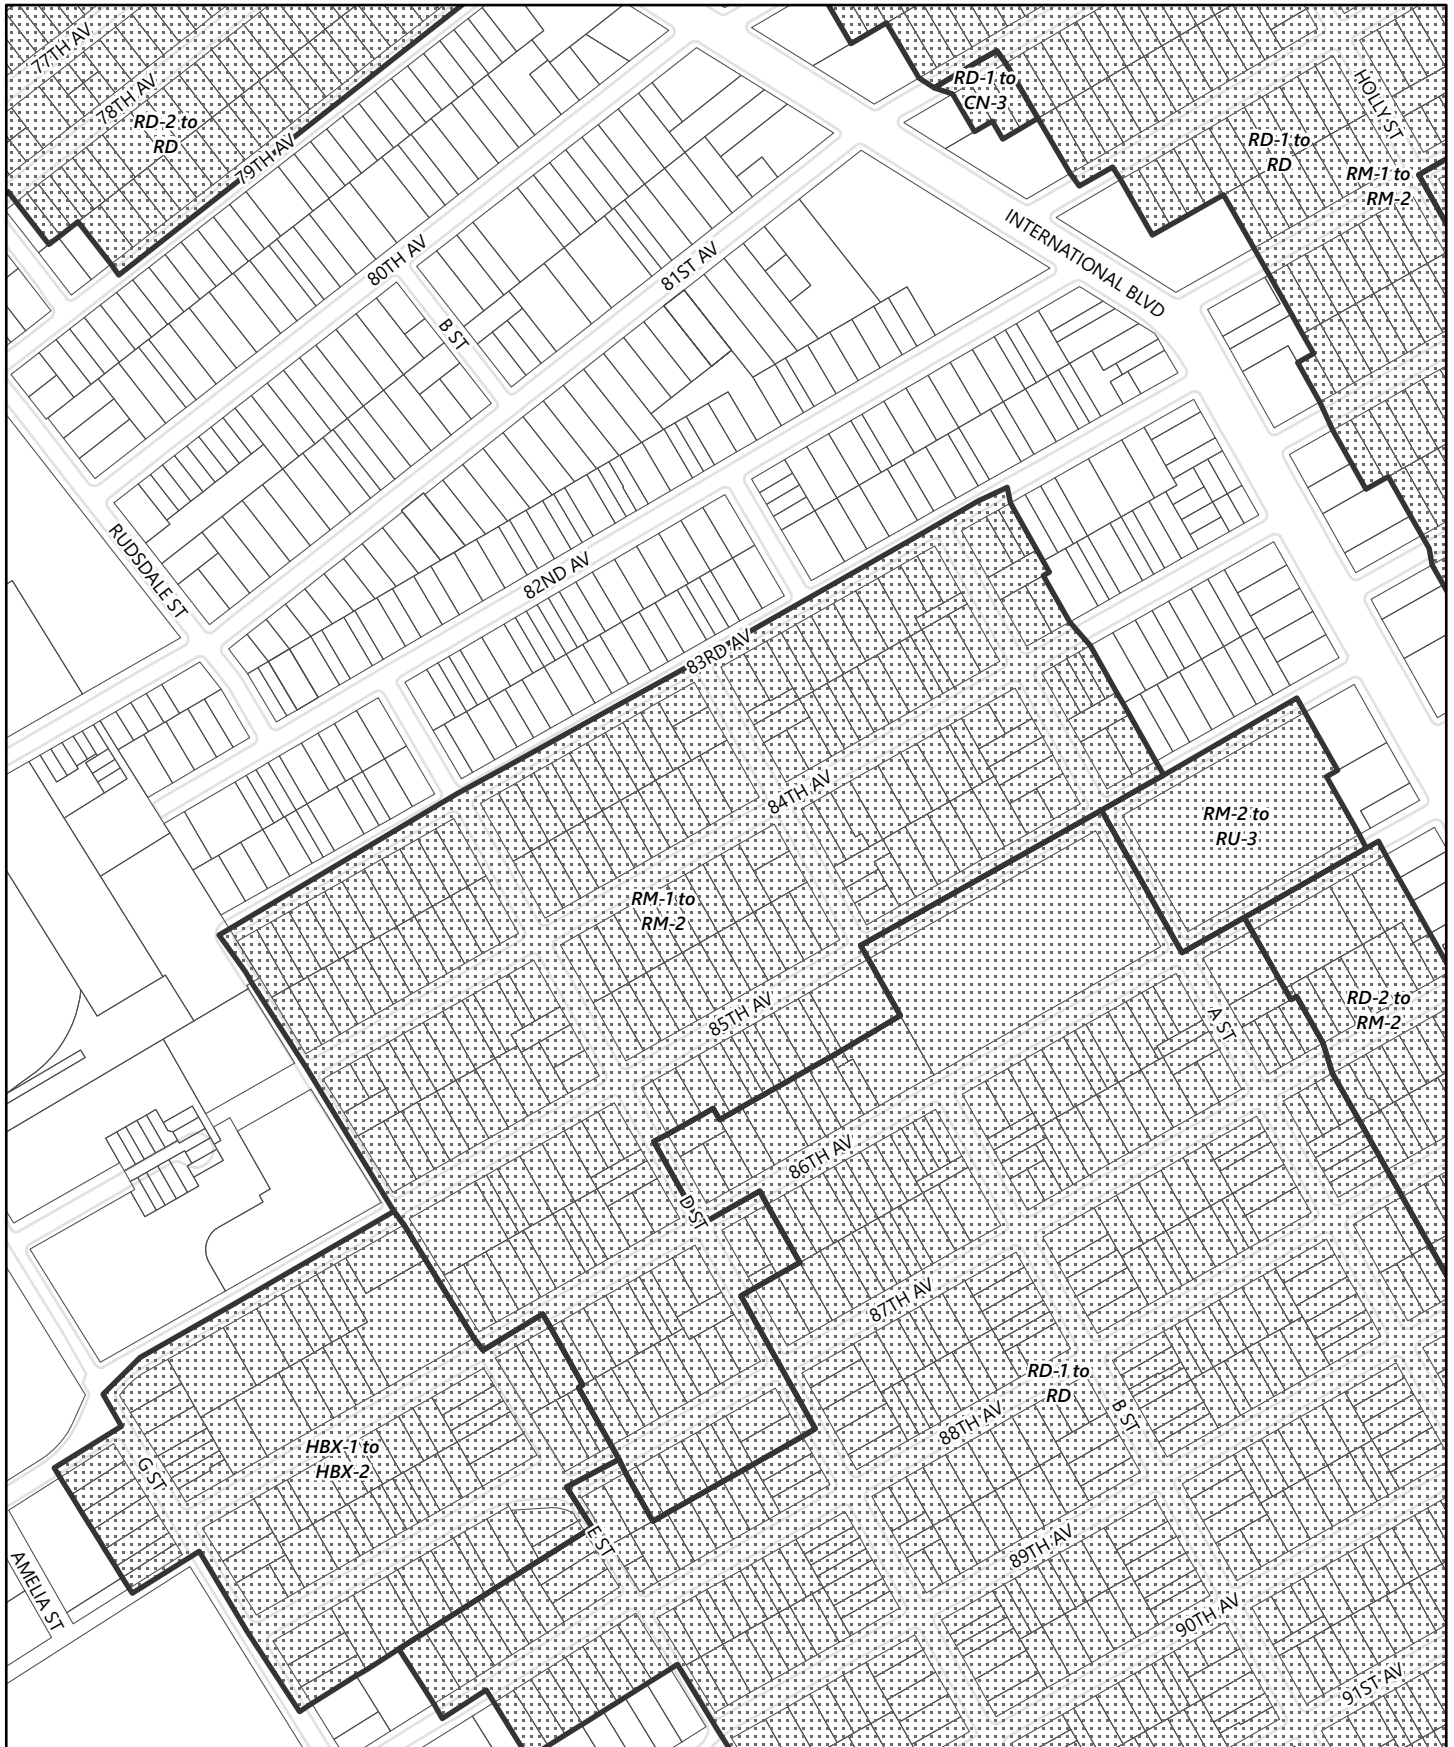

Zoning Map 7.1 (Elmhurst/Far East Oakland)
General Plan Update Phase 1 Amendments

-  Areas of Zoning Change
-  Neighborhood Boundary

100
 Feet

Zoning Map 7.2 (Elmhurst/Far East Oakland)

General Plan Update Phase 1 Amendments

-  Areas of Zoning Change
-  Neighborhood Boundary

100
Feet

Zoning Map 7.3 (Elmhurst/Far East Oakland)

General Plan Update Phase 1 Amendments

-  Areas of Zoning Change
-  Neighborhood Boundary

100
 Feet

Zoning Map 7.4 (Elmhurst/Far East Oakland)

General Plan Update Phase 1 Amendments

-  Areas of Zoning Change
-  Neighborhood Boundary

100
 Feet

Zoning Map 7.5 (Elmhurst/Far East Oakland)

General Plan Update Phase 1 Amendments

-  Areas of Zoning Change
-  Neighborhood Boundary

100
 Feet

Zoning Map 7.6 (Elmhurst/Far East Oakland)

General Plan Update Phase 1 Amendments

-  Areas of Zoning Change
-  Neighborhood Boundary

100
 Feet

Zoning Map 7.7 (Elmhurst/Far East Oakland)

General Plan Update Phase 1 Amendments