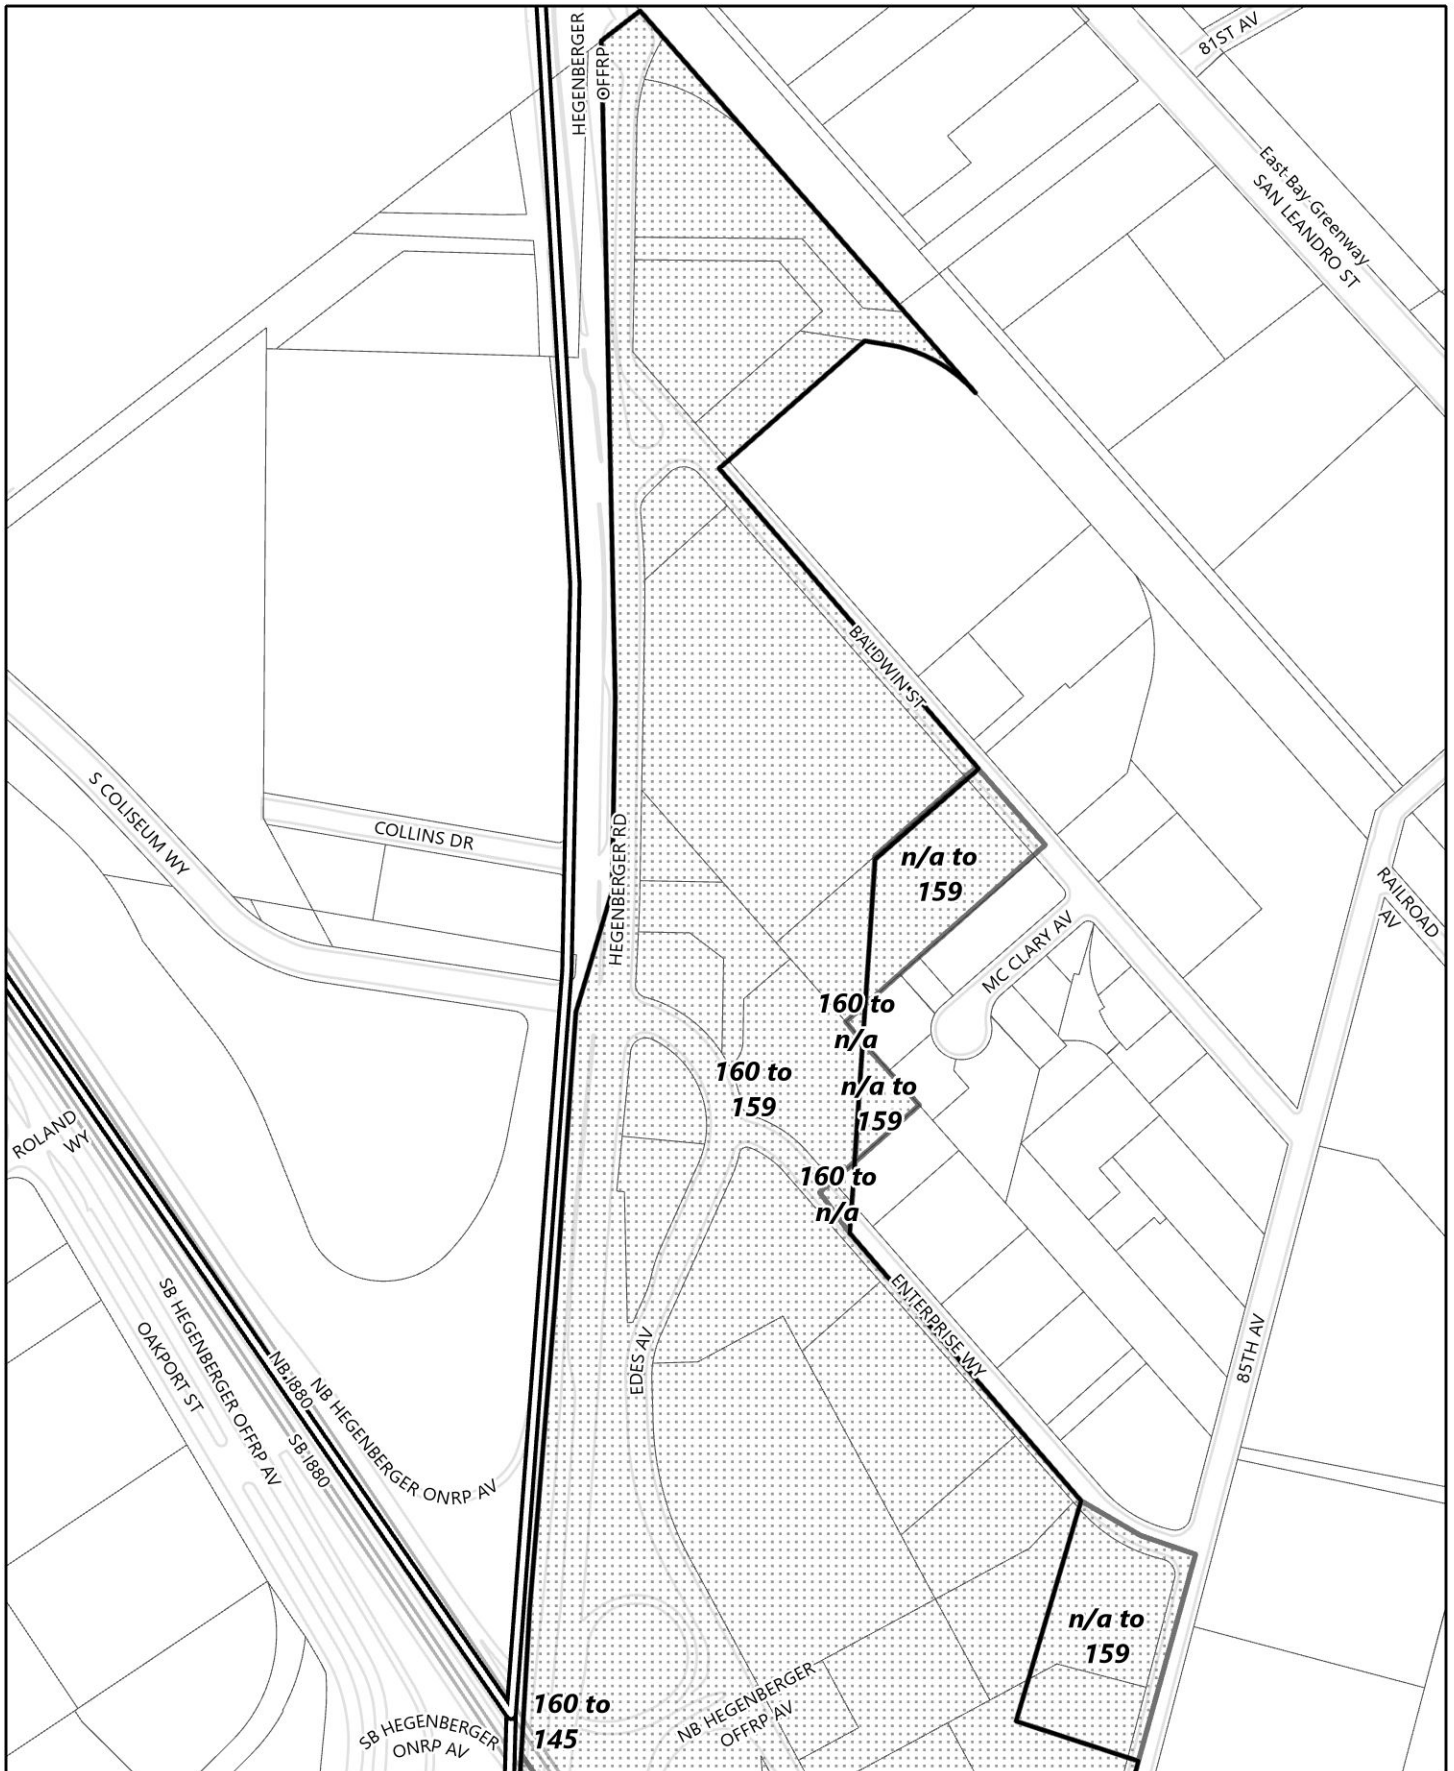

-  Existing Corridor Height Areas
-  Areas of Change
-  Neighborhood Boundary

Height Map 7.7 (Elmhurst/Far East Oakland)

General Plan Update Phase 1 Amendments

-  Areas of Change
-  Existing Corridor Height Areas
-  Neighborhood Boundary

Height Map 7.8 (Elmhurst/Far East Oakland)
General Plan Update Phase 1 Amendments

-  Existing Corridor Height Areas
-  Areas of Change
-  Neighborhood Boundary

100
 Feet

Height Map 7.9 (Elmhurst/Far East Oakland)
General Plan Update Phase 1 Amendments