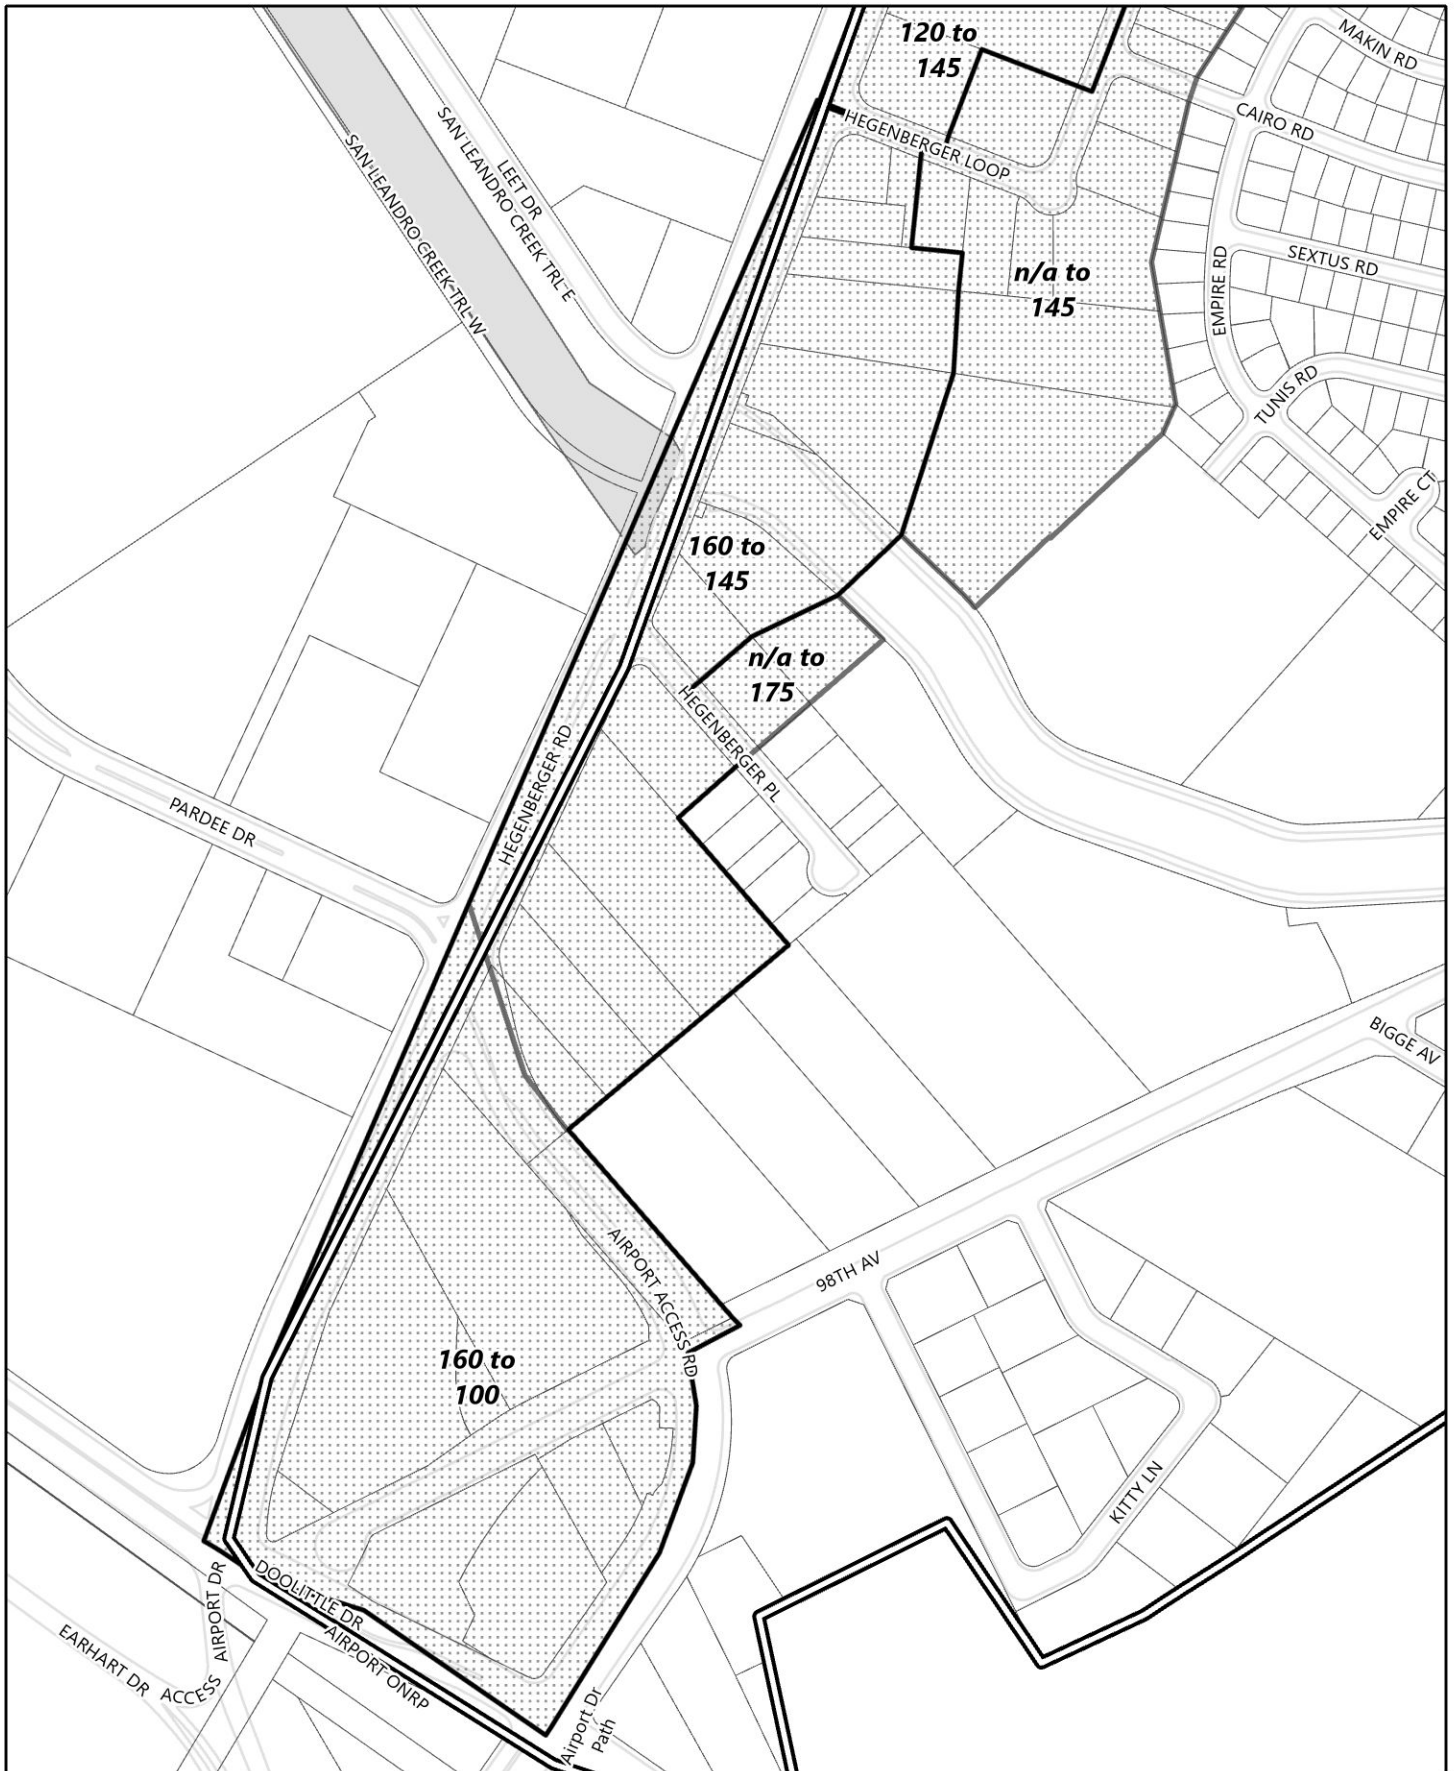

General Plan Update Phase 1 Amendments

-  Areas of Zoning Change
-  Neighborhood Boundary

100
 Feet

Zoning Map 7.5 (Elmhurst/Far East Oakland)

General Plan Update Phase 1 Amendments

-  Areas of Zoning Change
-  Neighborhood Boundary

-  Existing Corridor Height Areas
-  Areas of Change
-  Neighborhood Boundary

Height Map 7.7 (Elmhurst/Far East Oakland)

General Plan Update Phase 1 Amendments

-  Areas of Change
-  Existing Corridor Height Areas
-  Neighborhood Boundary

Height Map 7.8 (Elmhurst/Far East Oakland)
General Plan Update Phase 1 Amendments

-  Existing Corridor Height Areas
-  Areas of Change
-  Neighborhood Boundary

100
 Feet

Height Map 7.9 (Elmhurst/Far East Oakland)
General Plan Update Phase 1 Amendments

-  Existing Corridor Height Areas
-  Areas of Change
-  Neighborhood Boundary

100
 Feet

Height Map 7.10 (Elmhurst/Far East Oakland)
General Plan Update Phase 1 Amendments

-  Existing Corridor Height Areas
-  Areas of Change
-  Neighborhood Boundary