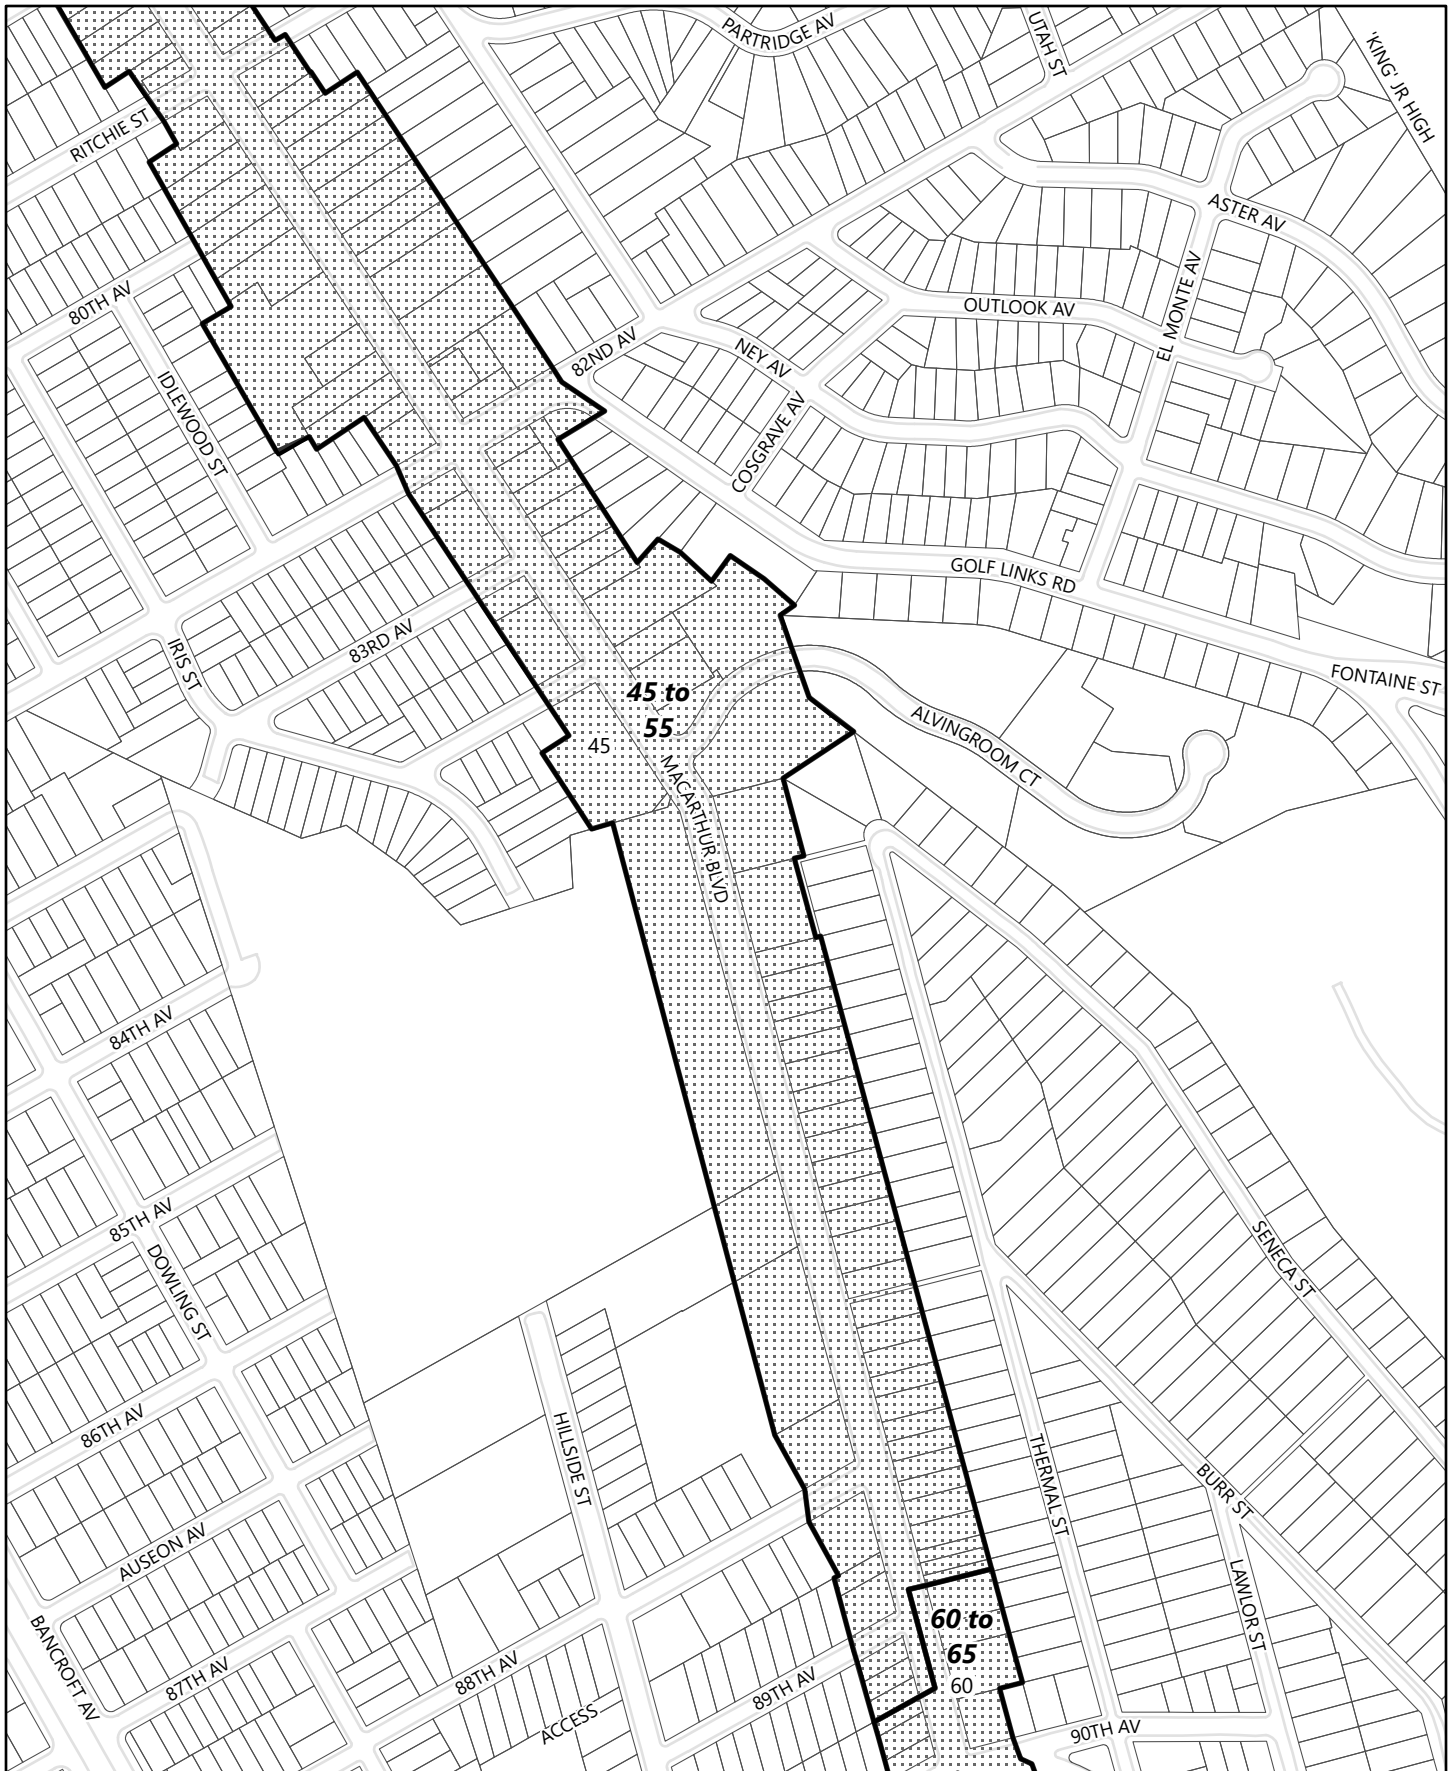

 Areas of Zoning Change
 Neighborhood Boundary
 100 Feet

Zoning Map 7.13 (Elmhurst/Far East Oakland)

General Plan Update Phase 1 Amendments

Zoning Map 7.14 (Elmhurst/Far East Oakland)

General Plan Update Phase 1 Amendments

-  Areas of Zoning Change
-  Neighborhood Boundary

100
Feet

Height Map 7.1 (Elmhurst/Far East Oakland)

General Plan Update Phase 1 Amendments

-  Areas of Change
-  Existing Corridor Height Areas
-  Neighborhood Boundary

Height Map 7.2 (Elmhurst/Far East Oakland)
General Plan Update Phase 1 Amendments

-  Existing Corridor Height Areas
-  Areas of Change
-  Neighborhood Boundary

Height Map 7.3 (Elmhurst/Far East Oakland)
General Plan Update Phase 1 Amendments