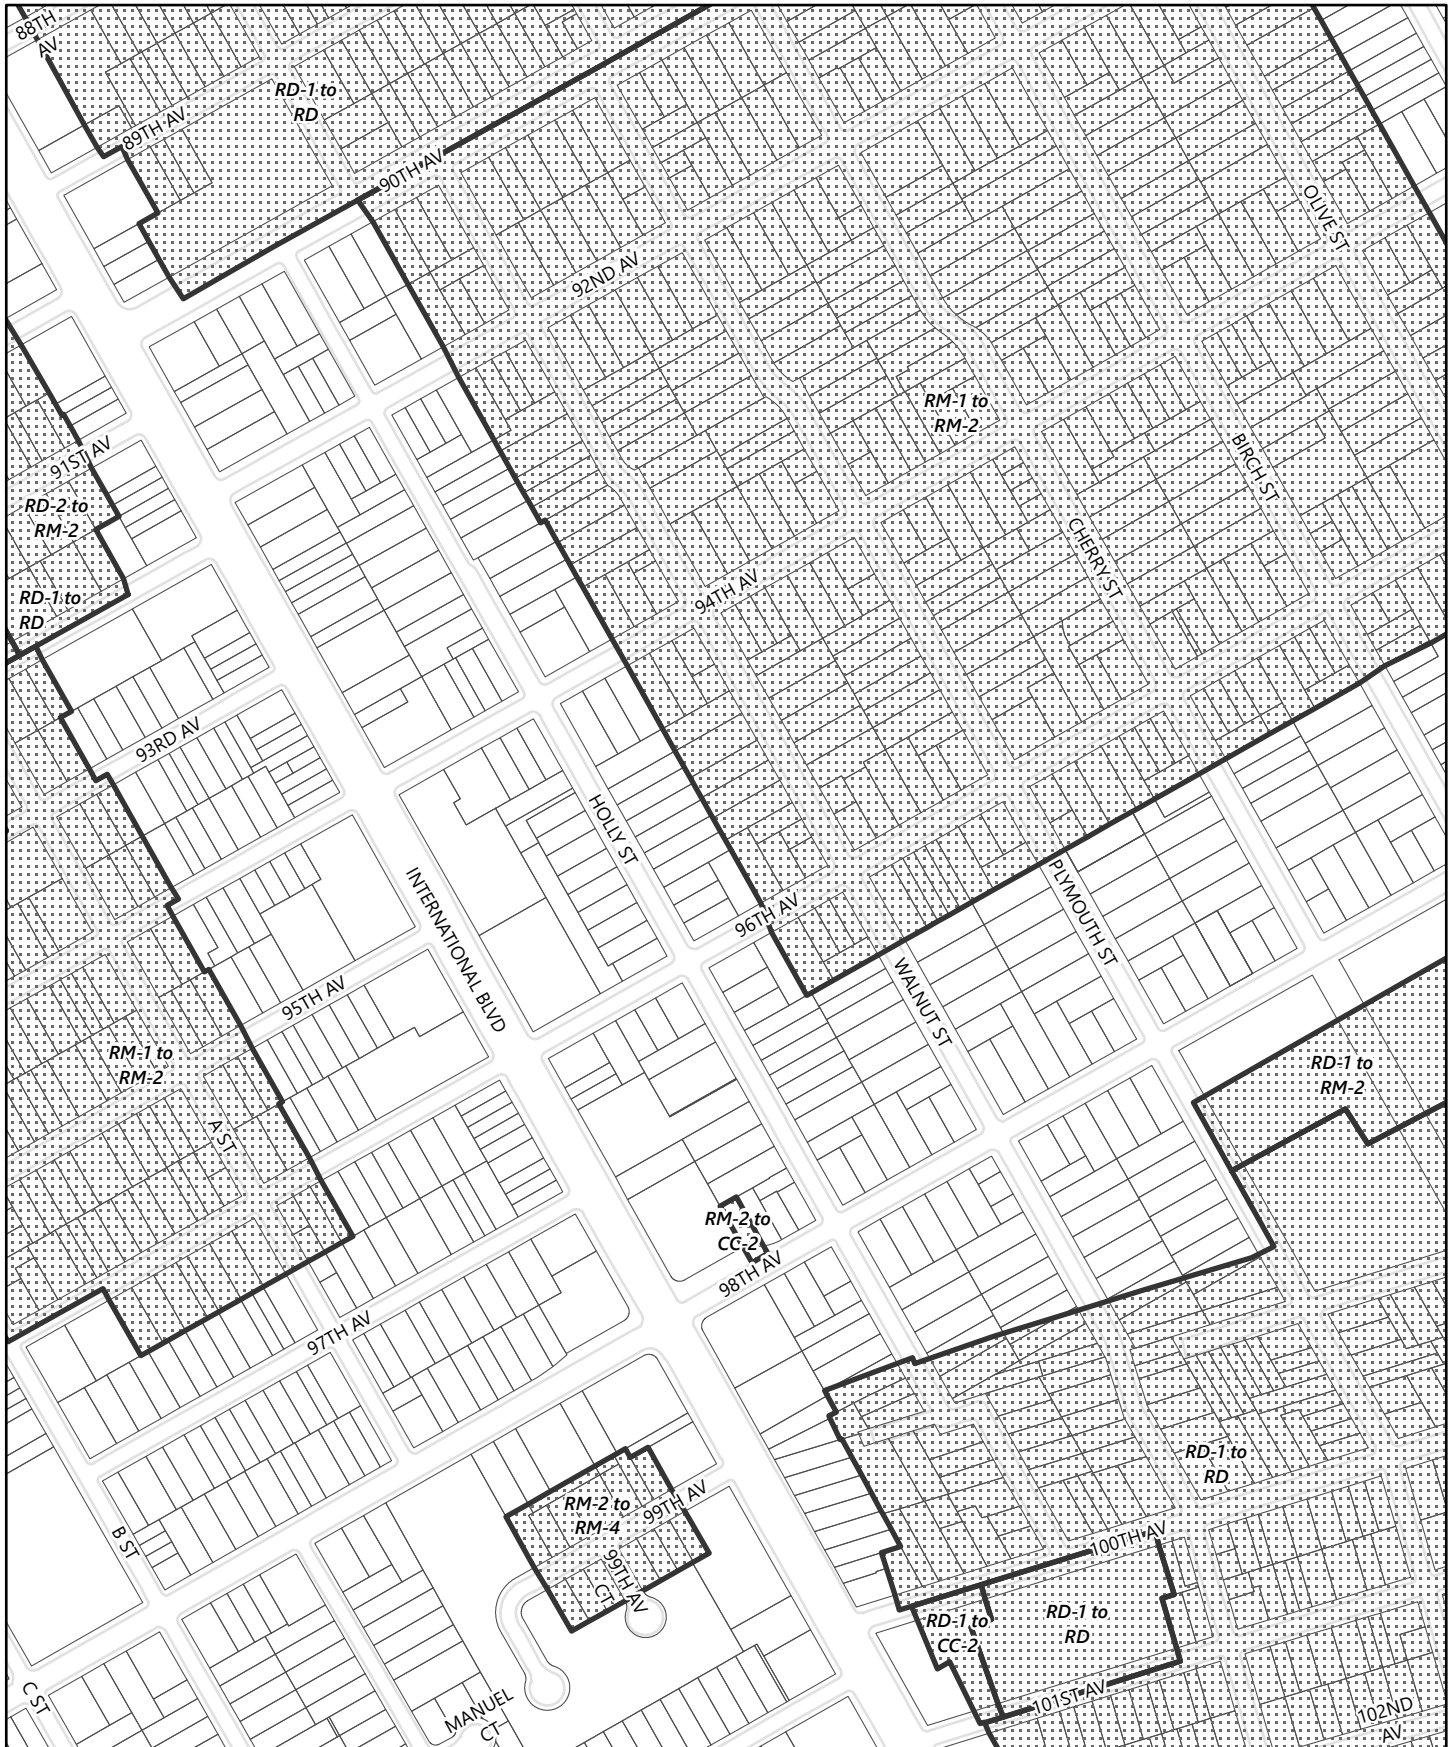

General Plan Update Phase 1 Amendments

-  Areas of Zoning Change
-  Neighborhood Boundary

100
 Feet

Zoning Map 7.5 (Elmhurst/Far East Oakland)

General Plan Update Phase 1 Amendments

-  Areas of Zoning Change
-  Neighborhood Boundary

100
 Feet

Zoning Map 7.6 (Elmhurst/Far East Oakland)

General Plan Update Phase 1 Amendments

-  Areas of Zoning Change
-  Neighborhood Boundary

100
 Feet

Zoning Map 7.7 (Elmhurst/Far East Oakland)

General Plan Update Phase 1 Amendments

-  Areas of Zoning Change
-  Neighborhood Boundary

100
 Feet

Zoning Map 7.8 (Elmhurst/Far East Oakland)

General Plan Update Phase 1 Amendments

-  Areas of Zoning Change
-  Neighborhood Boundary

100
Feet

Zoning Map 7.9 (Elmhurst/Far East Oakland)

General Plan Update Phase 1 Amendments

-  Areas of Zoning Change
-  Neighborhood Boundary

100
 Feet

Zoning Map 7.10 (Elmhurst/Far East Oakland)

General Plan Update Phase 1 Amendments

-  Areas of Zoning Change
-  Neighborhood Boundary