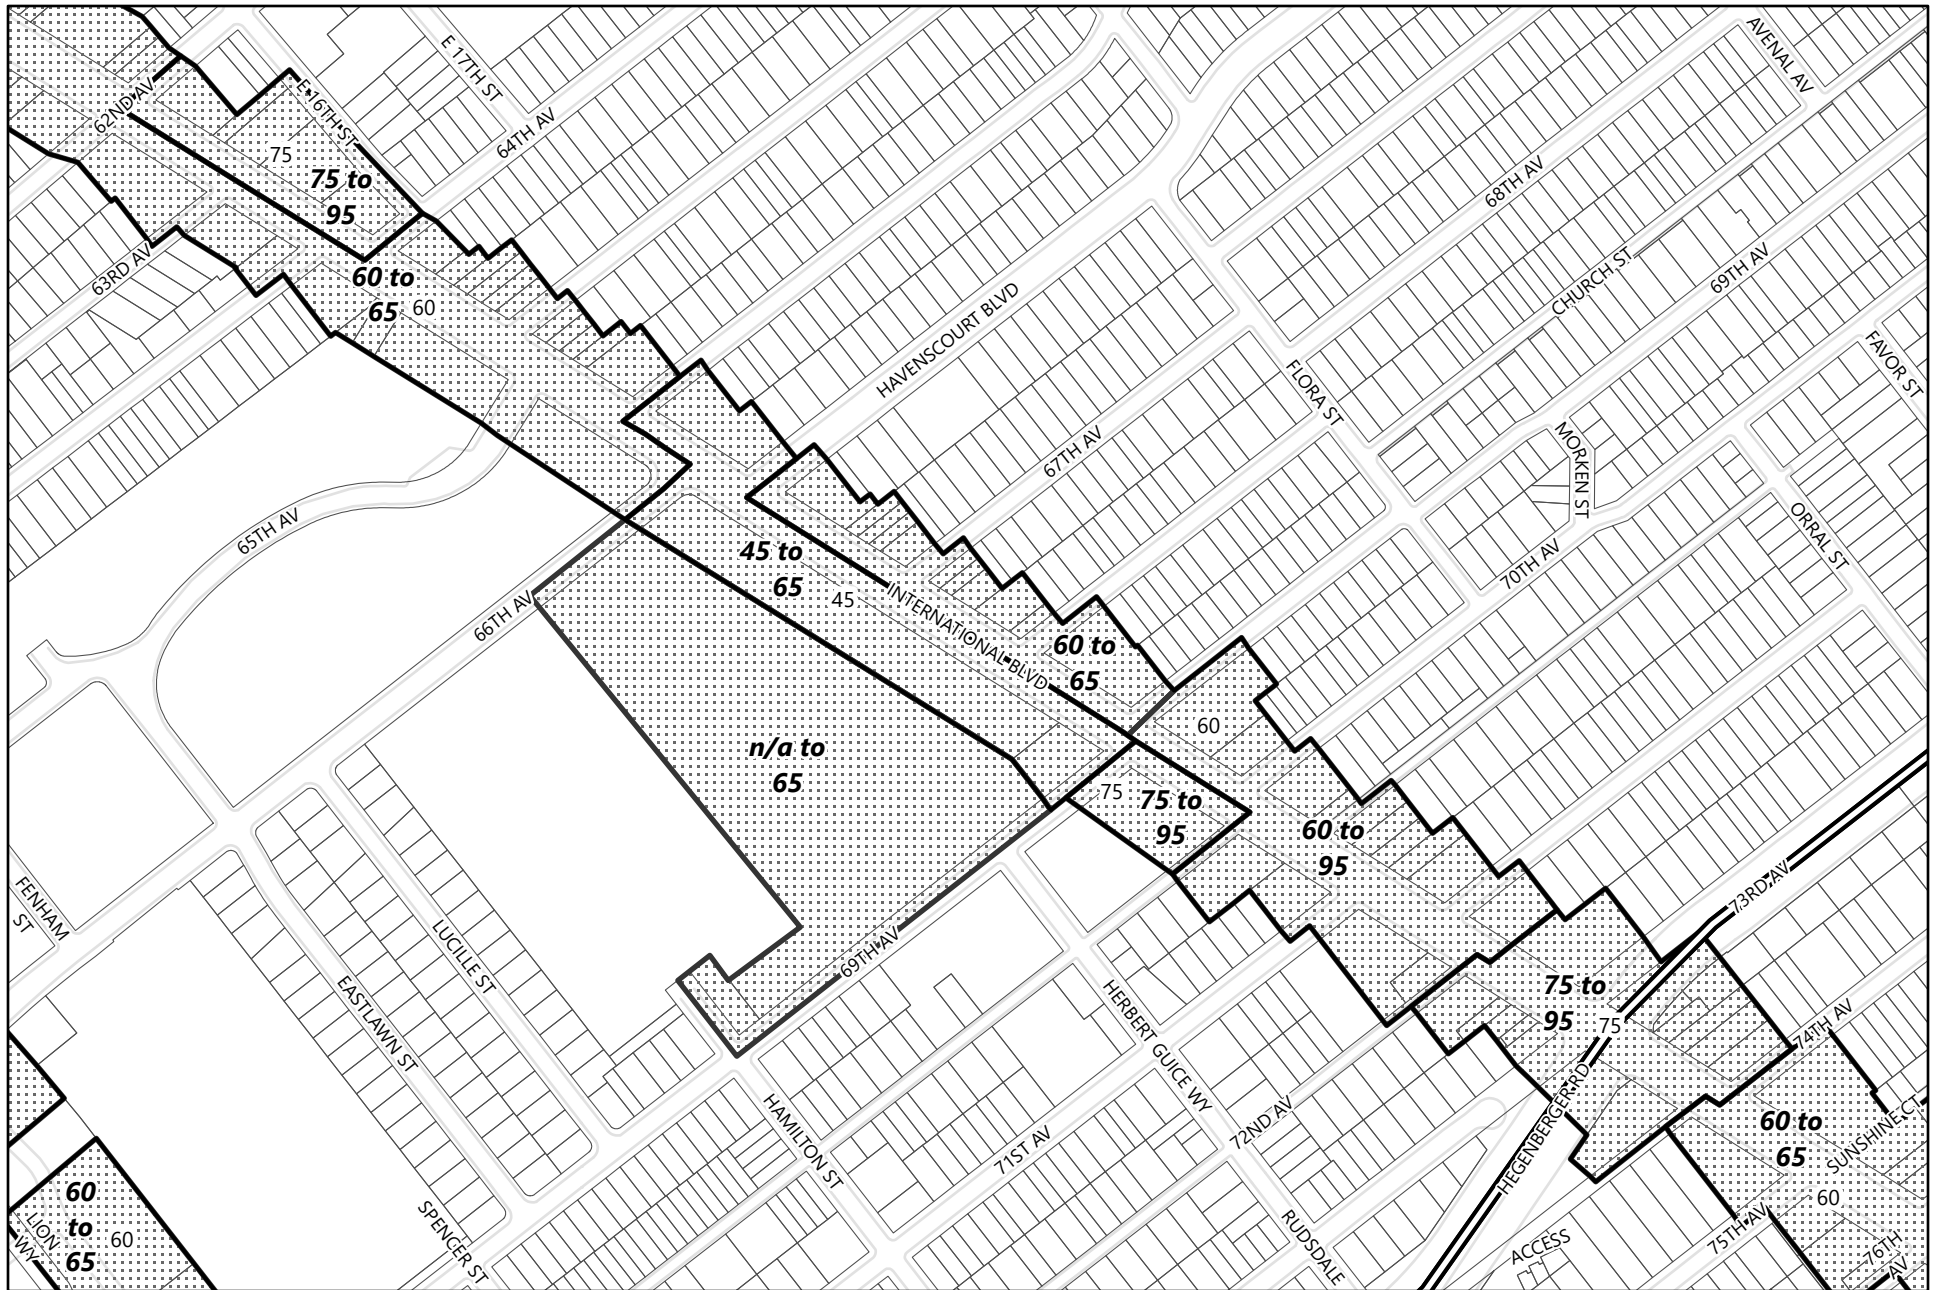

Zoning Map 6.1 (Melrose/Seminary/Coliseum)

General Plan Update Phase 1 Amendments

-  Areas of Zoning Change
-  Neighborhood Boundary

100 Feet

Zoning Map 6.2 (Melrose/Seminary/Coliseum)

General Plan Update Phase 1 Amendments

-  Areas of Zoning Change
-  Neighborhood Boundary

100
Feet

Zoning Map 6.3 (Melrose/Seminary/Coliseum)

General Plan Update Phase 1 Amendments

-  Areas of Zoning Change
-  Neighborhood Boundary
-  100 Feet
- 

Zoning Map 6.4 (Melrose/Seminary/Coliseum)

General Plan Update Phase 1 Amendments

-  Areas of Zoning Change
-  Neighborhood Boundary

100
Feet

Height Map 6.1 (Melrose/Seminary/Coliseum)

General Plan Update Phase 1 Amendments

-  Areas of Change
-  Existing Corridor Height Areas
-  Neighborhood Boundary

Height Map 6.2 (Melrose/Seminary/Coliseum)

General Plan Update Phase 1 Amendments

-  Areas of Change
-  Existing Corridor Height Areas
-  Neighborhood Boundary