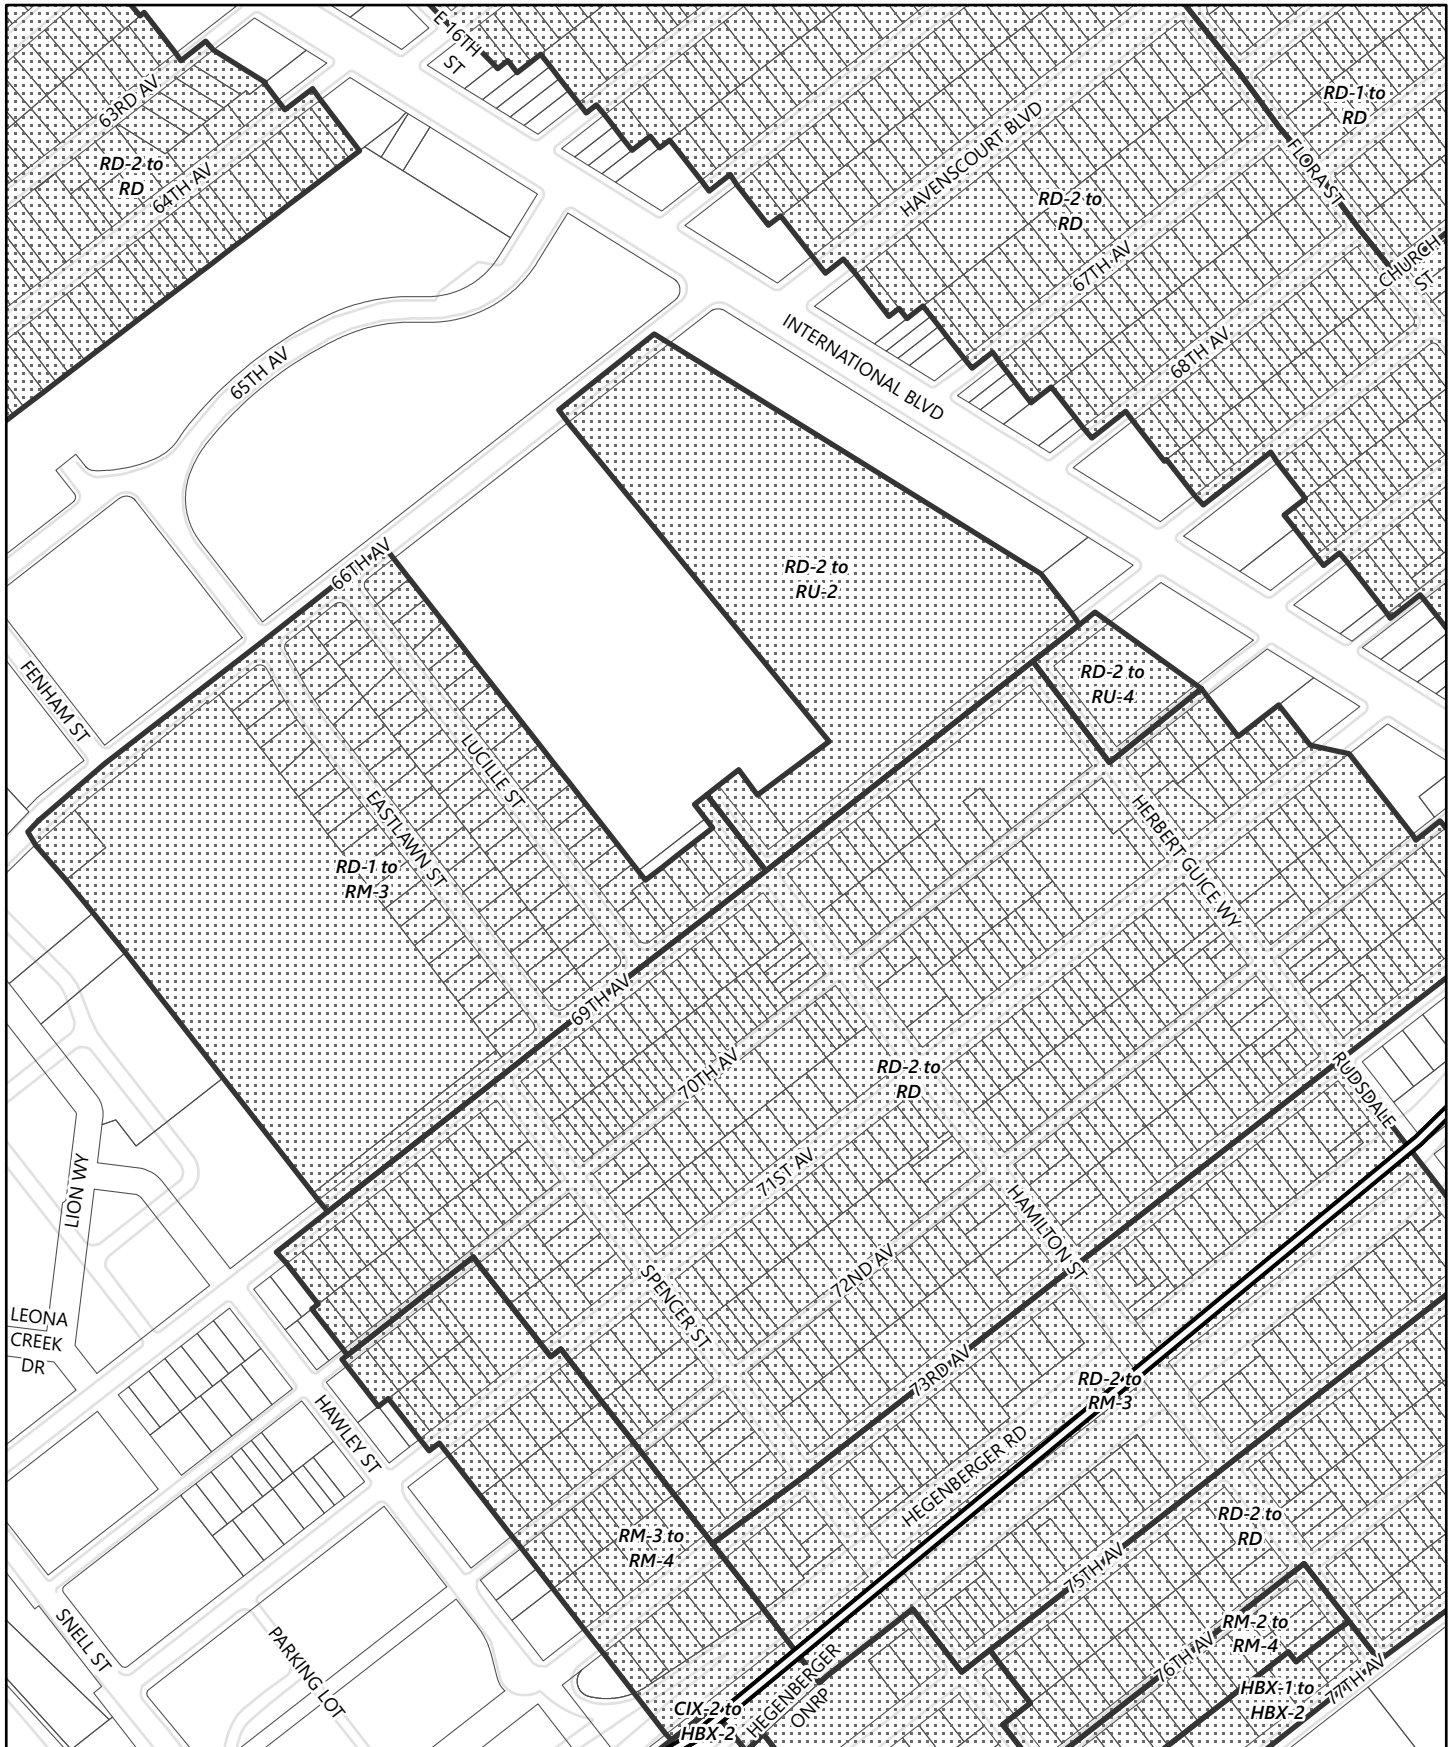

Zoning Map 6.1 (Melrose/Seminary/Coliseum)

General Plan Update Phase 1 Amendments

-  Areas of Zoning Change
-  Neighborhood Boundary

100 Feet

Zoning Map 6.2 (Melrose/Seminary/Coliseum)

General Plan Update Phase 1 Amendments

-  Areas of Zoning Change
-  Neighborhood Boundary

100
Feet

Zoning Map 6.3 (Melrose/Seminary/Coliseum)

General Plan Update Phase 1 Amendments

-  Areas of Zoning Change
-  Neighborhood Boundary
-  100 Feet
- 

Zoning Map 6.4 (Melrose/Seminary/Coliseum)

General Plan Update Phase 1 Amendments

-  Areas of Zoning Change
-  Neighborhood Boundary

100
Feet

Height Map 6.1 (Melrose/Seminary/Coliseum)

General Plan Update Phase 1 Amendments

-  Areas of Change
-  Existing Corridor Height Areas
-  Neighborhood Boundary

Height Map 6.2 (Melrose/Seminary/Coliseum)

General Plan Update Phase 1 Amendments

-  Areas of Change
-  Existing Corridor Height Areas
-  Neighborhood Boundary