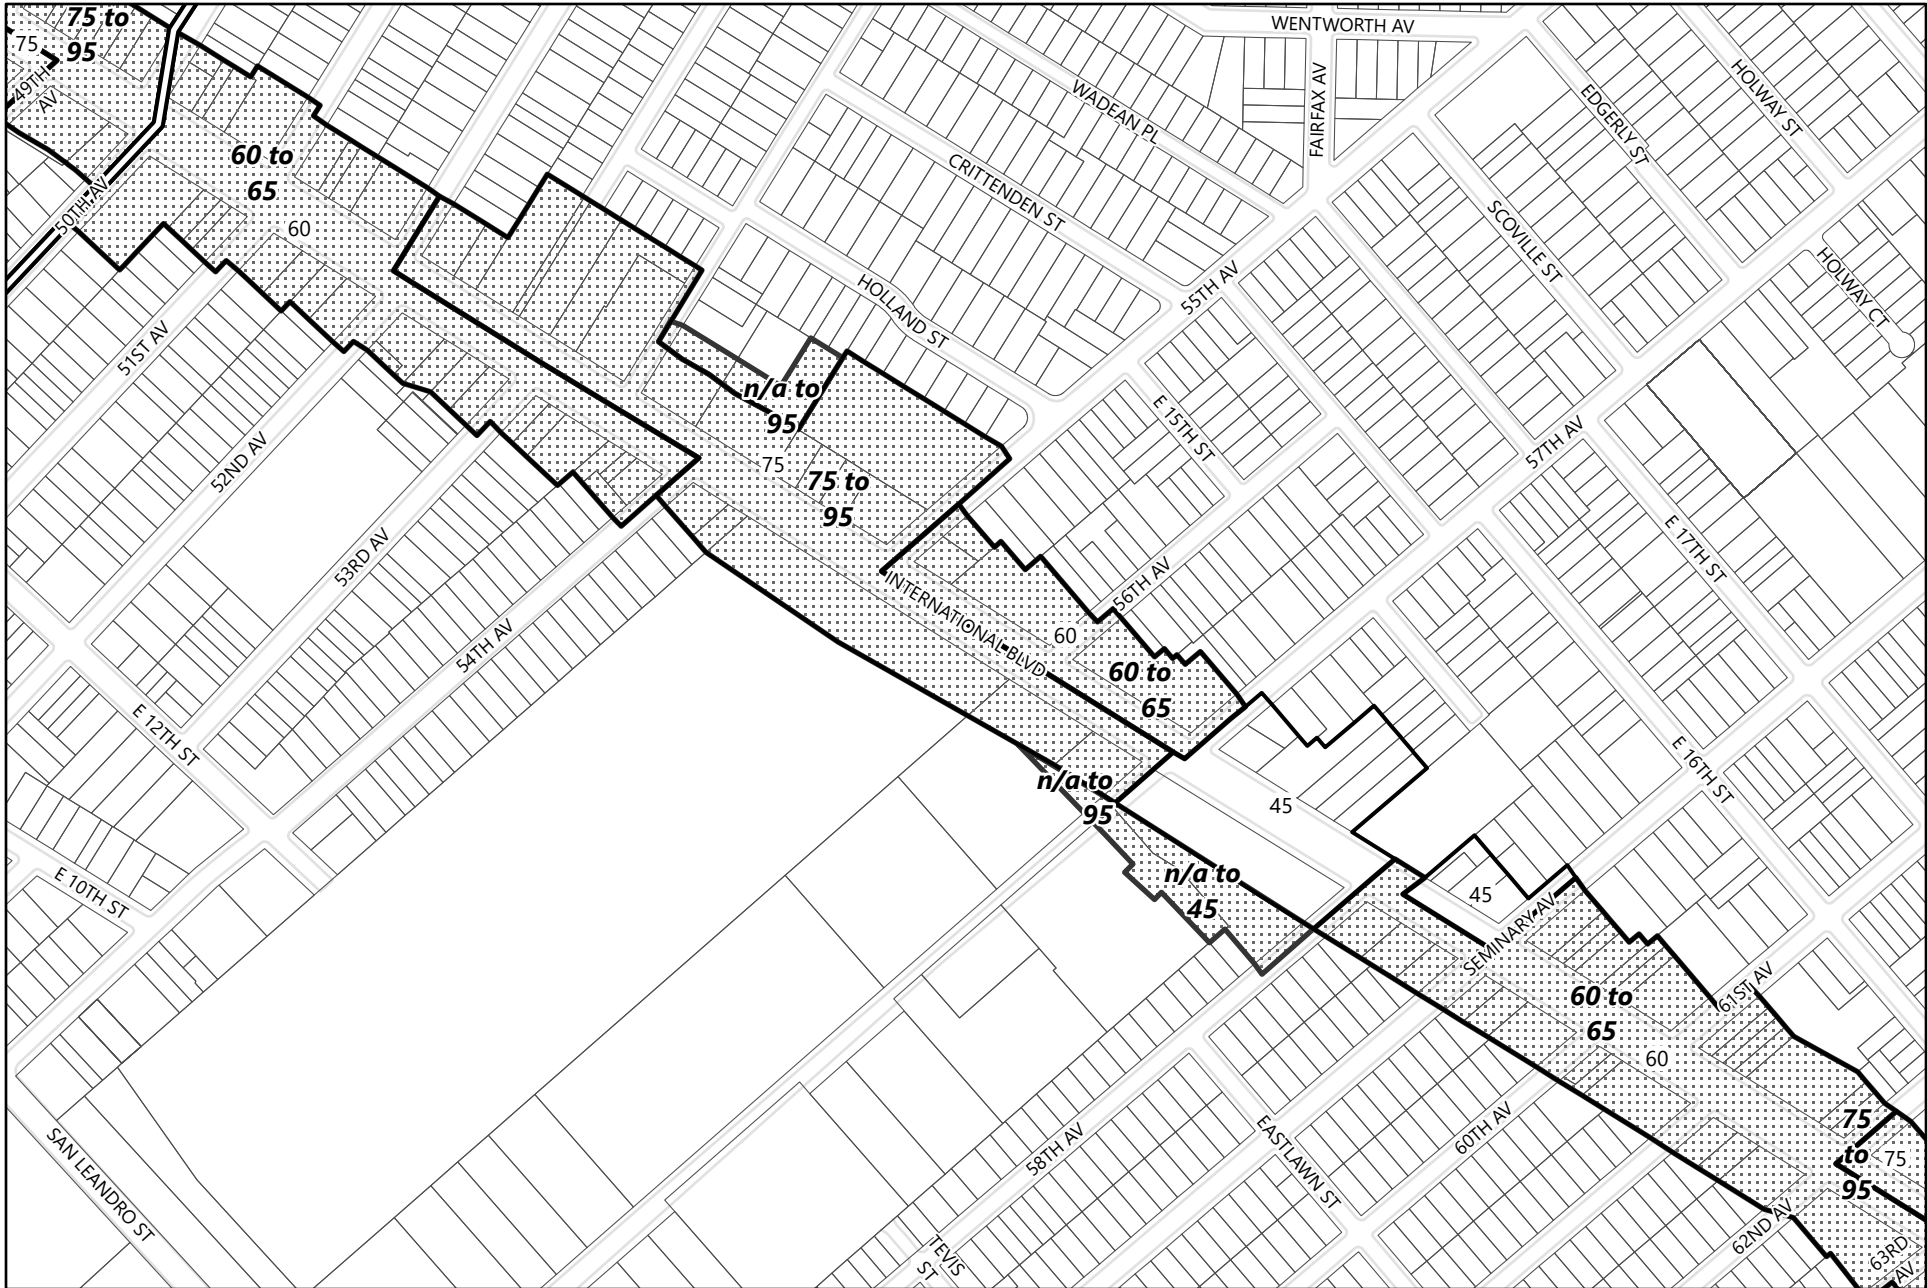

Zoning Map 6.1 (Melrose/Seminary/Coliseum)

General Plan Update Phase 1 Amendments

-  Areas of Zoning Change
-  Neighborhood Boundary

100 Feet

Zoning Map 6.2 (Melrose/Seminary/Coliseum)

General Plan Update Phase 1 Amendments

-  Areas of Zoning Change
-  Neighborhood Boundary

100
Feet

Zoning Map 6.3 (Melrose/Seminary/Coliseum)

General Plan Update Phase 1 Amendments

-  Areas of Zoning Change
-  Neighborhood Boundary
-  100 Feet
- 

Zoning Map 6.4 (Melrose/Seminary/Coliseum)

General Plan Update Phase 1 Amendments

-  Areas of Zoning Change
-  Neighborhood Boundary

100
Feet

Height Map 6.1 (Melrose/Seminary/Coliseum)

General Plan Update Phase 1 Amendments

-  Areas of Change
-  Existing Corridor Height Areas
-  Neighborhood Boundary

Height Map 6.2 (Melrose/Seminary/Coliseum)

General Plan Update Phase 1 Amendments

-  Areas of Change
-  Existing Corridor Height Areas
-  Neighborhood Boundary