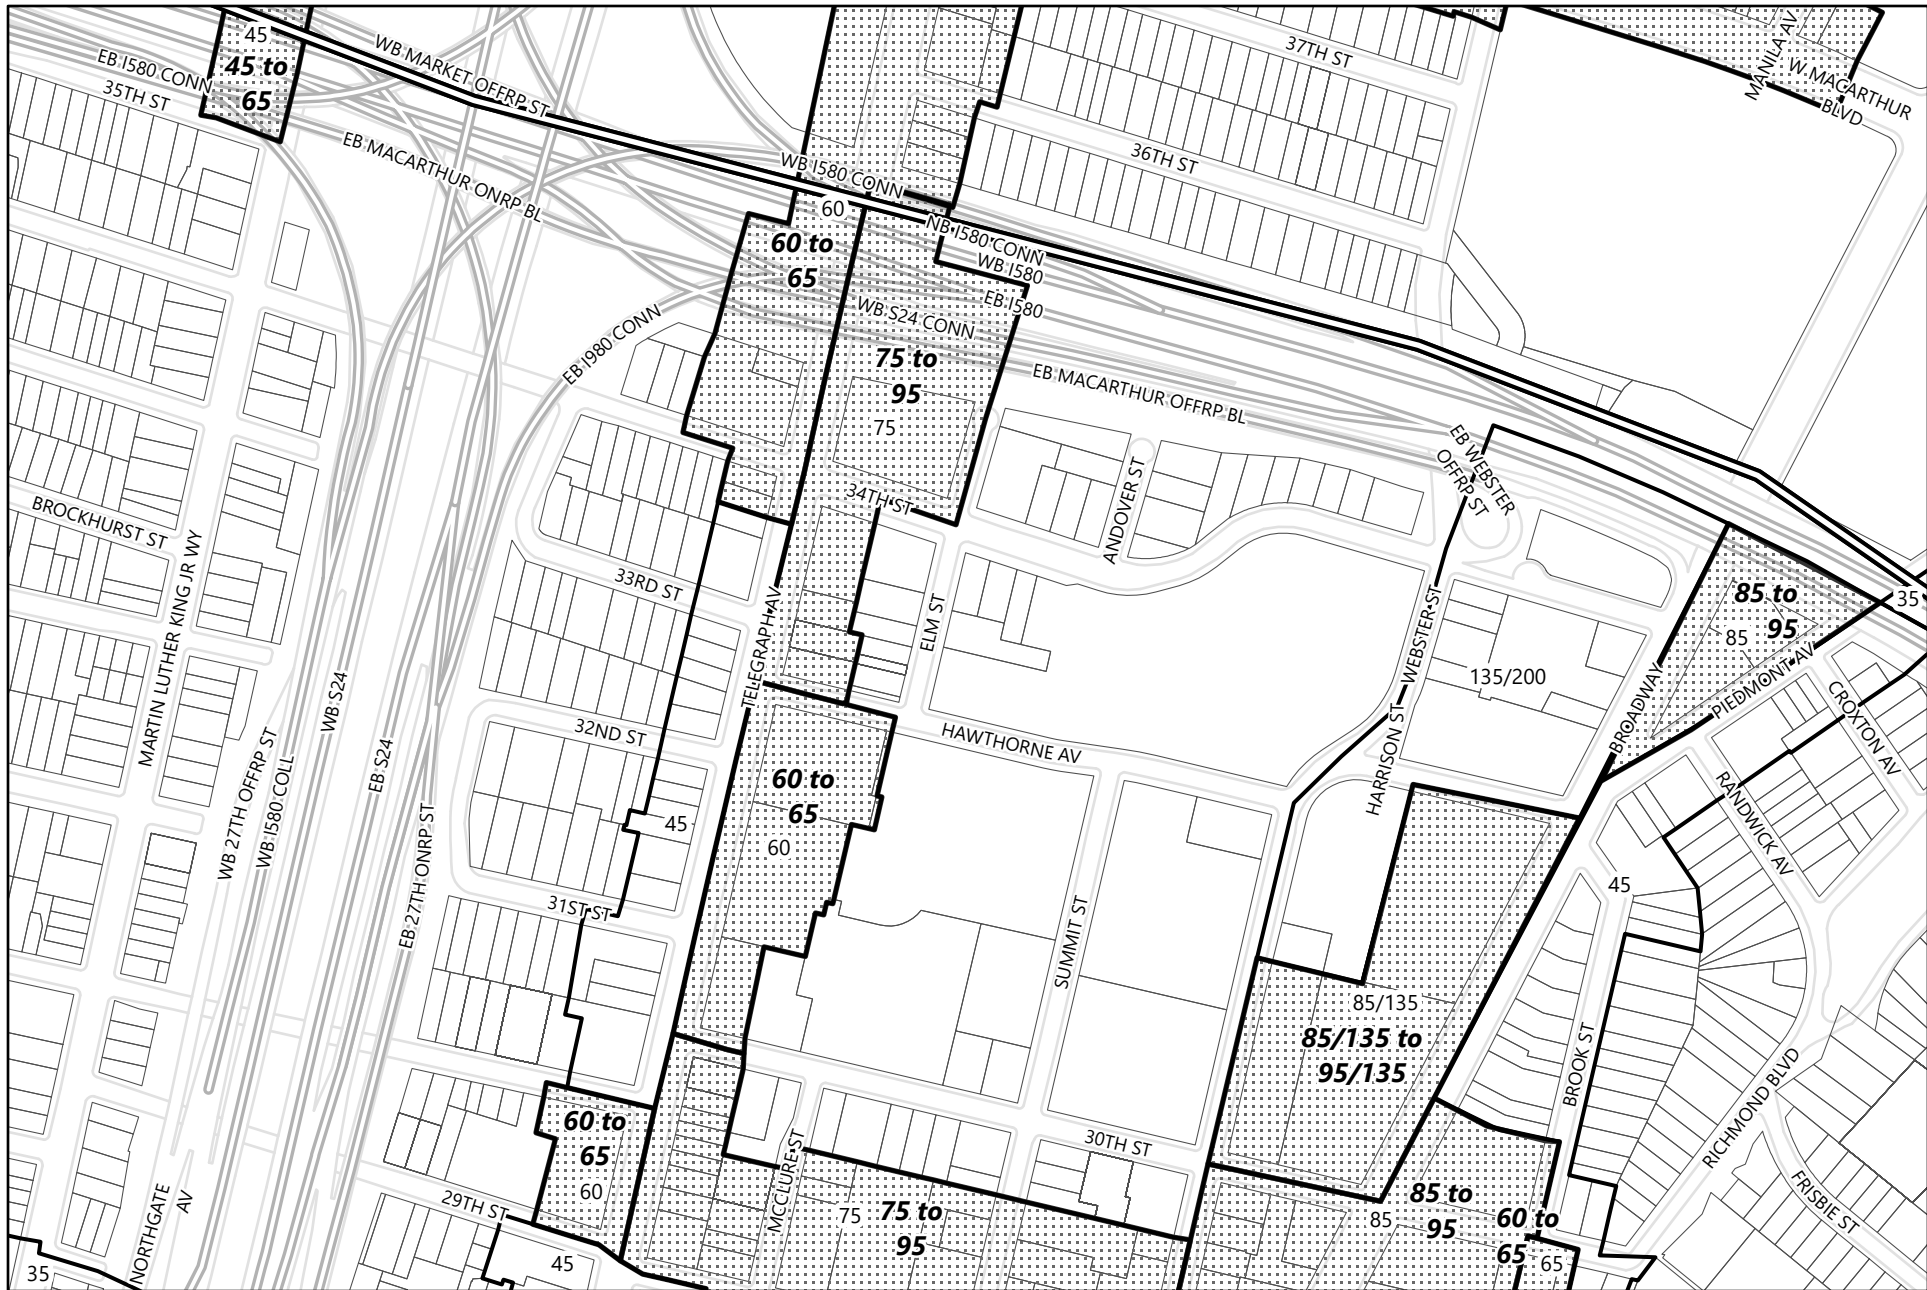

General Plan Update Phase 1 Amendments

-  Areas of Zoning Change
-  Neighborhood Boundary

100
 Feet

Zoning Map 1.5 (West Oakland)

General Plan Update Phase 1 Amendments

-  Areas of Zoning Change
-  Neighborhood Boundary

100
 Feet

Height Map 1.1 (West Oakland)

General Plan Update Phase 1 Amendments

-  Areas of Change
-  Existing Corridor Height Areas
-  Neighborhood Boundary

Height Map 1.2 (West Oakland)

General Plan Update Phase 1 Amendments

-  Areas of Change
-  Existing Corridor Height Areas
-  Neighborhood Boundary

Height Map 1.3 (West Oakland)

General Plan Update Phase 1 Amendments

-  Areas of Change
-  Existing Corridor Height Areas
-  Neighborhood Boundary

Height Map 1.4 (West Oakland)

General Plan Update Phase 1 Amendments

-  Areas of Change
-  Existing Corridor Height Areas
-  Neighborhood Boundary

Height Map 1.5 (West Oakland)

General Plan Update Phase 1 Amendments