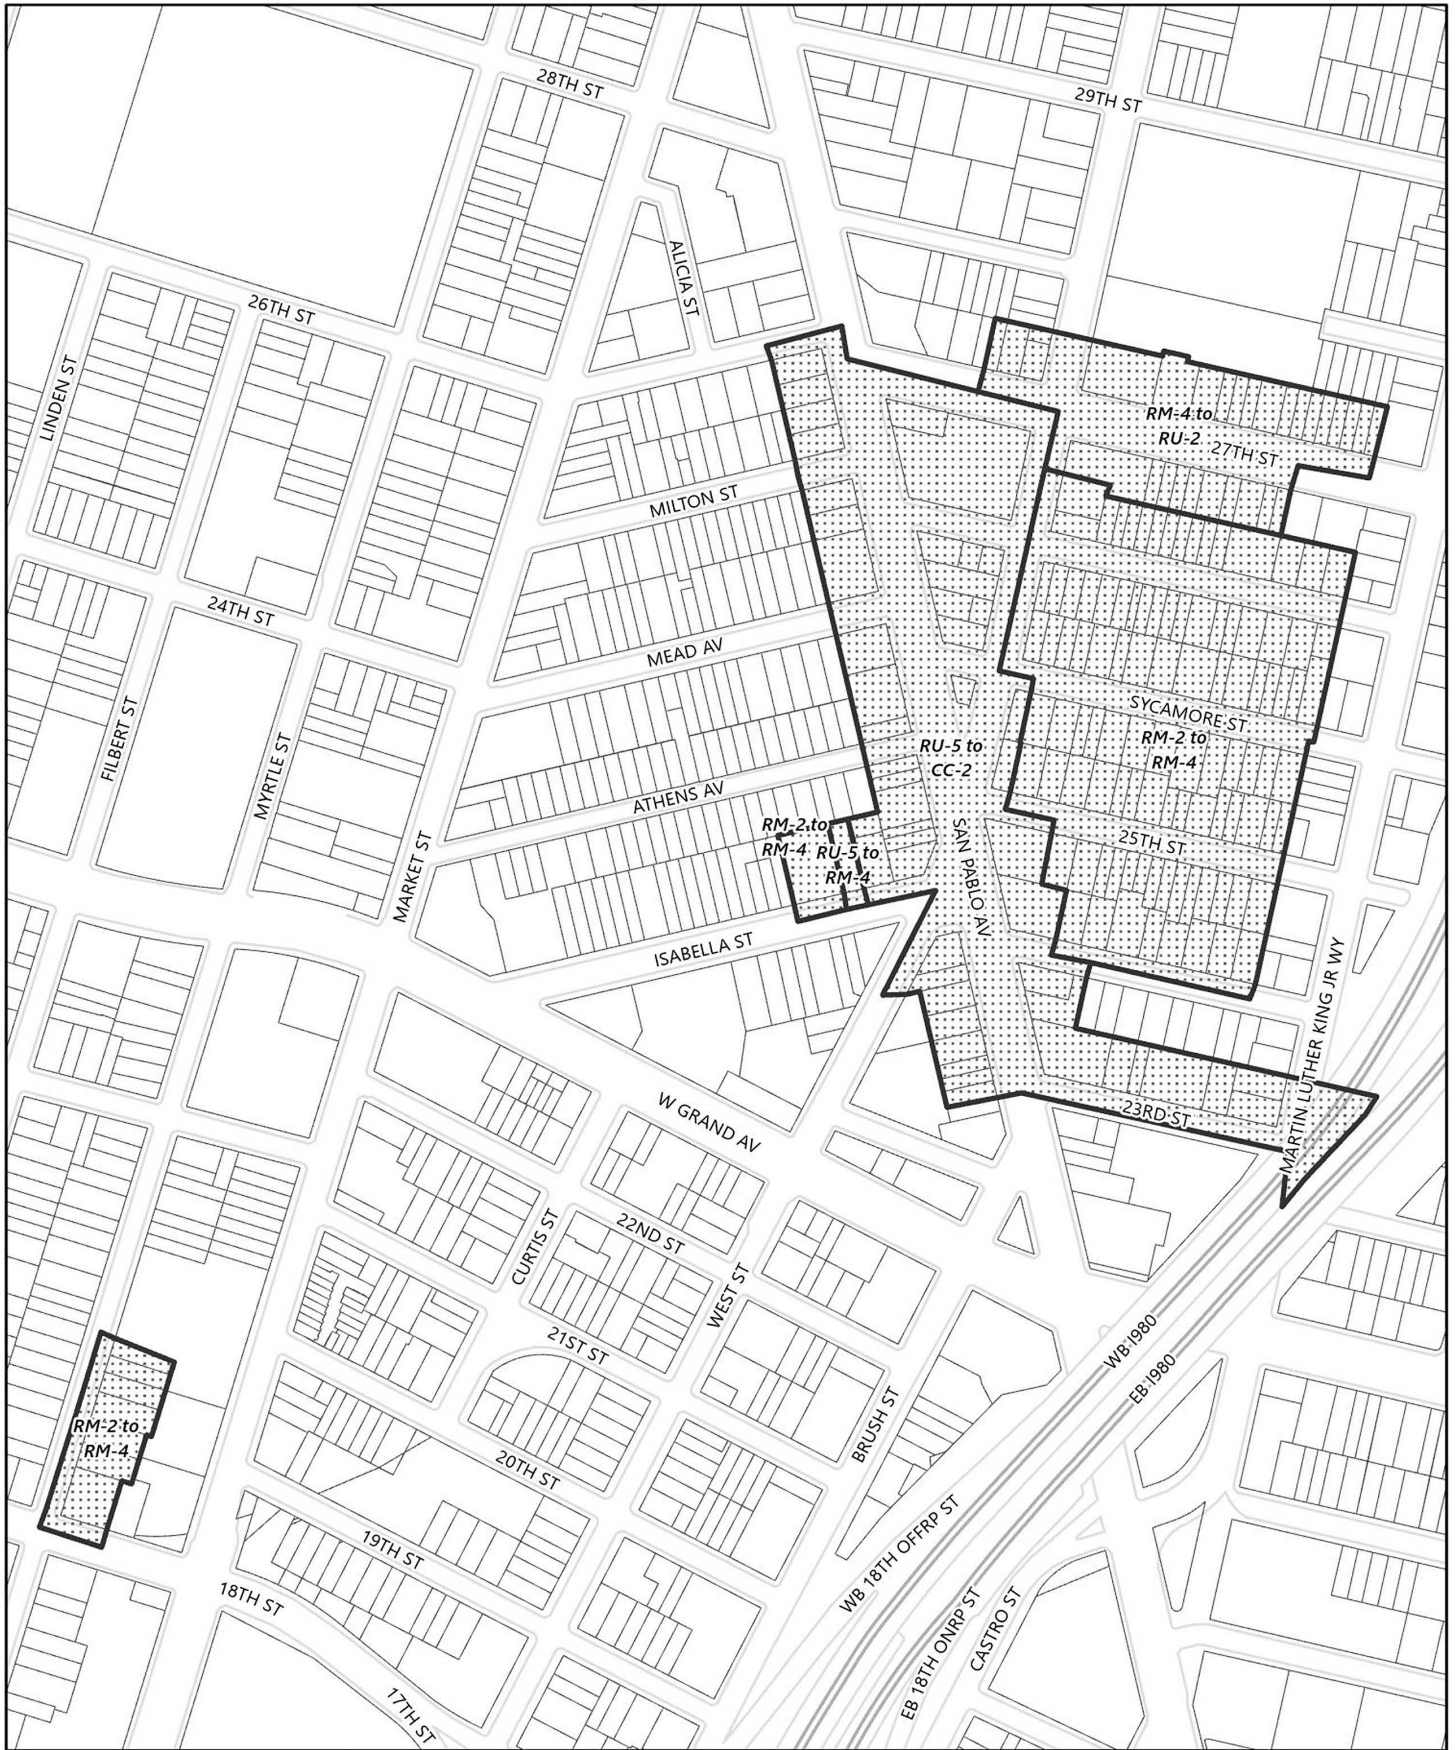

Zoning Map 1.1 (West Oakland)

General Plan Update Phase 1 Amendments

Planning & Building Department, April 12, 2023

- Areas of Zoning Change
- Neighborhood Boundary

100
Feet

Zoning Map 1.2 (West Oakland)

General Plan Update Phase 1 Amendments

-  Areas of Zoning Change
-  Neighborhood Boundary

100
 Feet

Zoning Map 1.3 (West Oakland)

General Plan Update Phase 1 Amendments

-  Areas of Zoning Change
-  Neighborhood Boundary

100
 Feet

Zoning Map 1.4 (West Oakland)

General Plan Update Phase 1 Amendments

-  Areas of Zoning Change
-  Neighborhood Boundary

100
 Feet

Zoning Map 1.5 (West Oakland)

General Plan Update Phase 1 Amendments

-  Areas of Zoning Change
-  Neighborhood Boundary

100
 Feet

Height Map 1.1 (West Oakland)

General Plan Update Phase 1 Amendments

-  Areas of Change
-  Existing Corridor Height Areas
-  Neighborhood Boundary

Height Map 1.2 (West Oakland)

General Plan Update Phase 1 Amendments